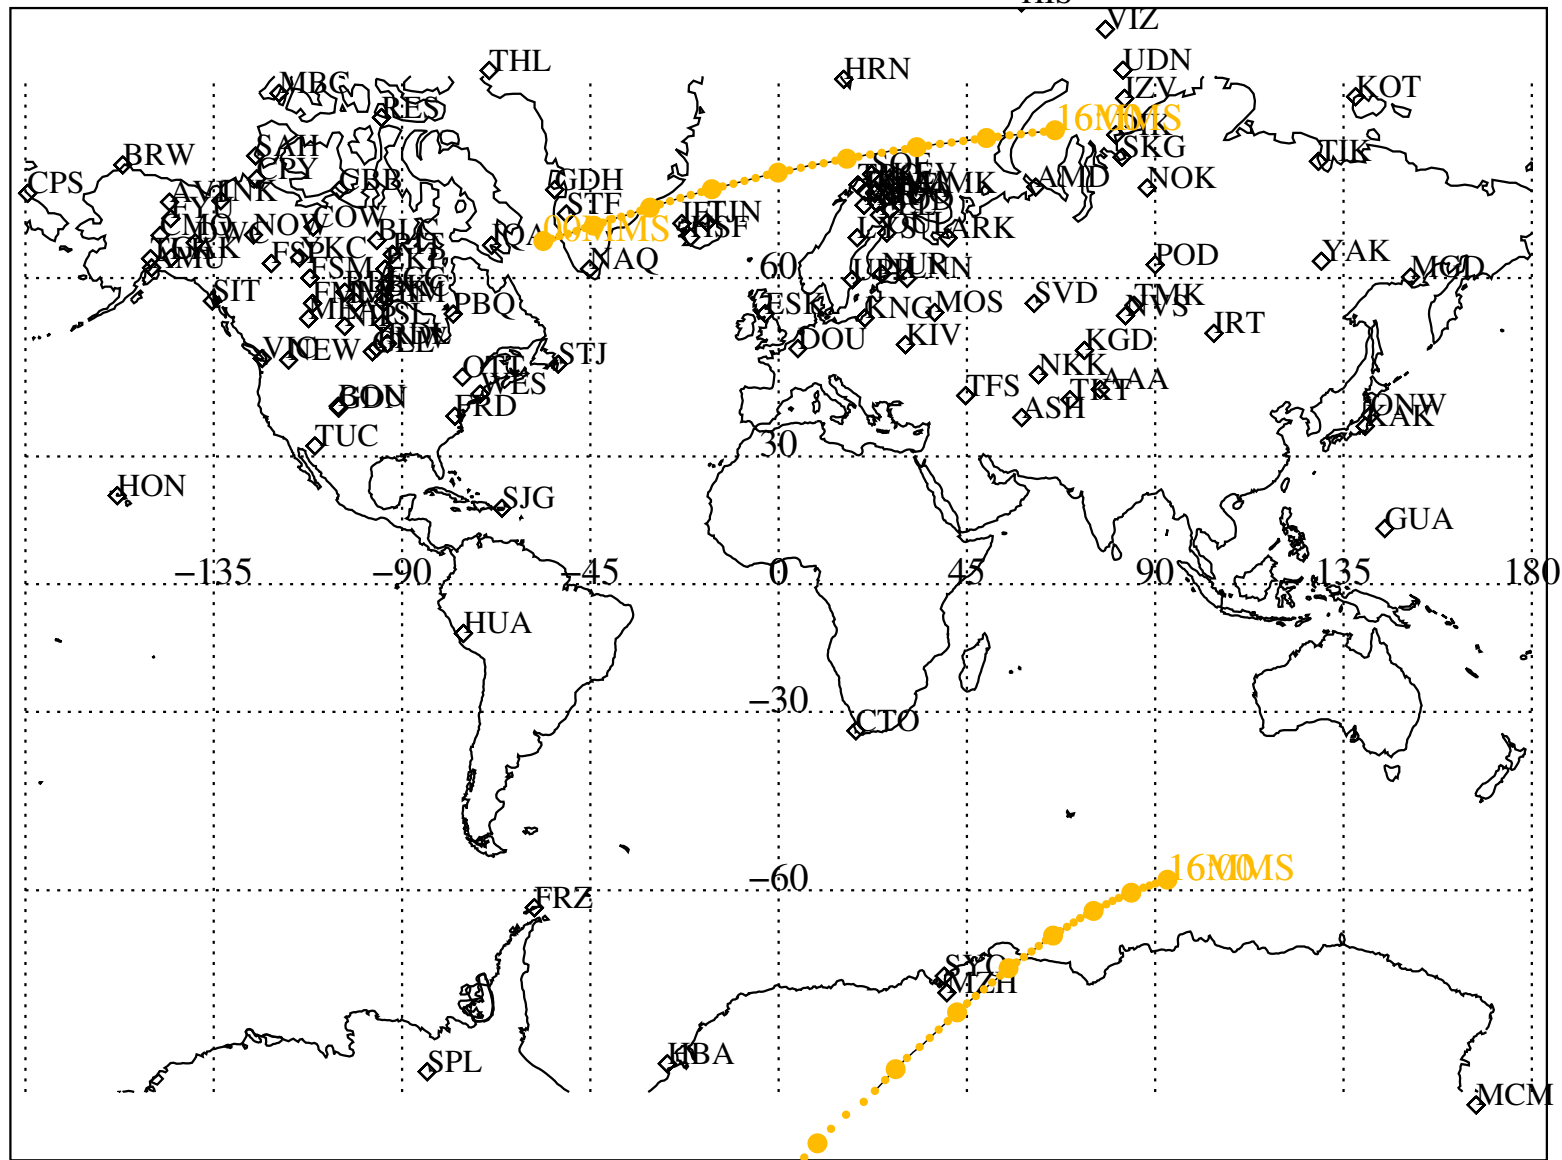

ALE  
**HELIO S/C ORBITS 2021 251 (09/08) 16:00 to 2021 252 (09/09) 00:00**

00MMS

RBSPA-A, RBSPB-B, CNOFS-CN, MMS1-MMS,