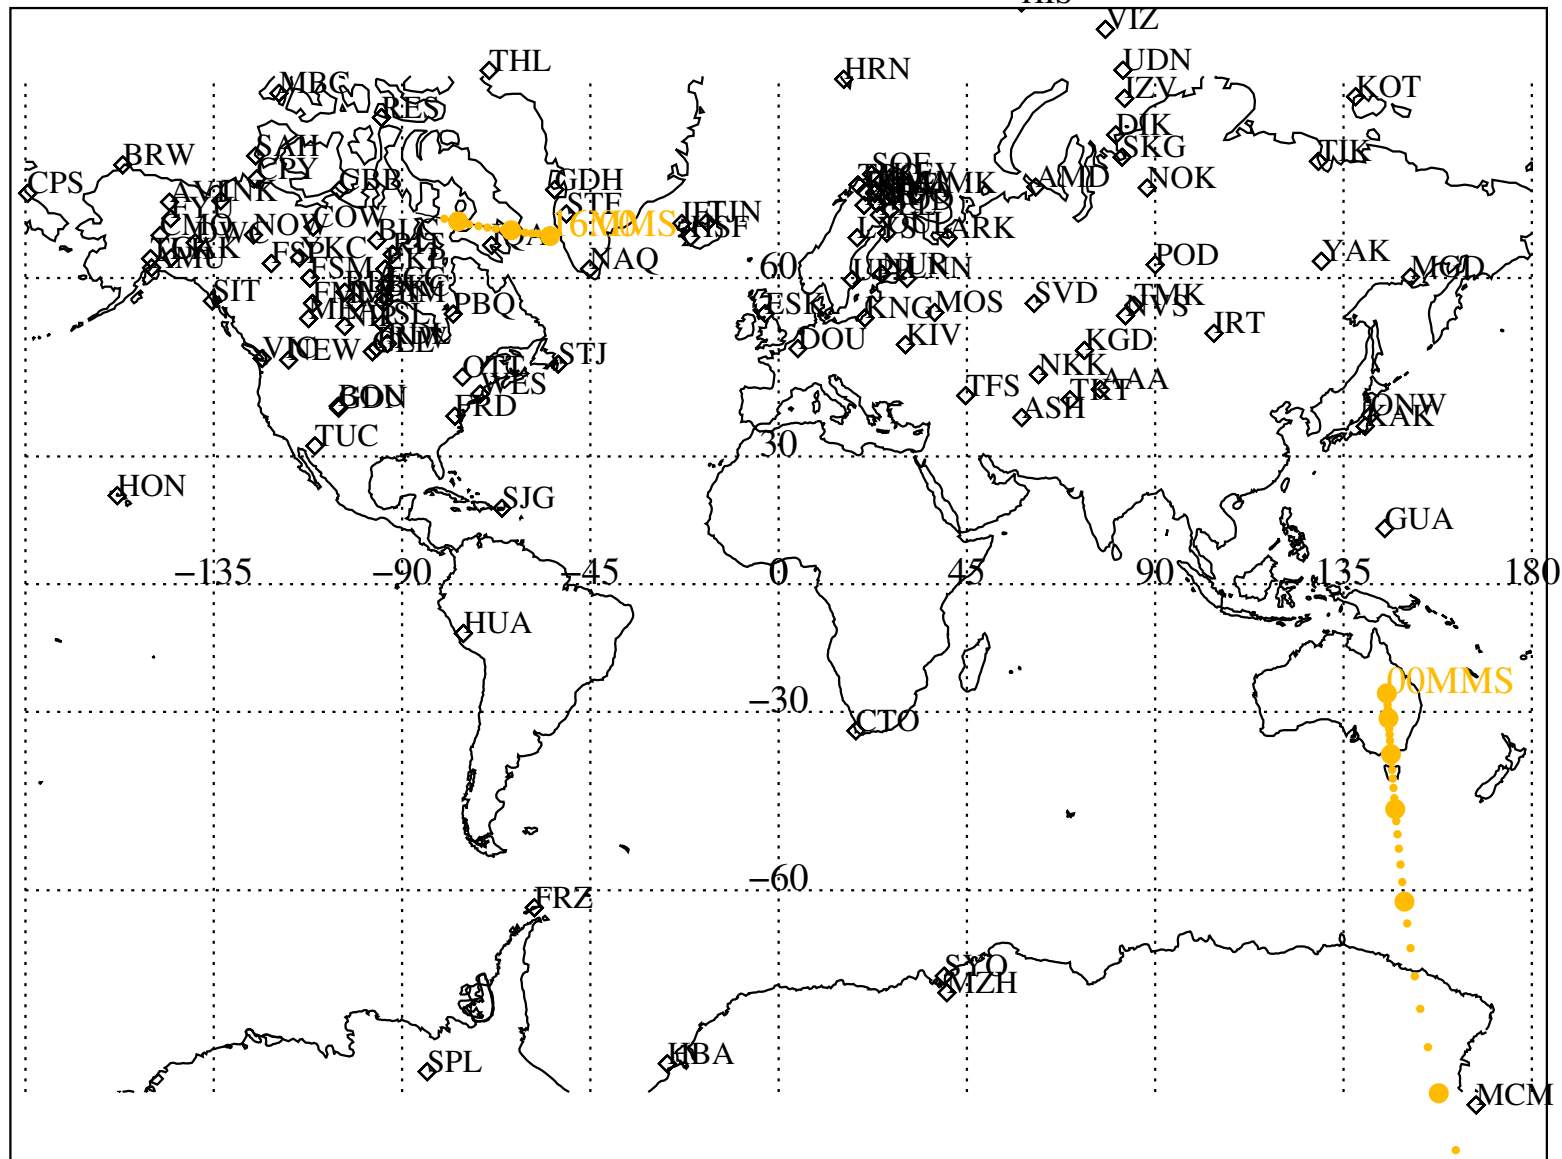

ALE
HELIO S/C ORBITS 2020 336 (12/01) 16:00 to 2020 337 (12/02) 00:00

16MMS

RBSPA-A, RBSPB-B, CNOFS-CN, MMS1-MMS,