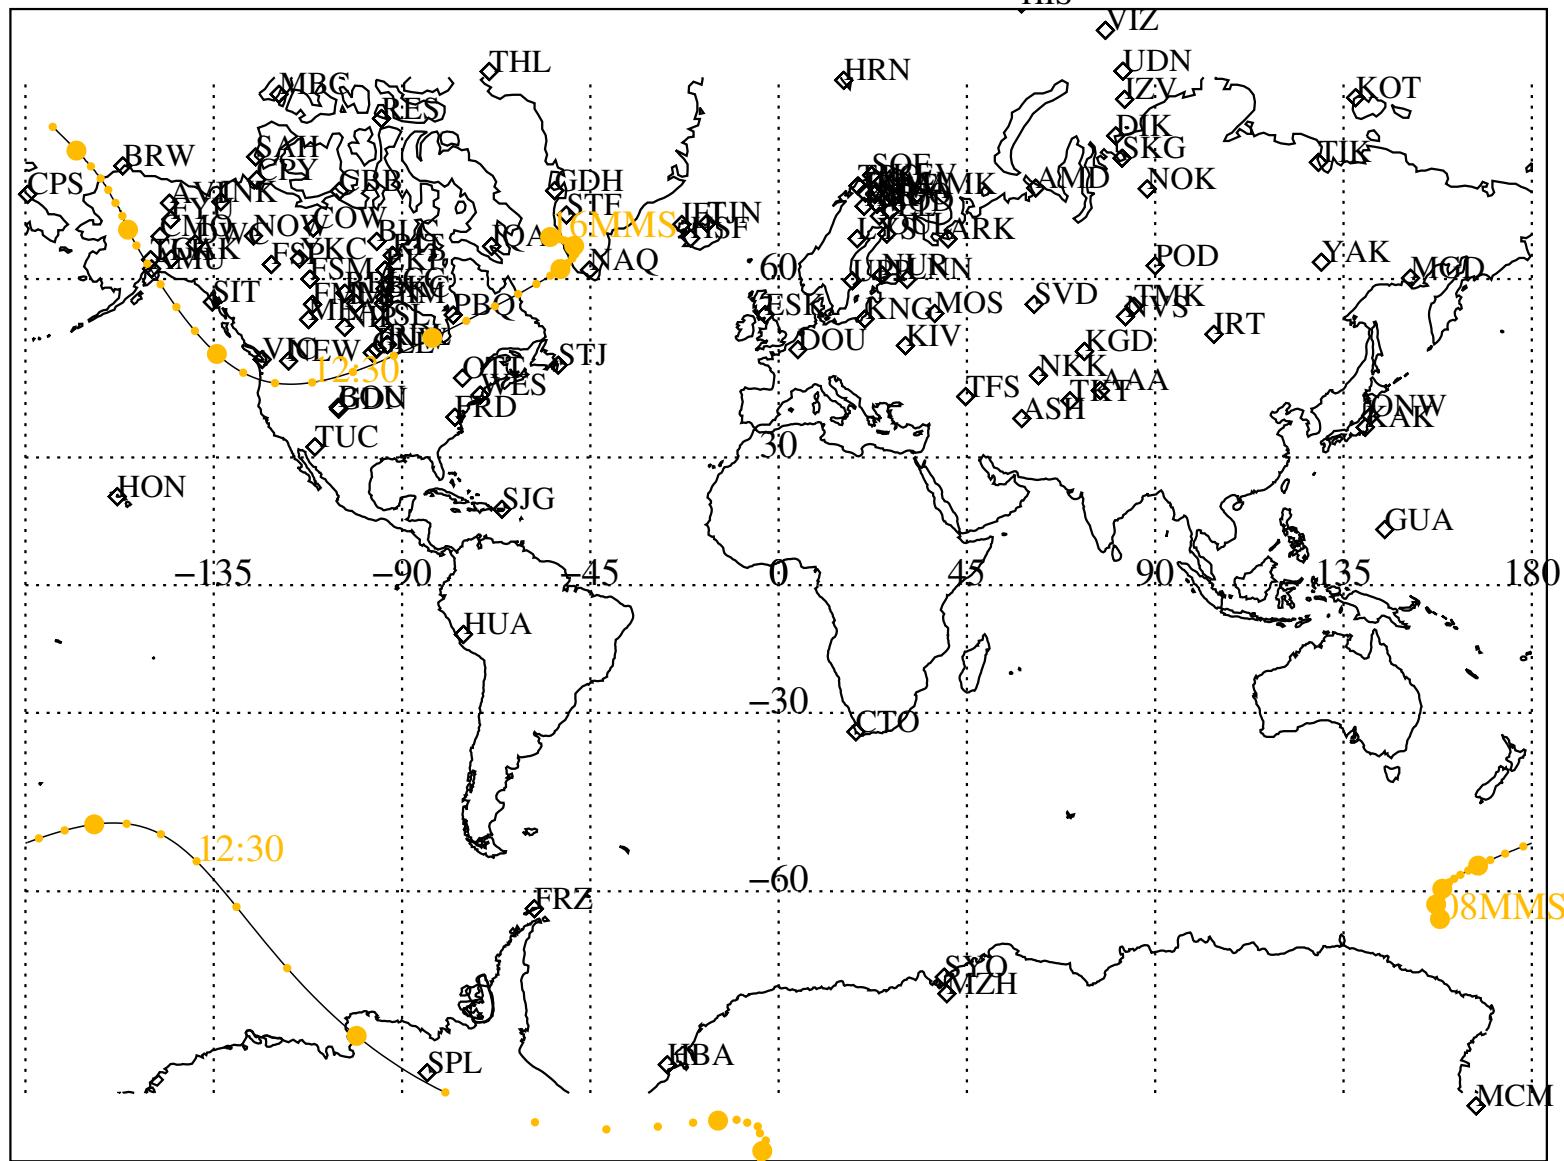

ALE
 HELIO S/C ORBITS 2020 336 (12/01) 08:00 to 2020 336 (12/01) 16:00

16MMS

RBSPA-A, RBSPB-B, CNOFS-CN, MMS1-MMS,