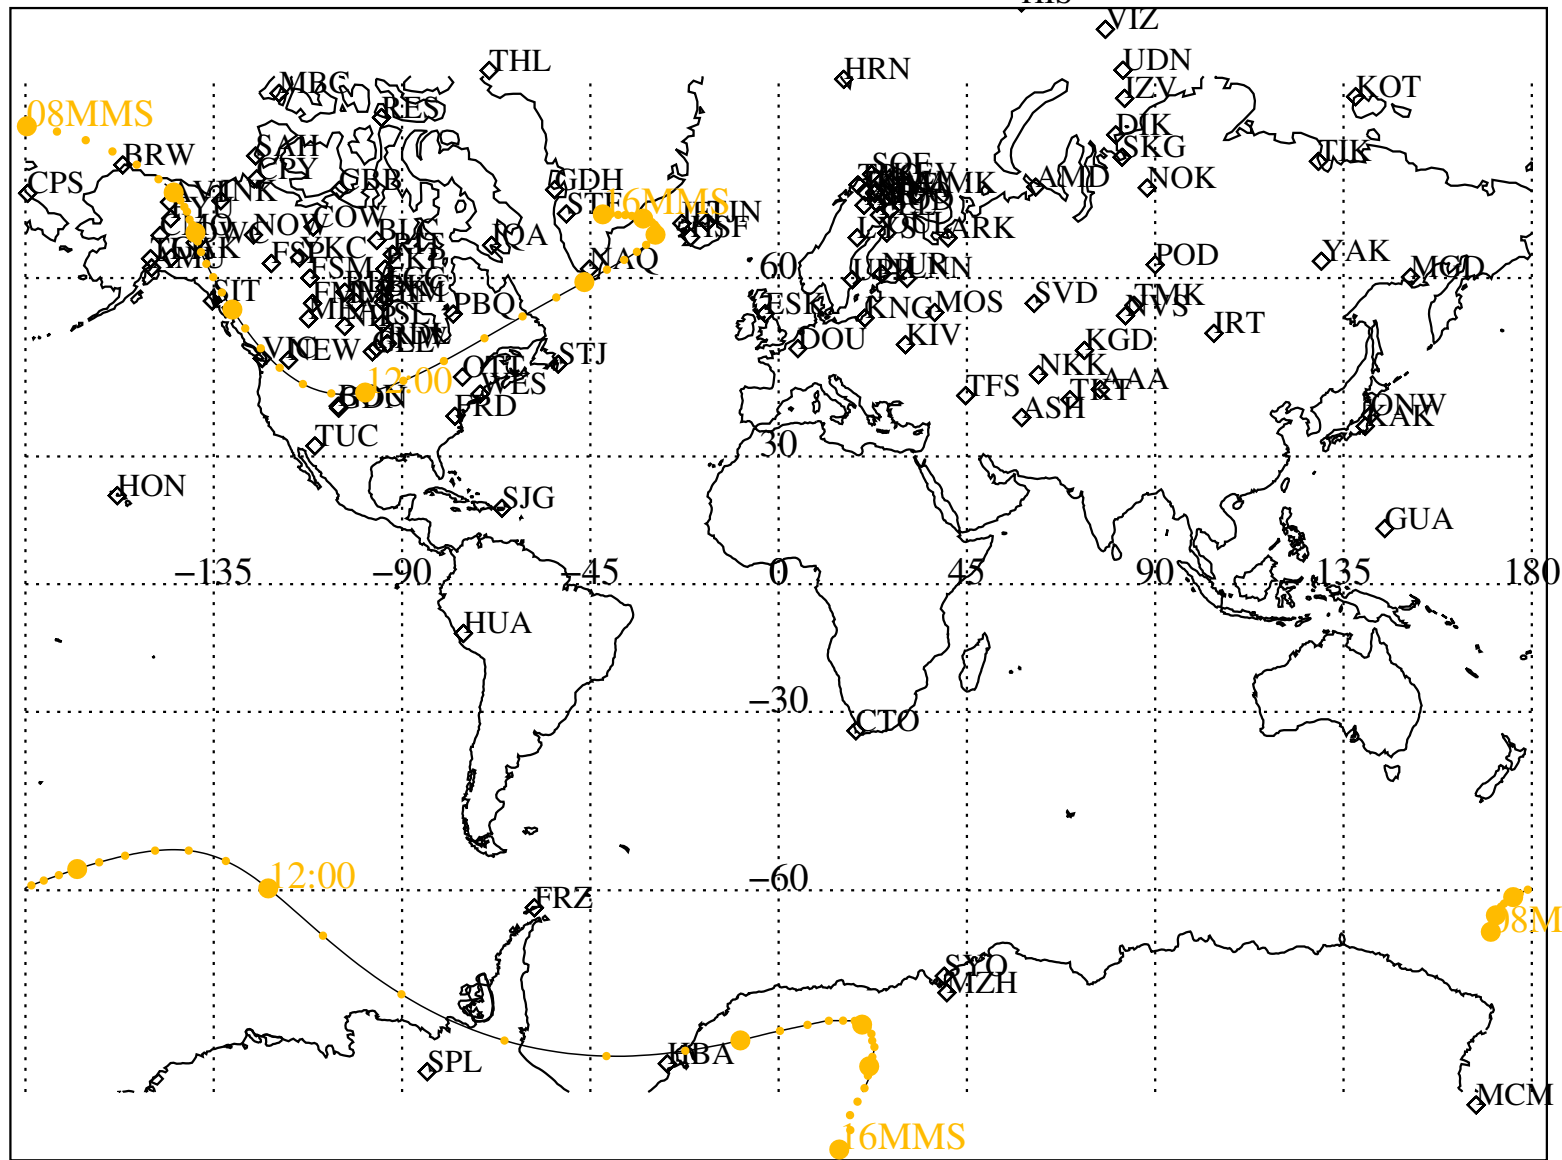

ALE  
 HELIO S/C ORBITS 2020 322 (11/17) 08:00 to 2020 322 (11/17) 16:00

RBSPA-A, RBSPB-B, CNOFS-CN, MMS1-MMS,