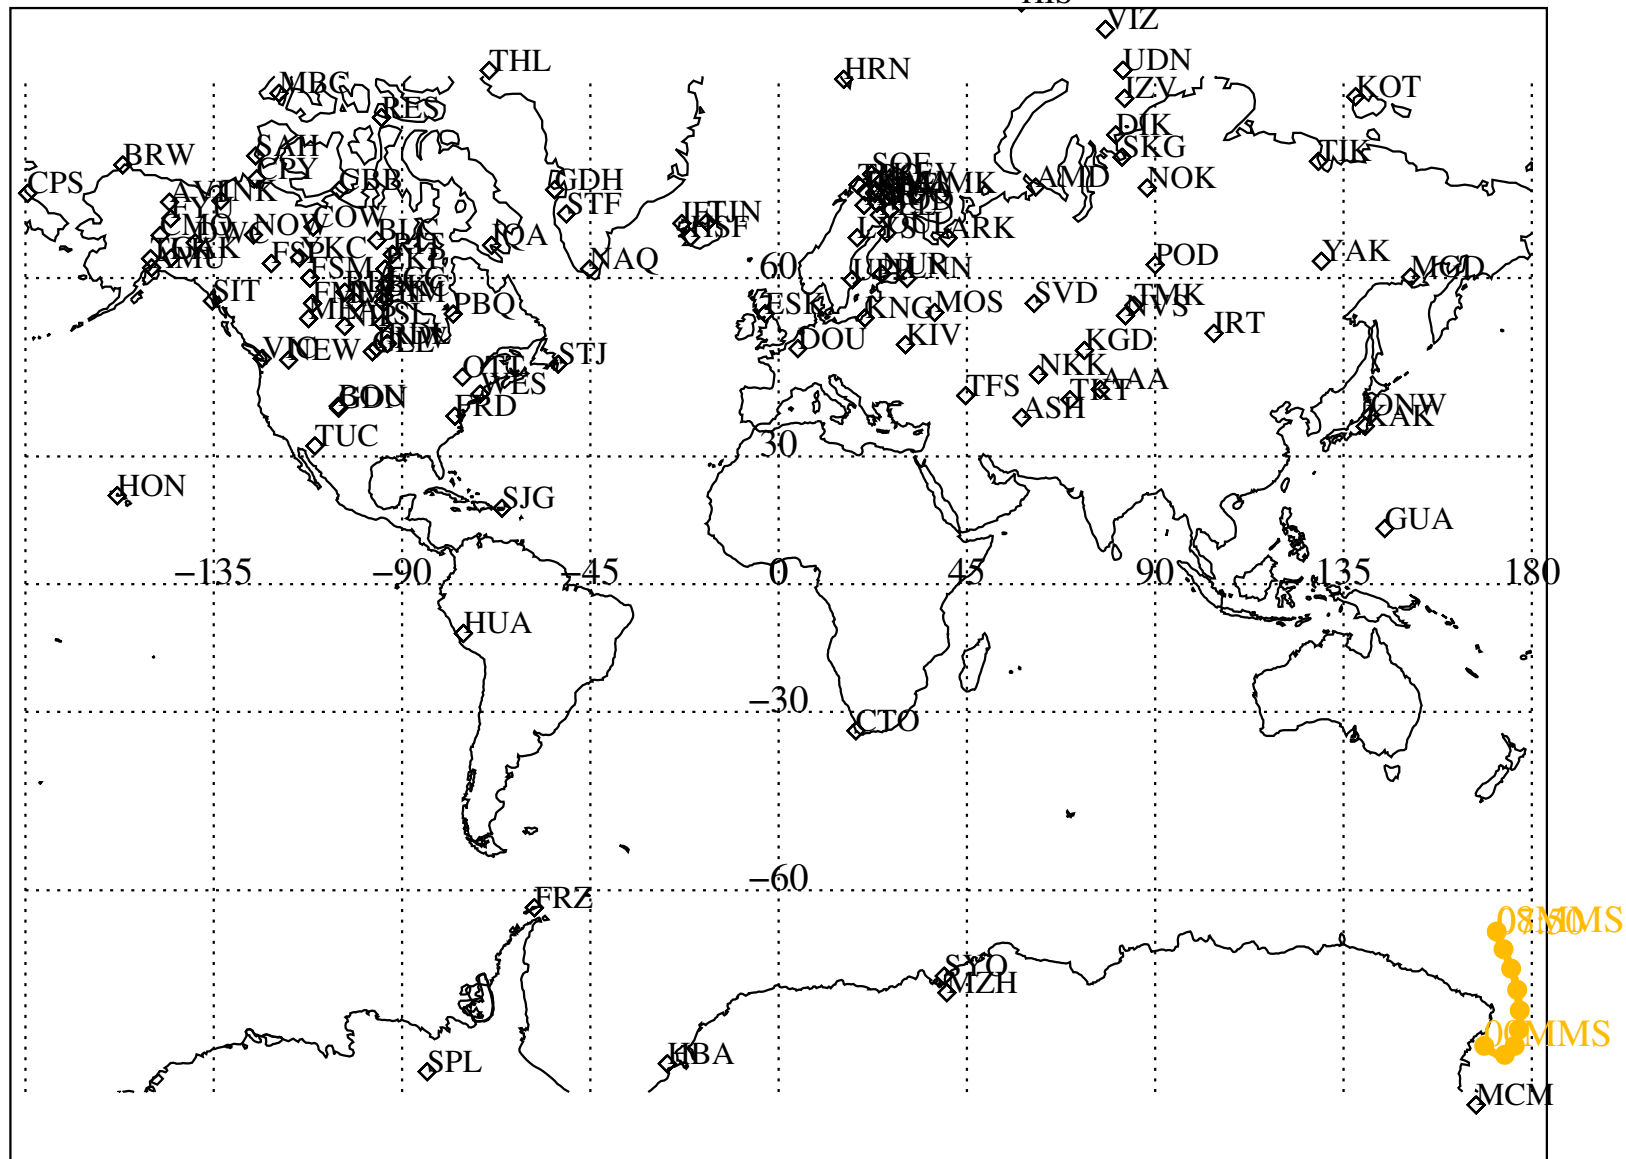

ALE
 HELIO S/C ORBITS 2020 322 (11/17) 00:00 to 2020 322 (11/17) 08:00

RBSPA-A, RBSPB-B, CNOFS-CN, MMS1-MMS,