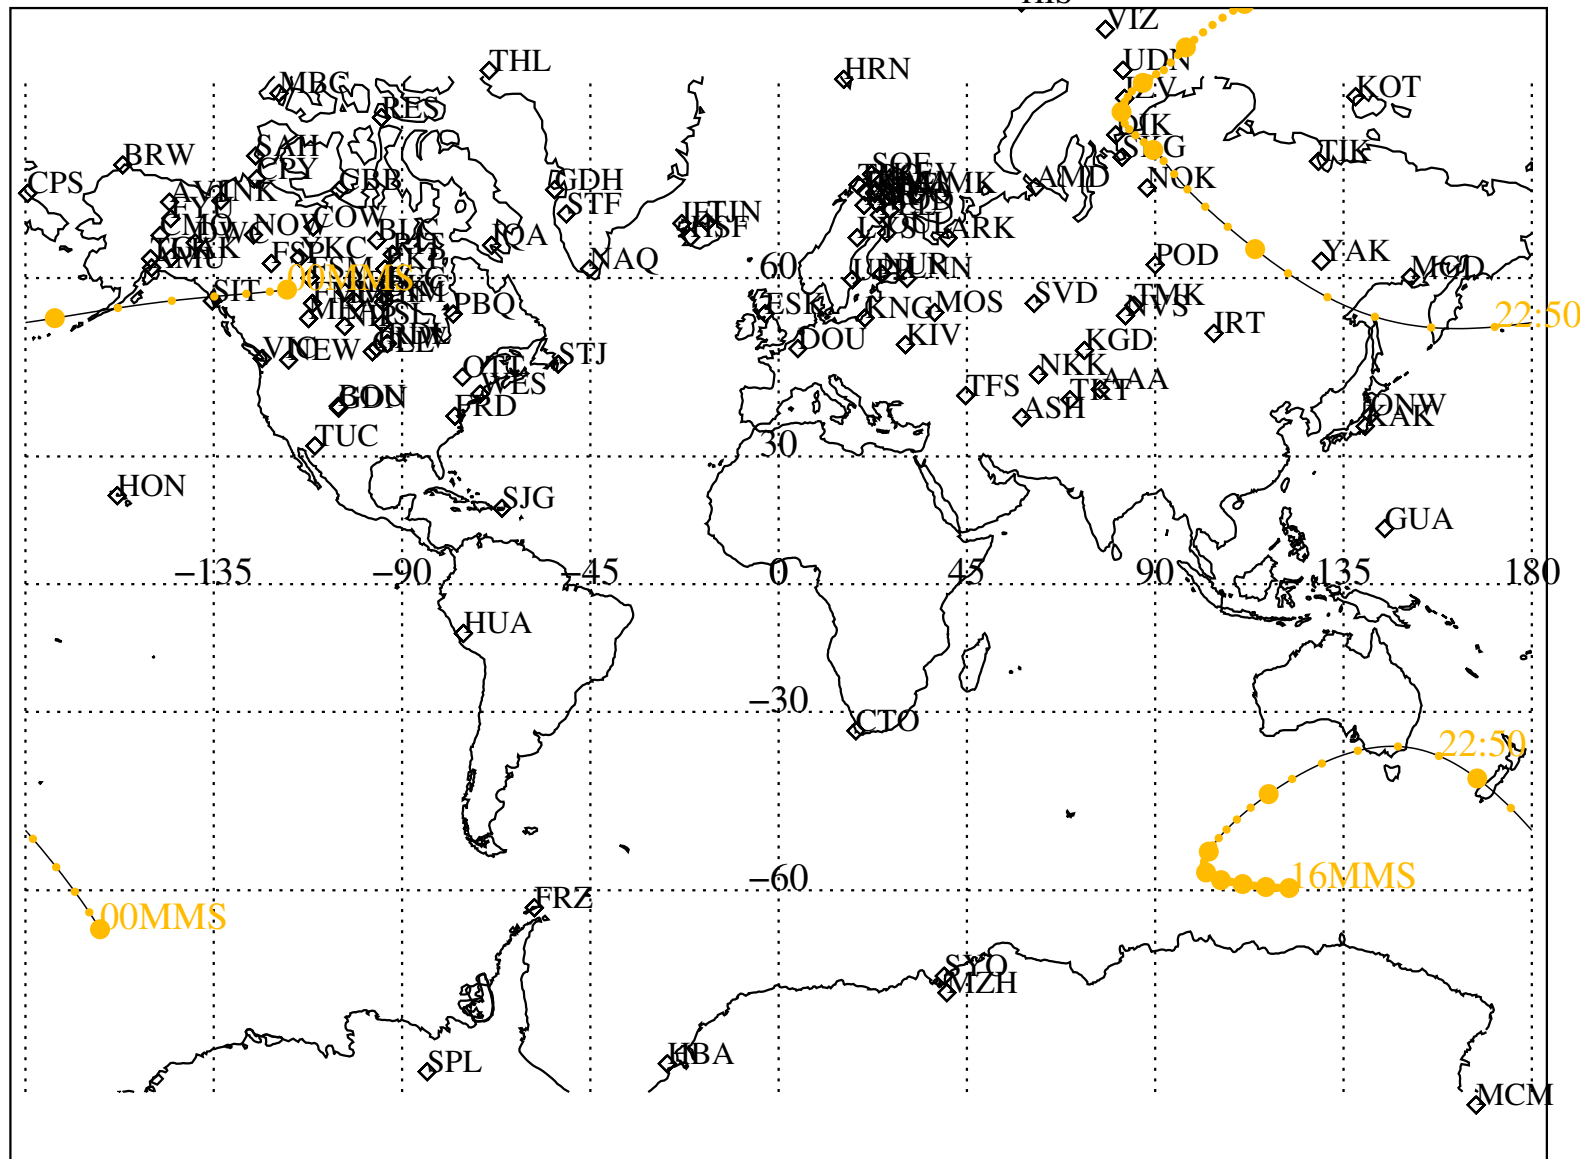

ALE  
**HELIO S/C ORBITS 2020 262 (09/18) 16:00 to 2020 263 (09/19) 00:00**

RBSPA-A, RBSPB-B, CNOFS-CN, MMS1-MMS,