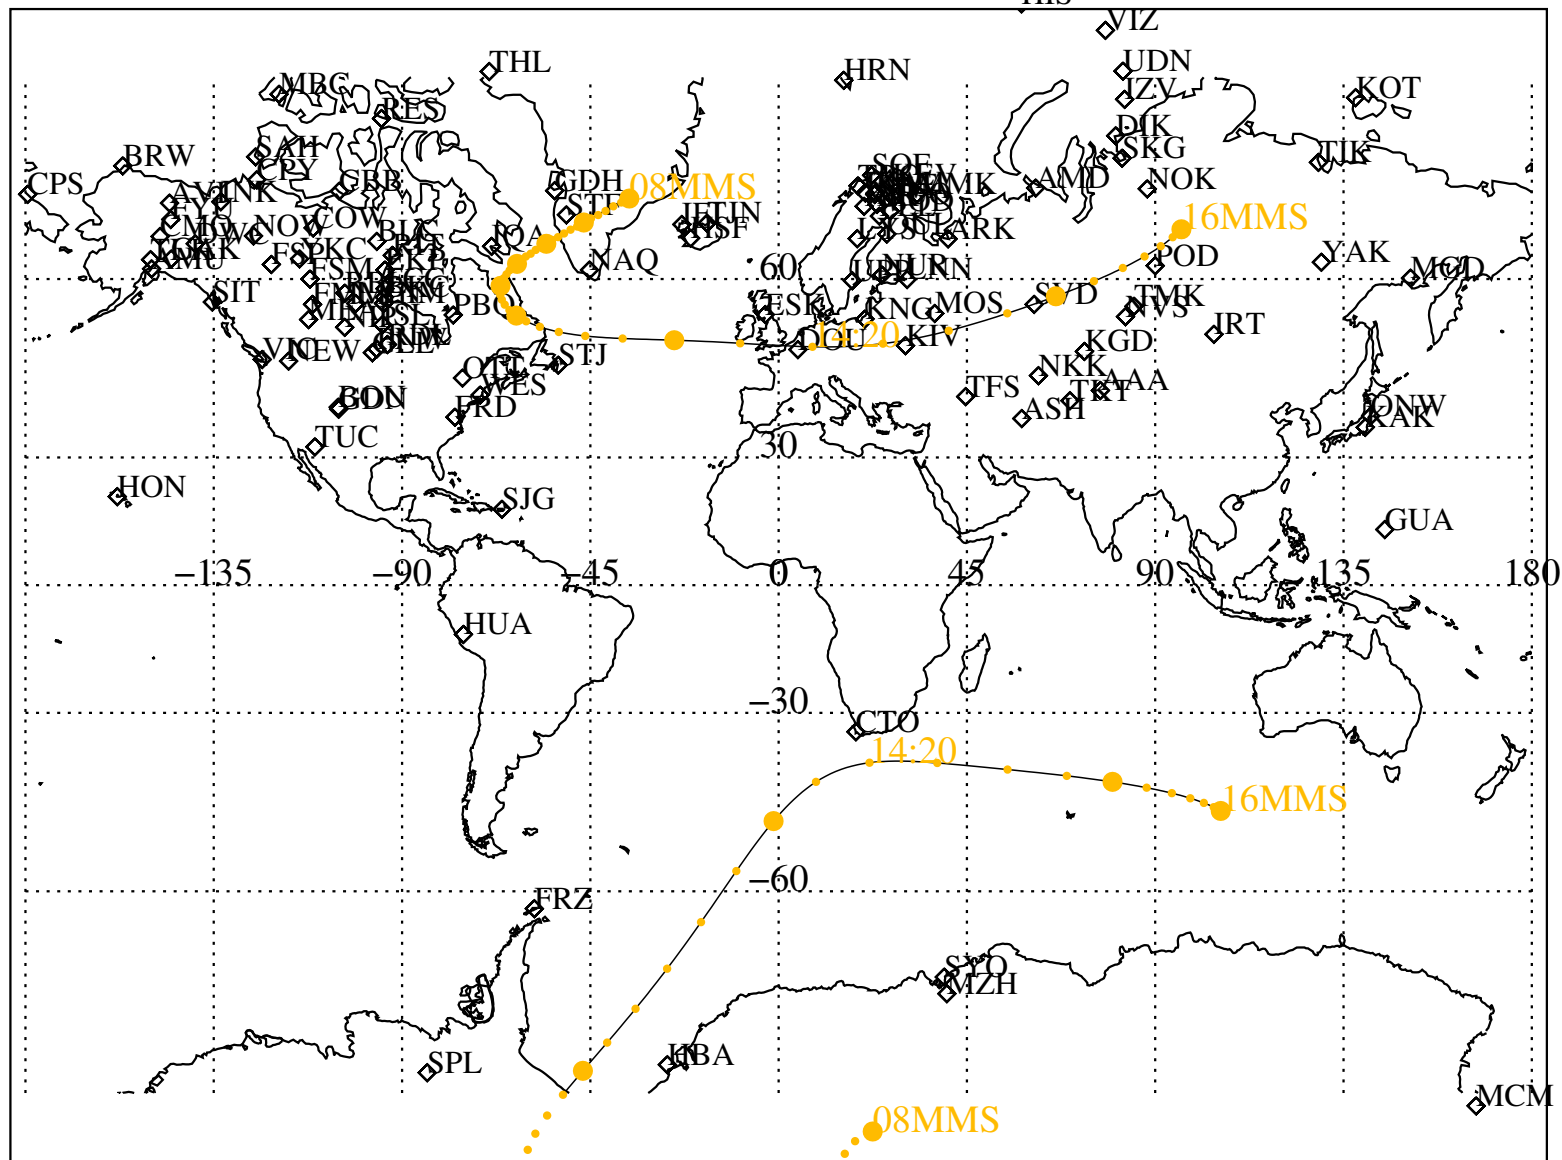

ALE
 HELIO S/C ORBITS 2020 168 (06/16) 08:00 to 2020 168 (06/16) 16:00

RBSPA-A, RBSPB-B, CNOFS-CN, MMS1-MMS,