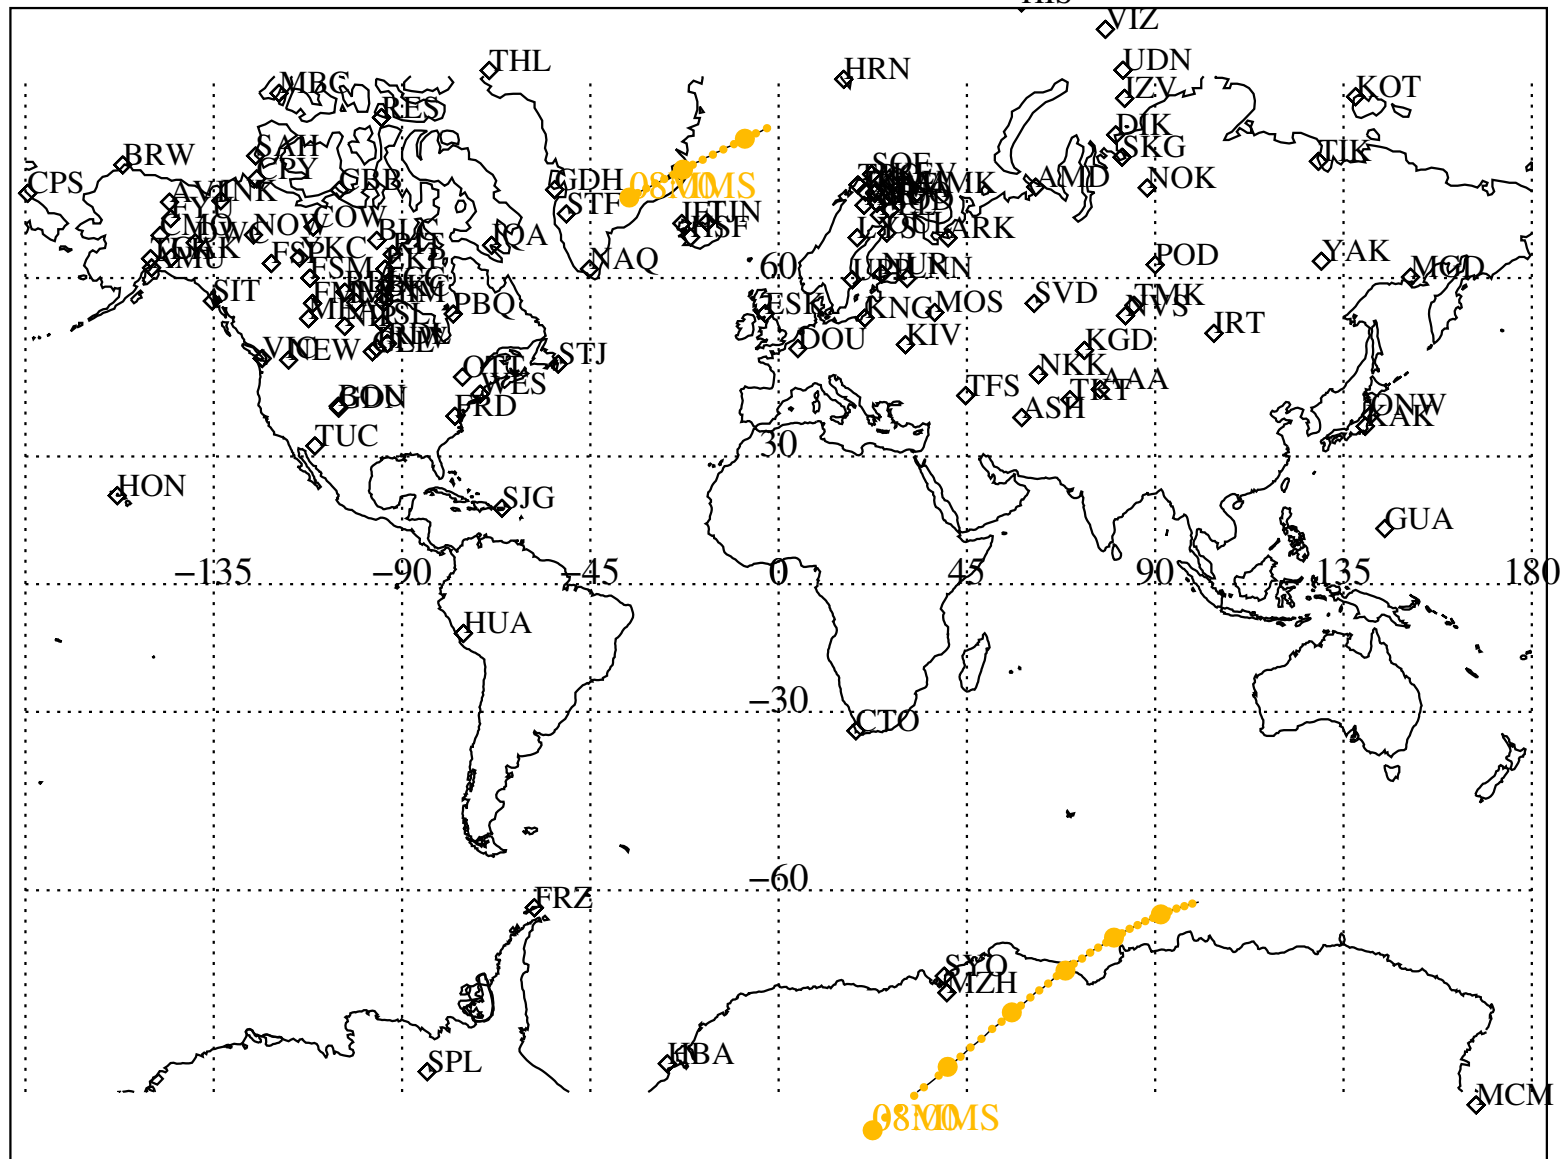

ALE
HELIO S/C ORBITS 2020 168 (06/16) 00:00 to 2020 168 (06/16) 08:00

RBSPA-A, RBSPB-B, CNOFS-CN, MMS1-MMS,