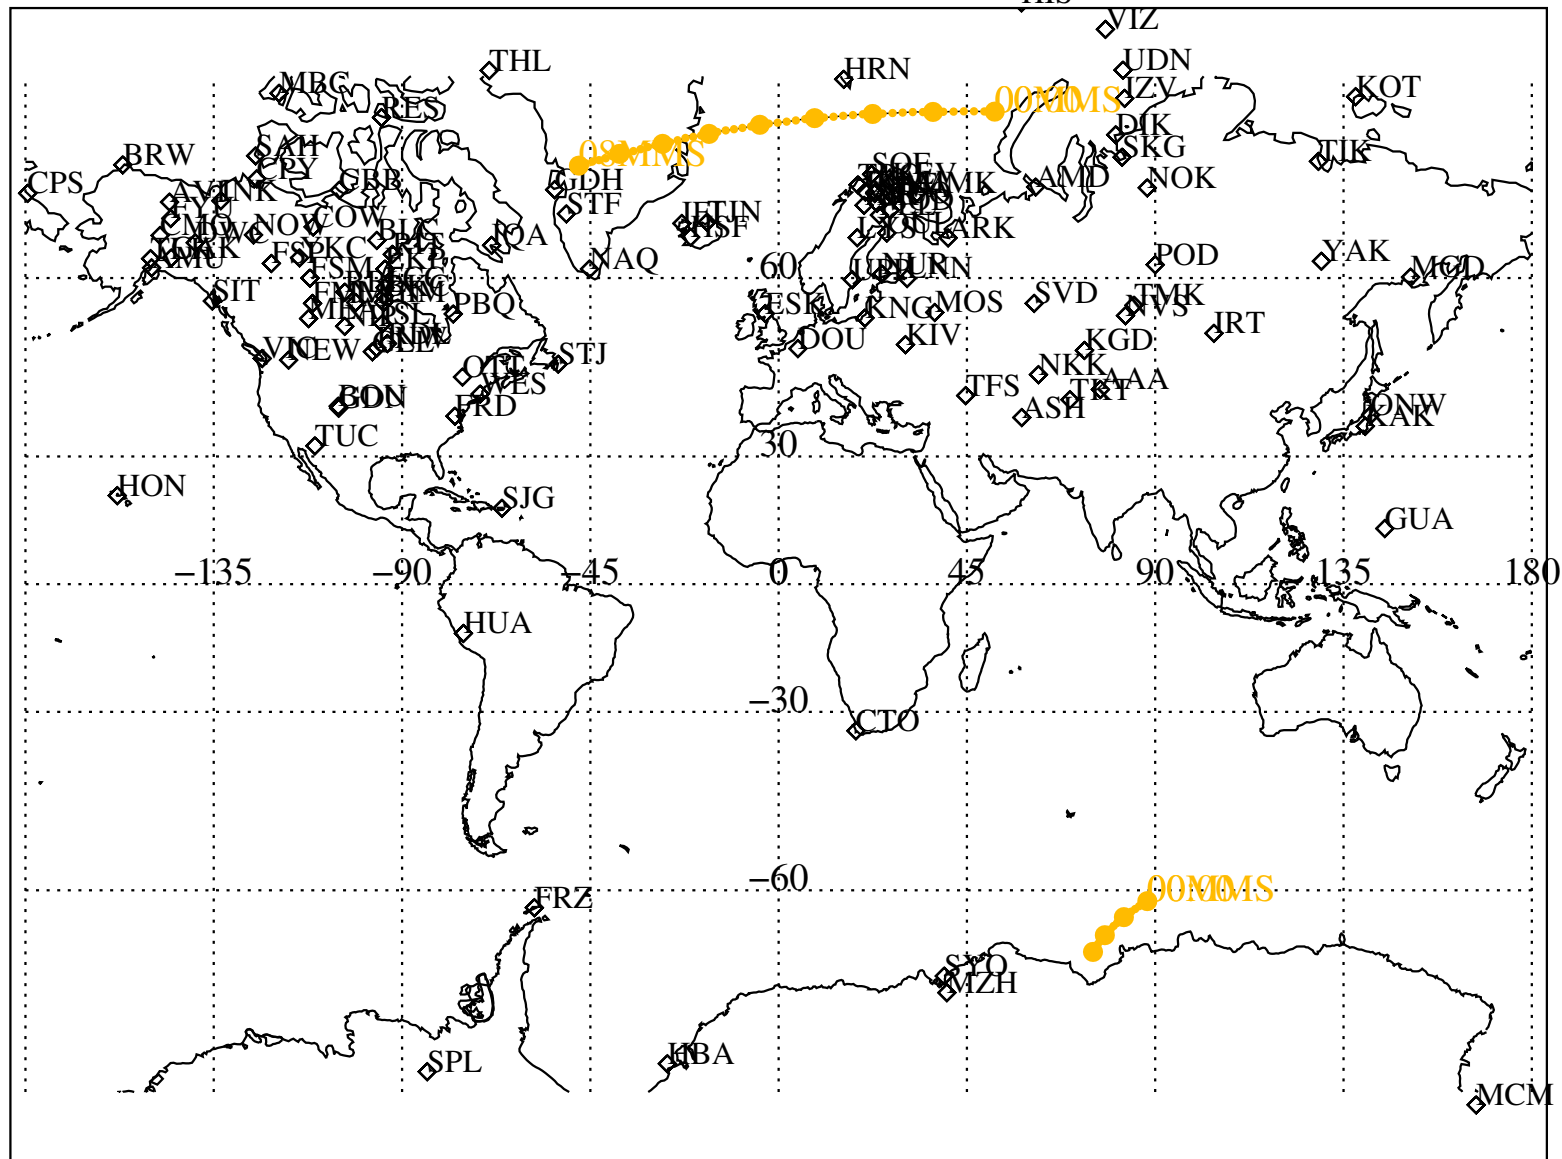

ALE  
HELIO S/C ORBITS 2020 166 (06/14) 00:00 to 2020 166 (06/14) 08:00

RBSPA-A, RBSPB-B, CNOFS-CN, MMS1-MMS,