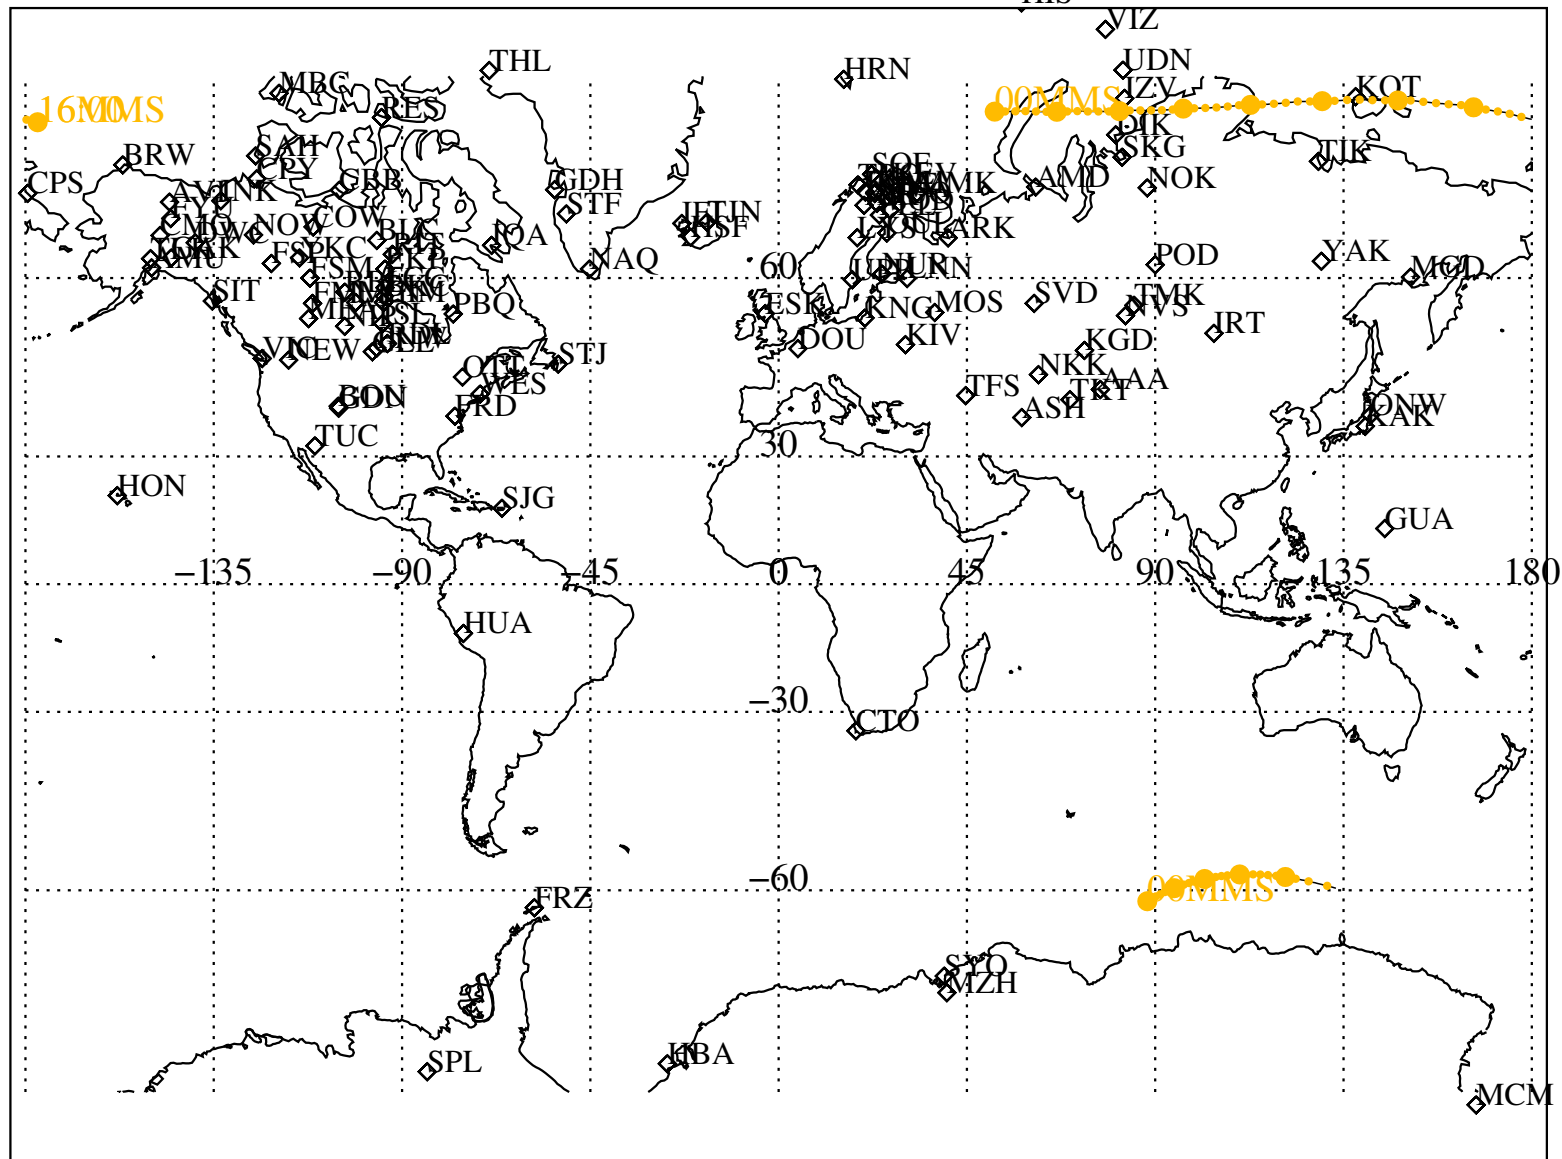

ALE  
**HELIO S/C ORBITS 2020 165 (06/13) 16:00 to 2020 166 (06/14) 00:00**

RBSPA-A, RBSPB-B, CNOFS-CN, MMS1-MMS,