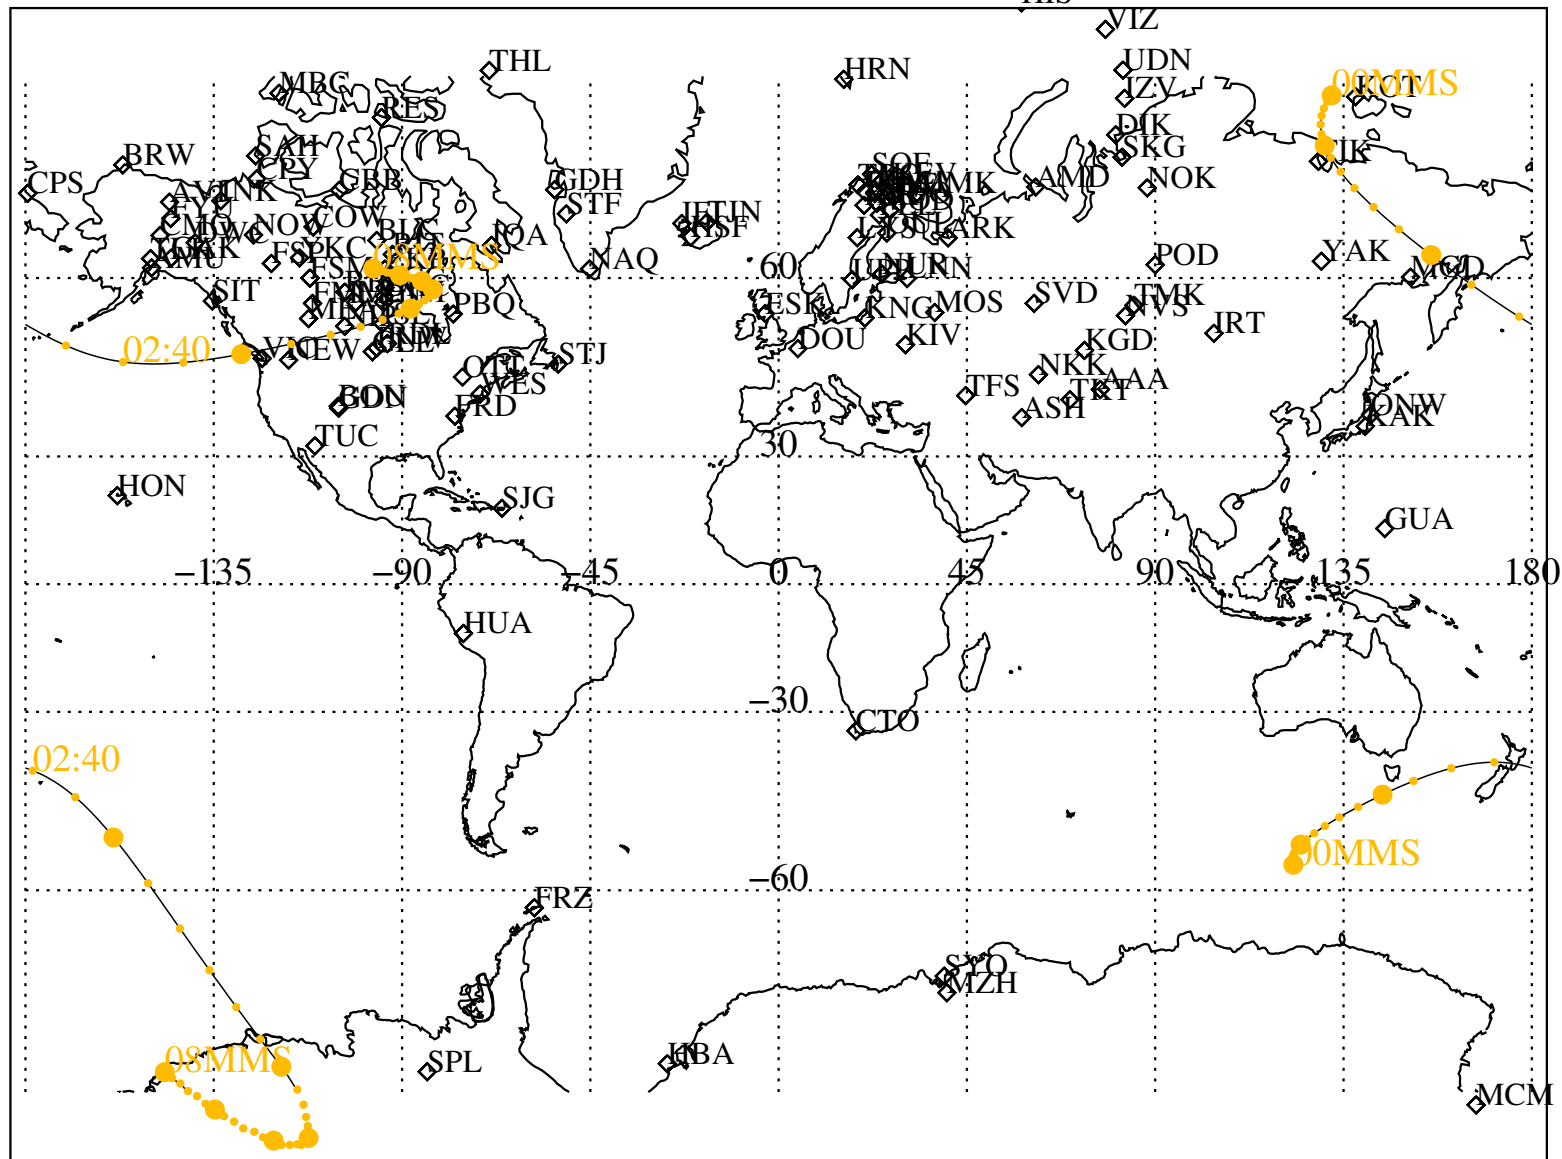

ALE  
 HELIO S/C ORBITS 2020 165 (06/13) 00:00 to 2020 165 (06/13) 08:00

RBSPA-A, RBSPB-B, CNOFS-CN, MMS1-MMS,