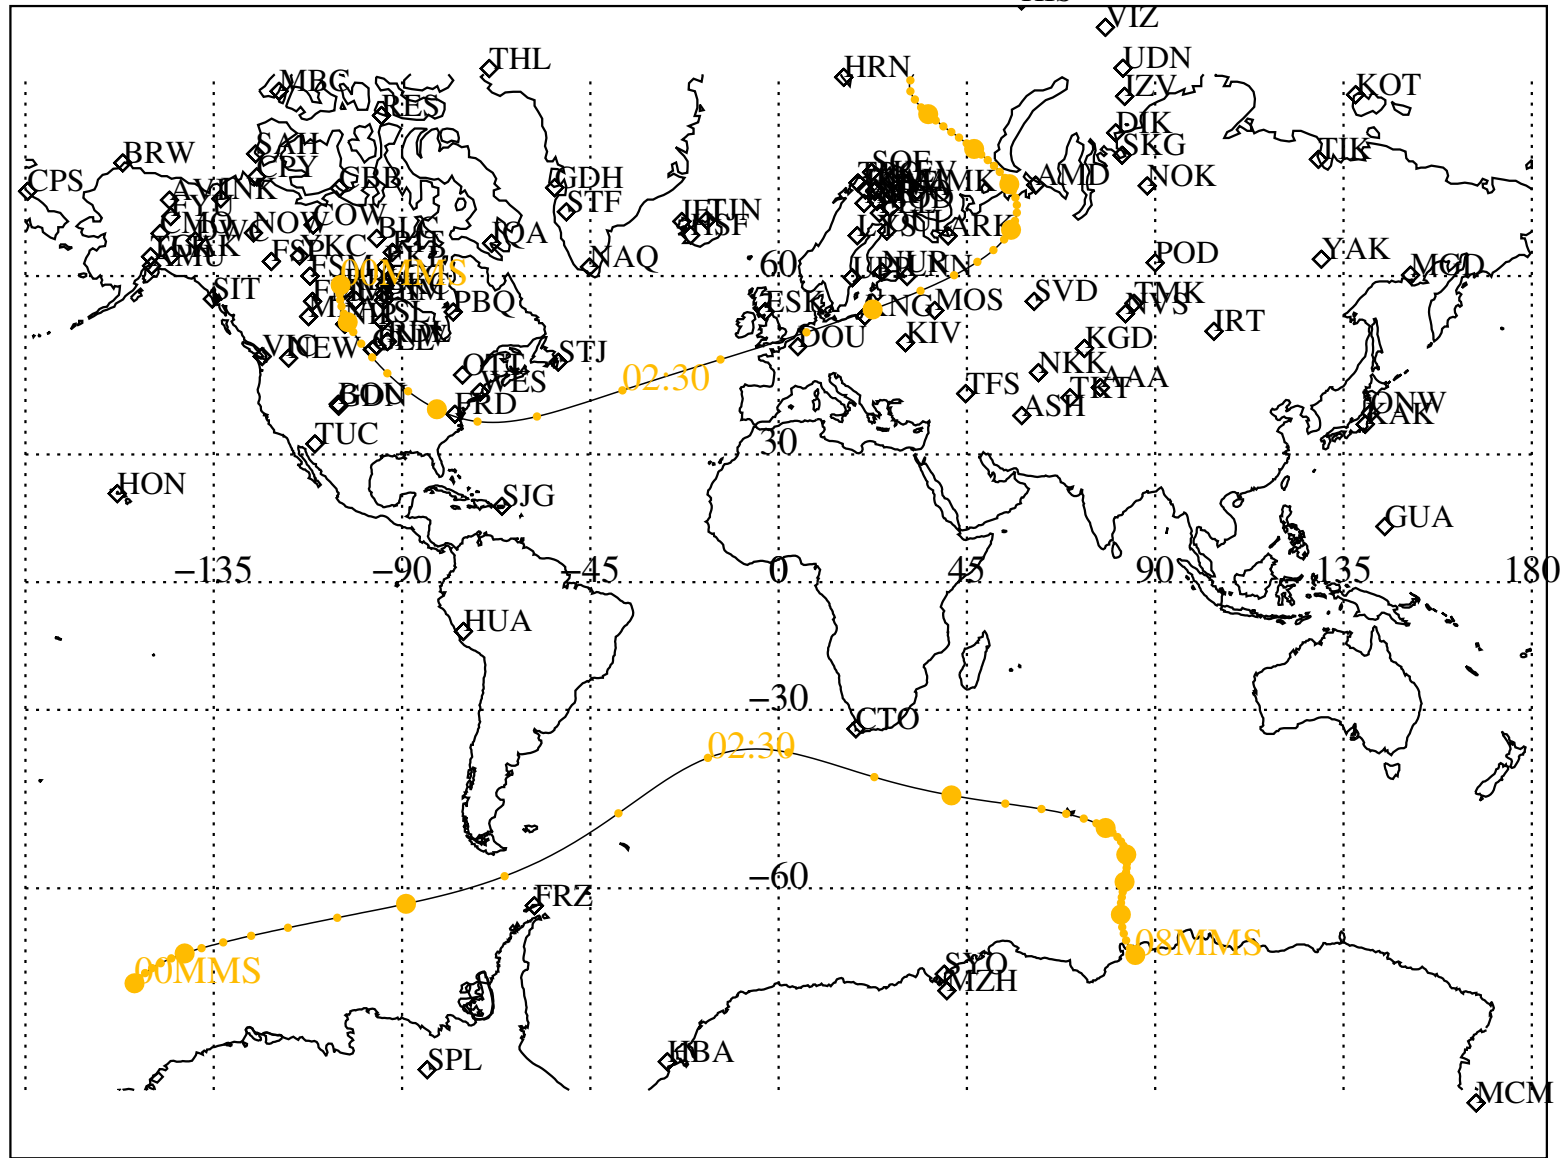

ALE
HELIO S/C ORBITS 2020 032 (02/01) 00:00 to 2020 032 (02/01) 08:00

RBSPA-A, RBSPB-B, CNOFS-CN, MMS1-MMS,