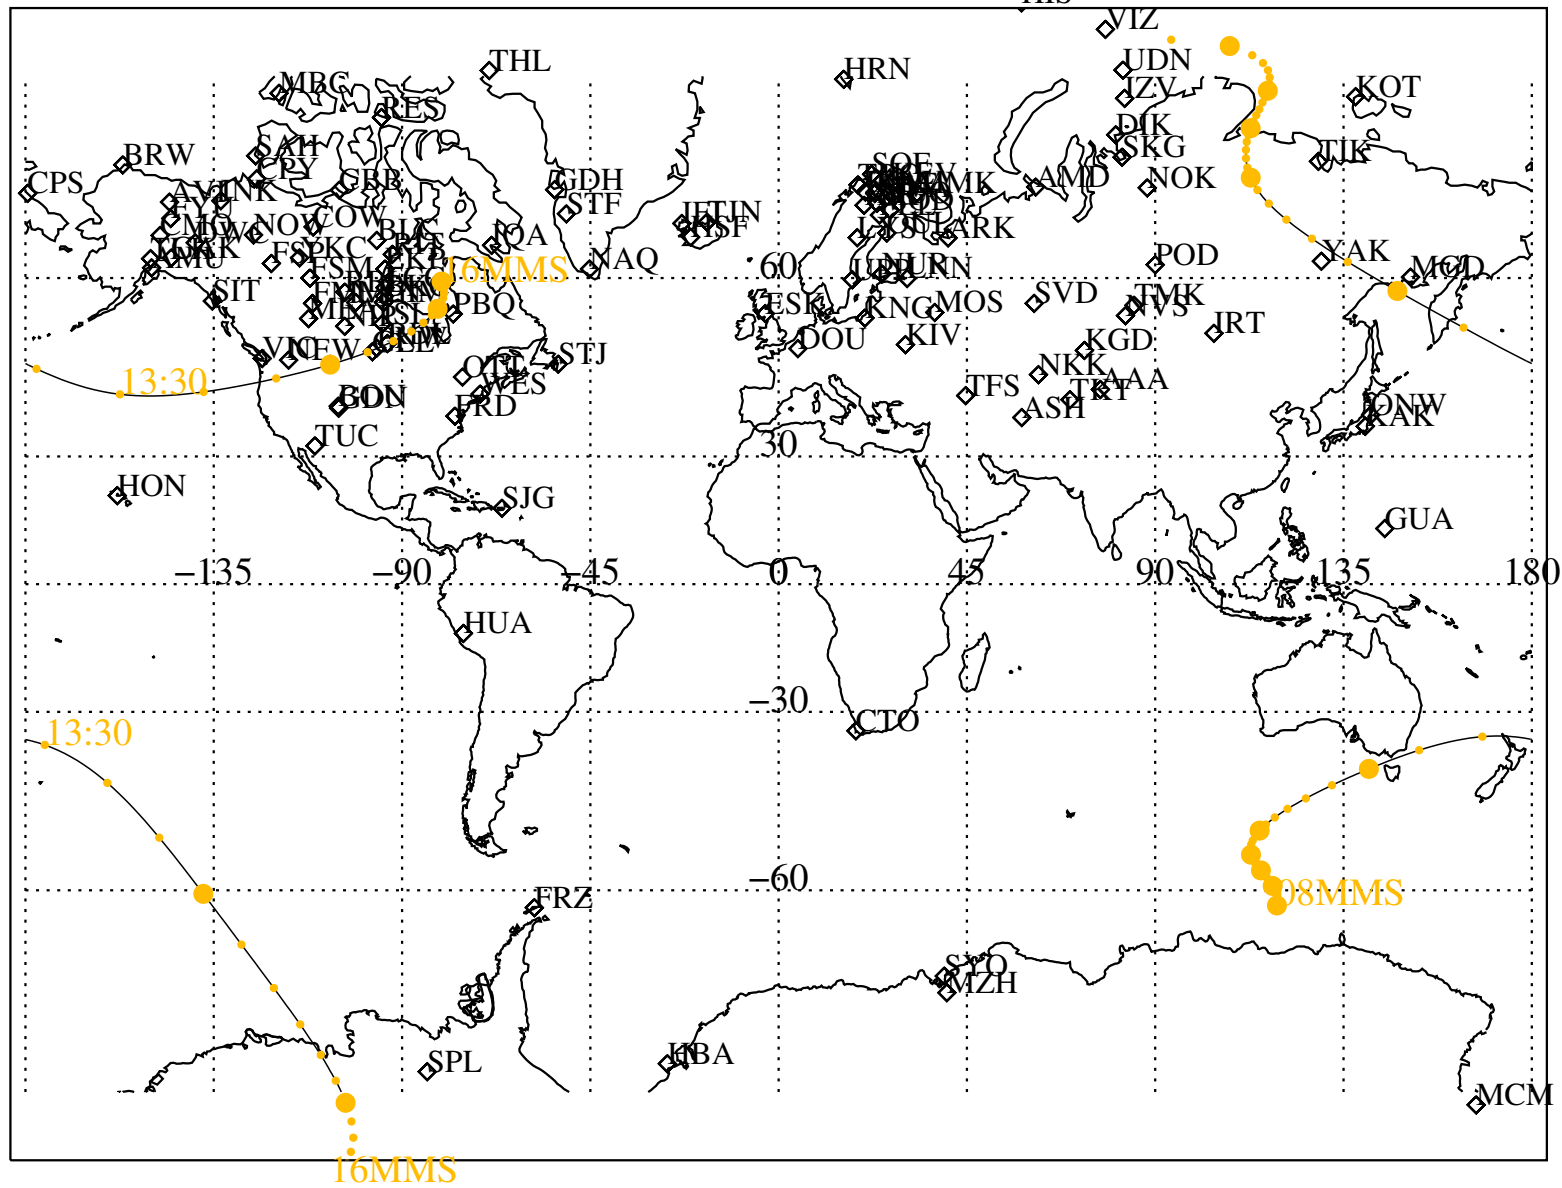

ALE  
**HELIO S/C ORBITS 2019 365 (12/31) 08:00 to 2019 365 (12/31) 16:00**

RBSPA-A, RBSPB-B, CNOFS-CN, MMS1-MMS,