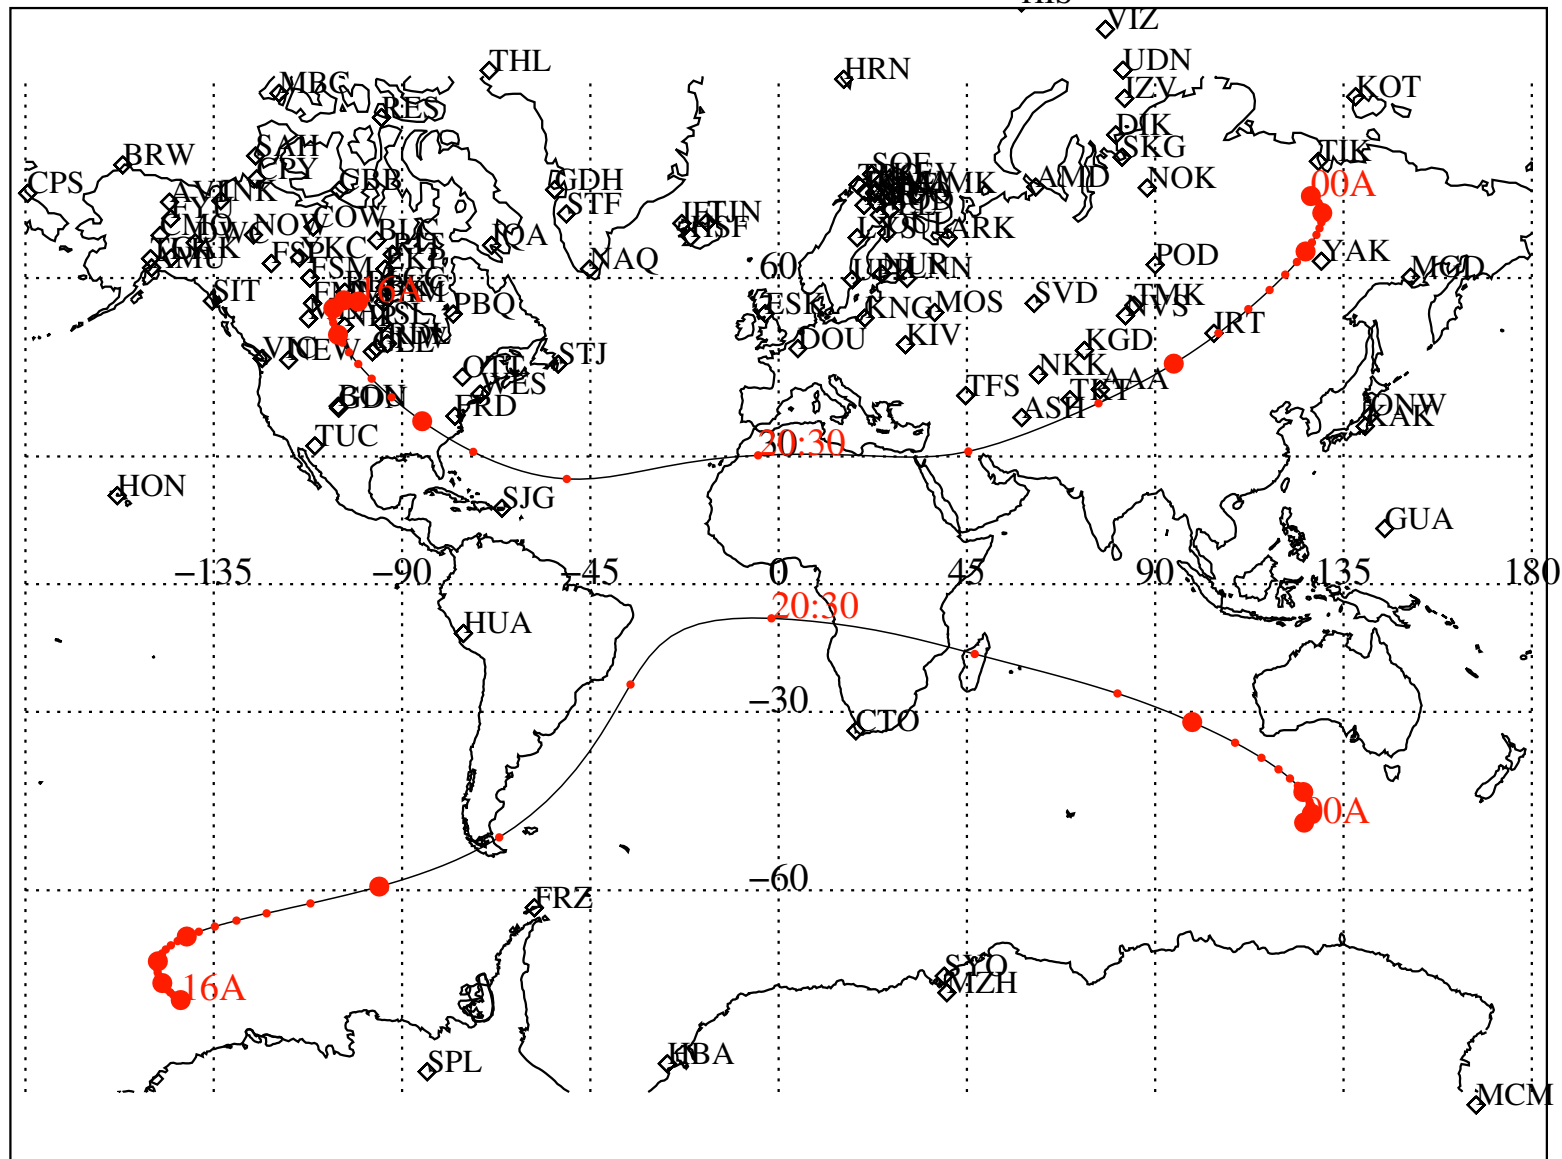

ALE  
**HELIO S/C ORBITS 2019 314 (11/10) 16:00 to 2019 315 (11/11) 00:00**

RBSPA-A, RBSPB-B, CNOFS-CN, MMS1-MMS,