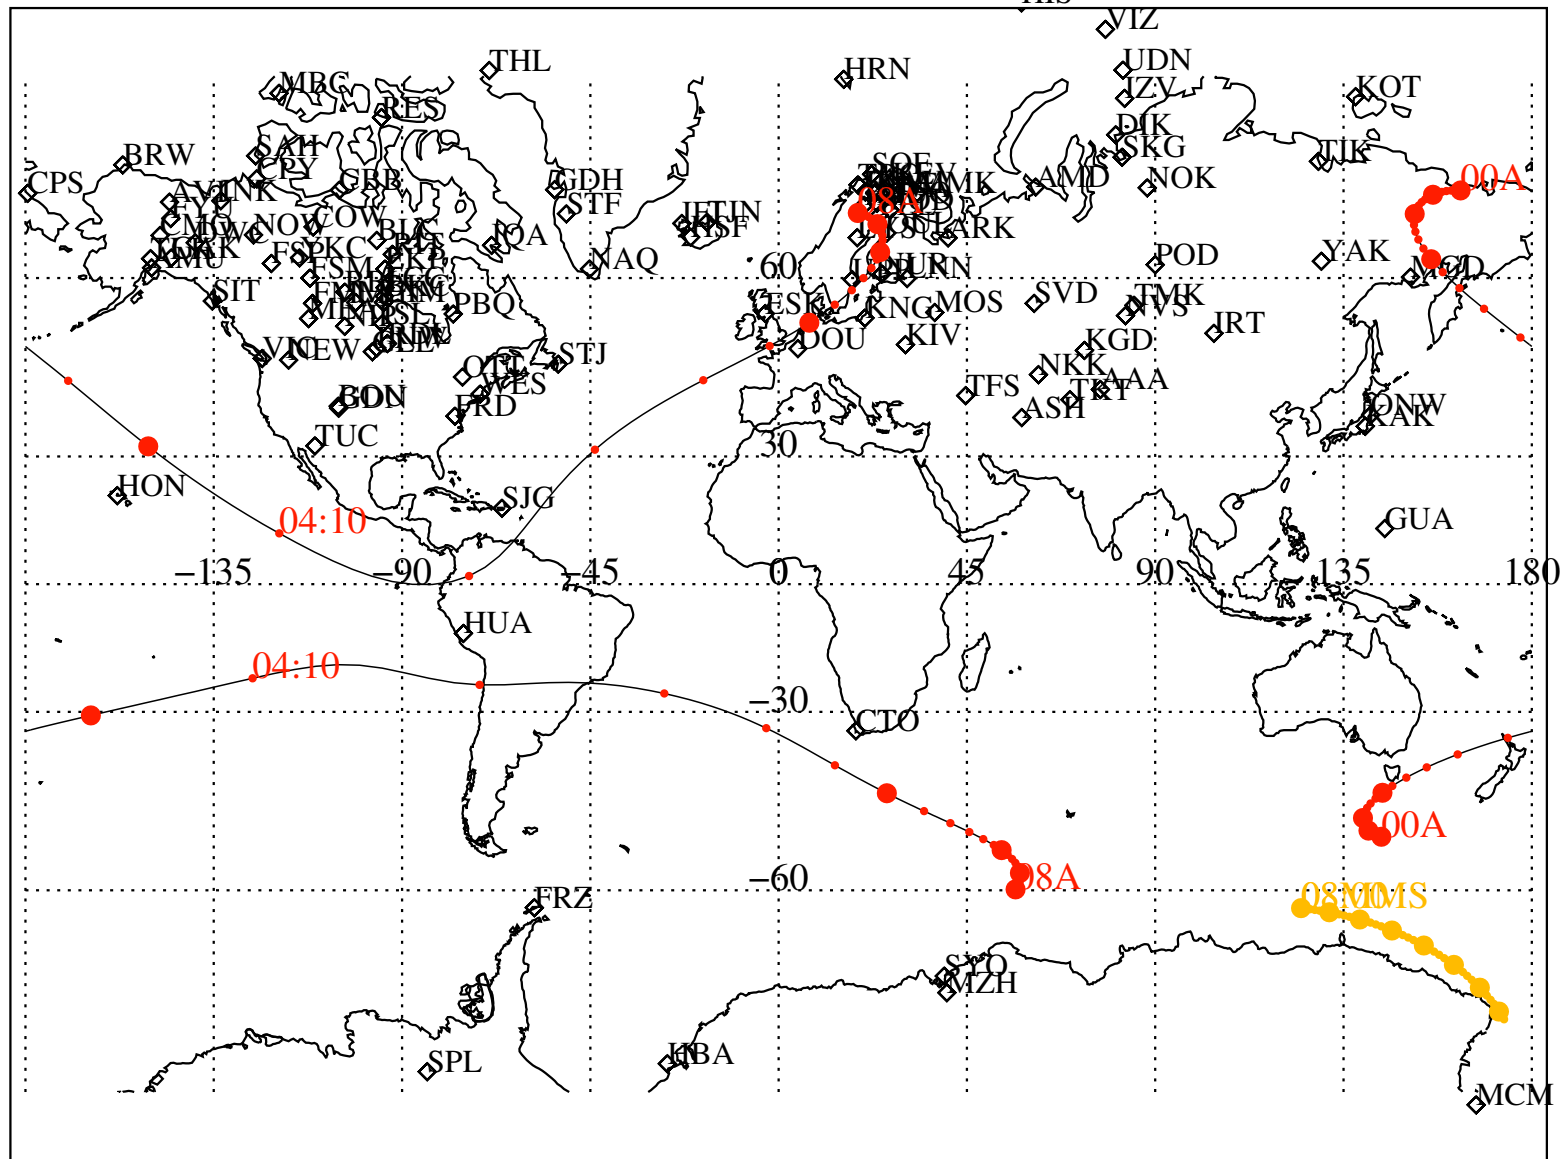

ALE  
**HELIO S/C ORBITS 2019 280 (10/07) 00:00 to 2019 280 (10/07) 08:00**

RBSPA-A, RBSPB-B, CNOFS-CN, MMS1-MMS,