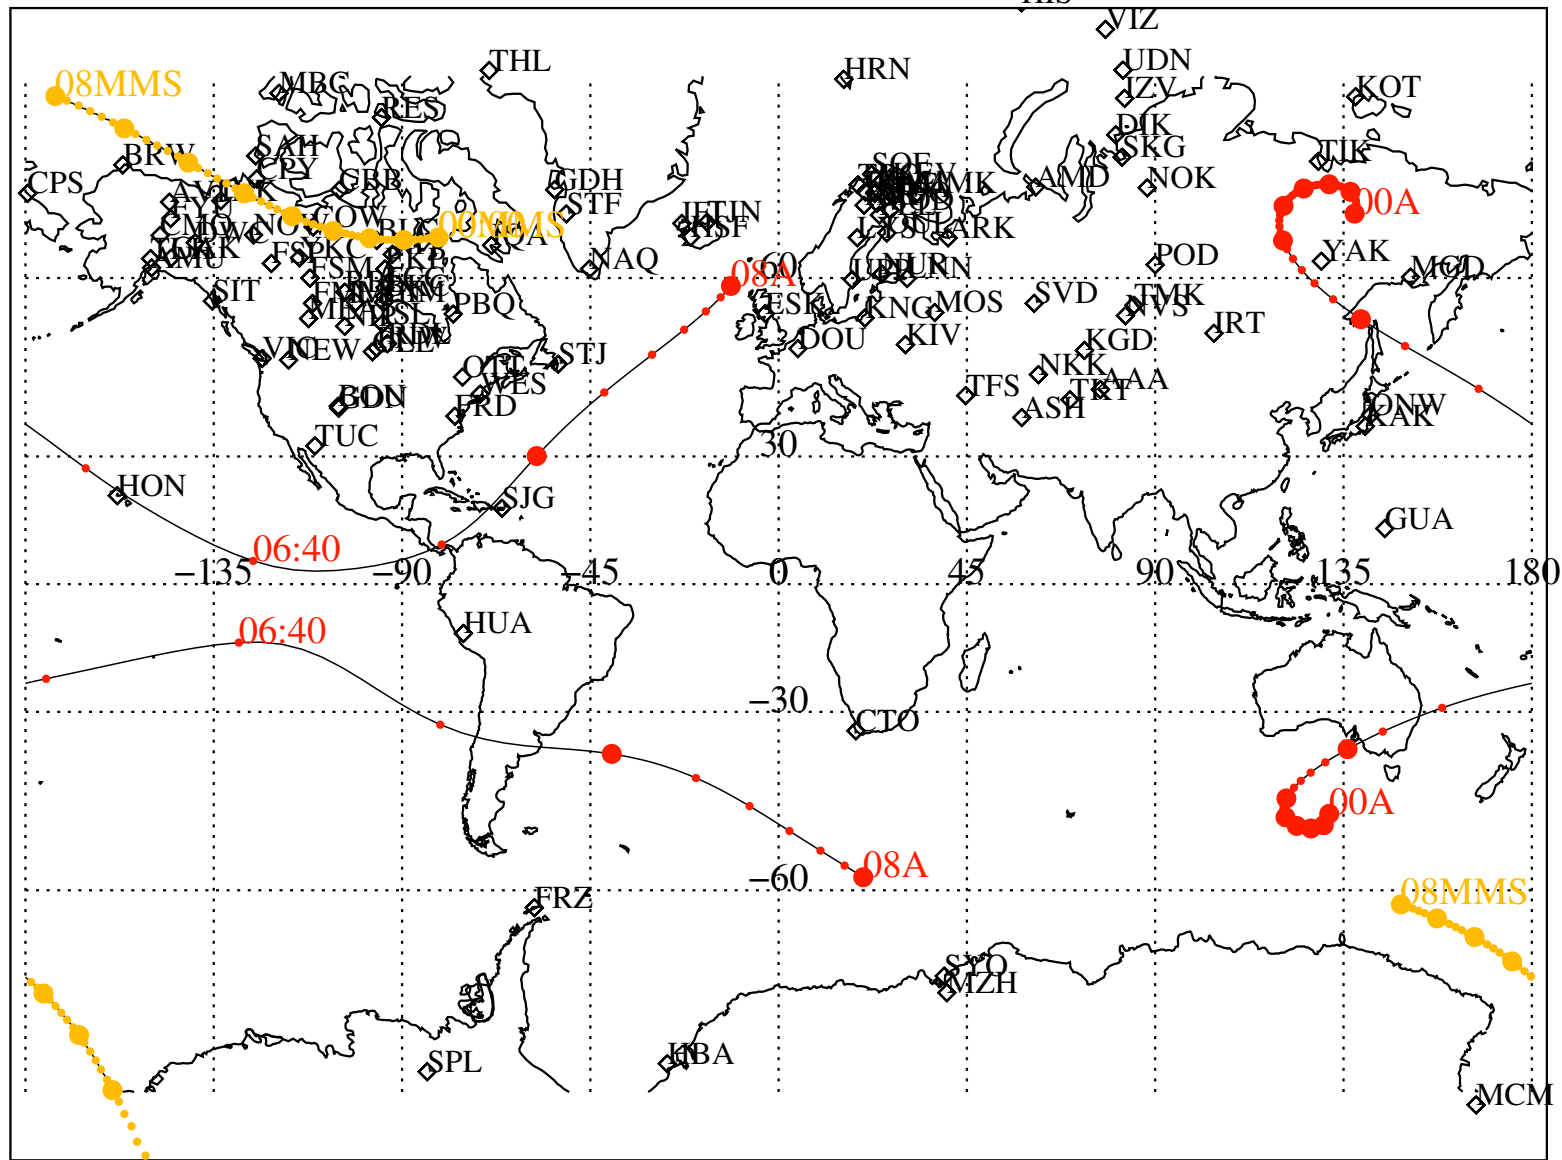

ALE  
**HELIO S/C ORBITS 2019 262 (09/19) 00:00 to 2019 262 (09/19) 08:00**

RBSPA-A, RBSPB-B, CNOFS-CN, MMS1-MMS,