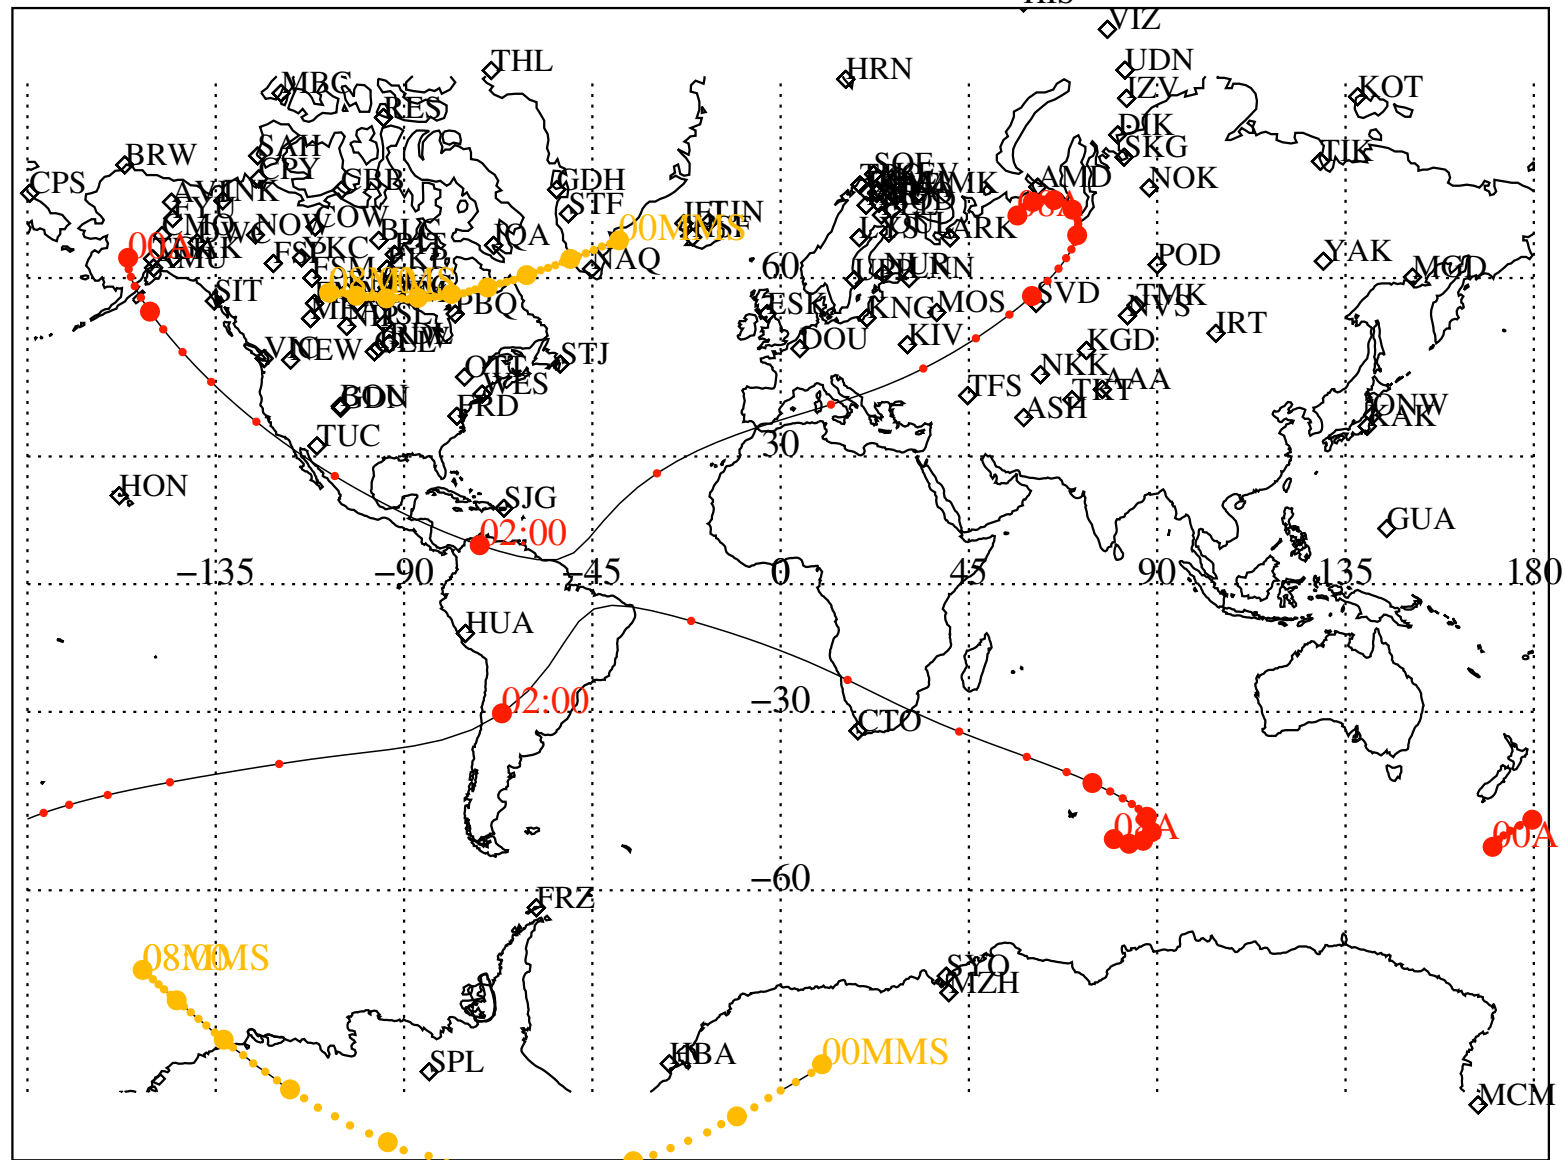

ALE  
**HELIO S/C ORBITS 2019 260 (09/17) 00:00 to 2019 260 (09/17) 08:00**

RBSPA-A, RBSPB-B, CNOFS-CN, MMS1-MMS,