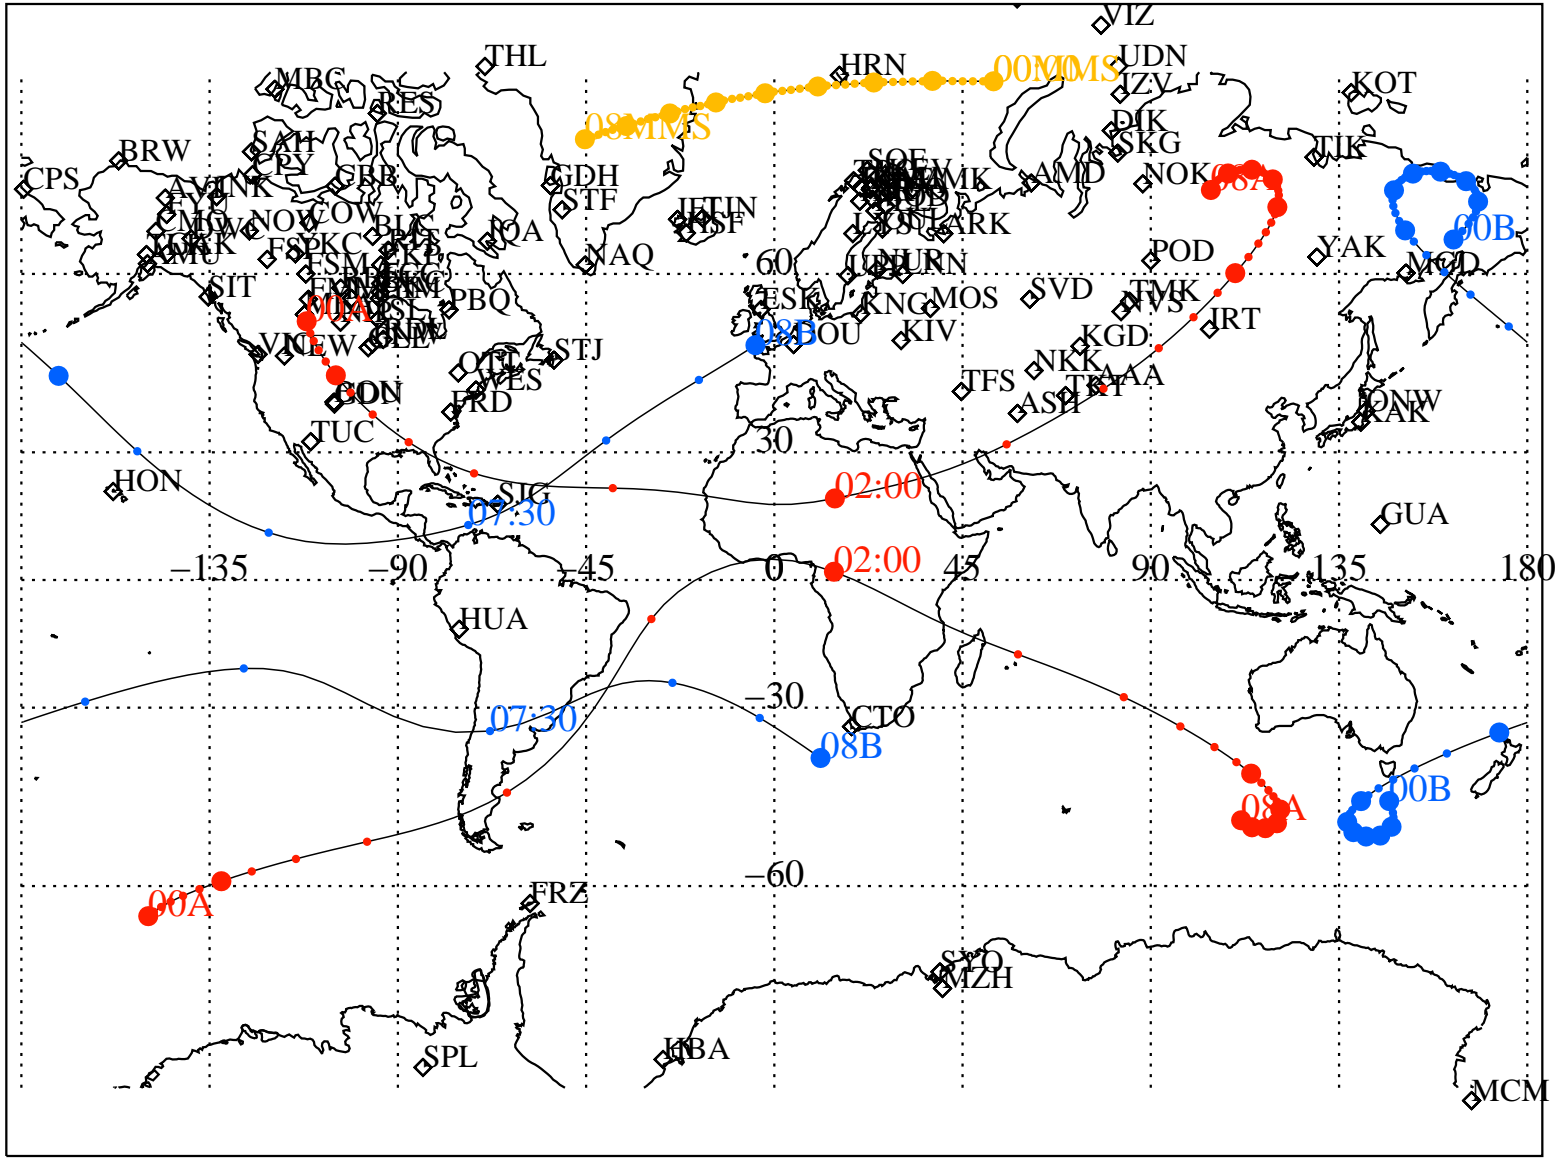

ALE  
**HELIO S/C ORBITS 2019 167 (06/16) 00:00 to 2019 167 (06/16) 08:00**

RBSPA-A, RBSPB-B, CNOFS-CN, MMS1-MMS,