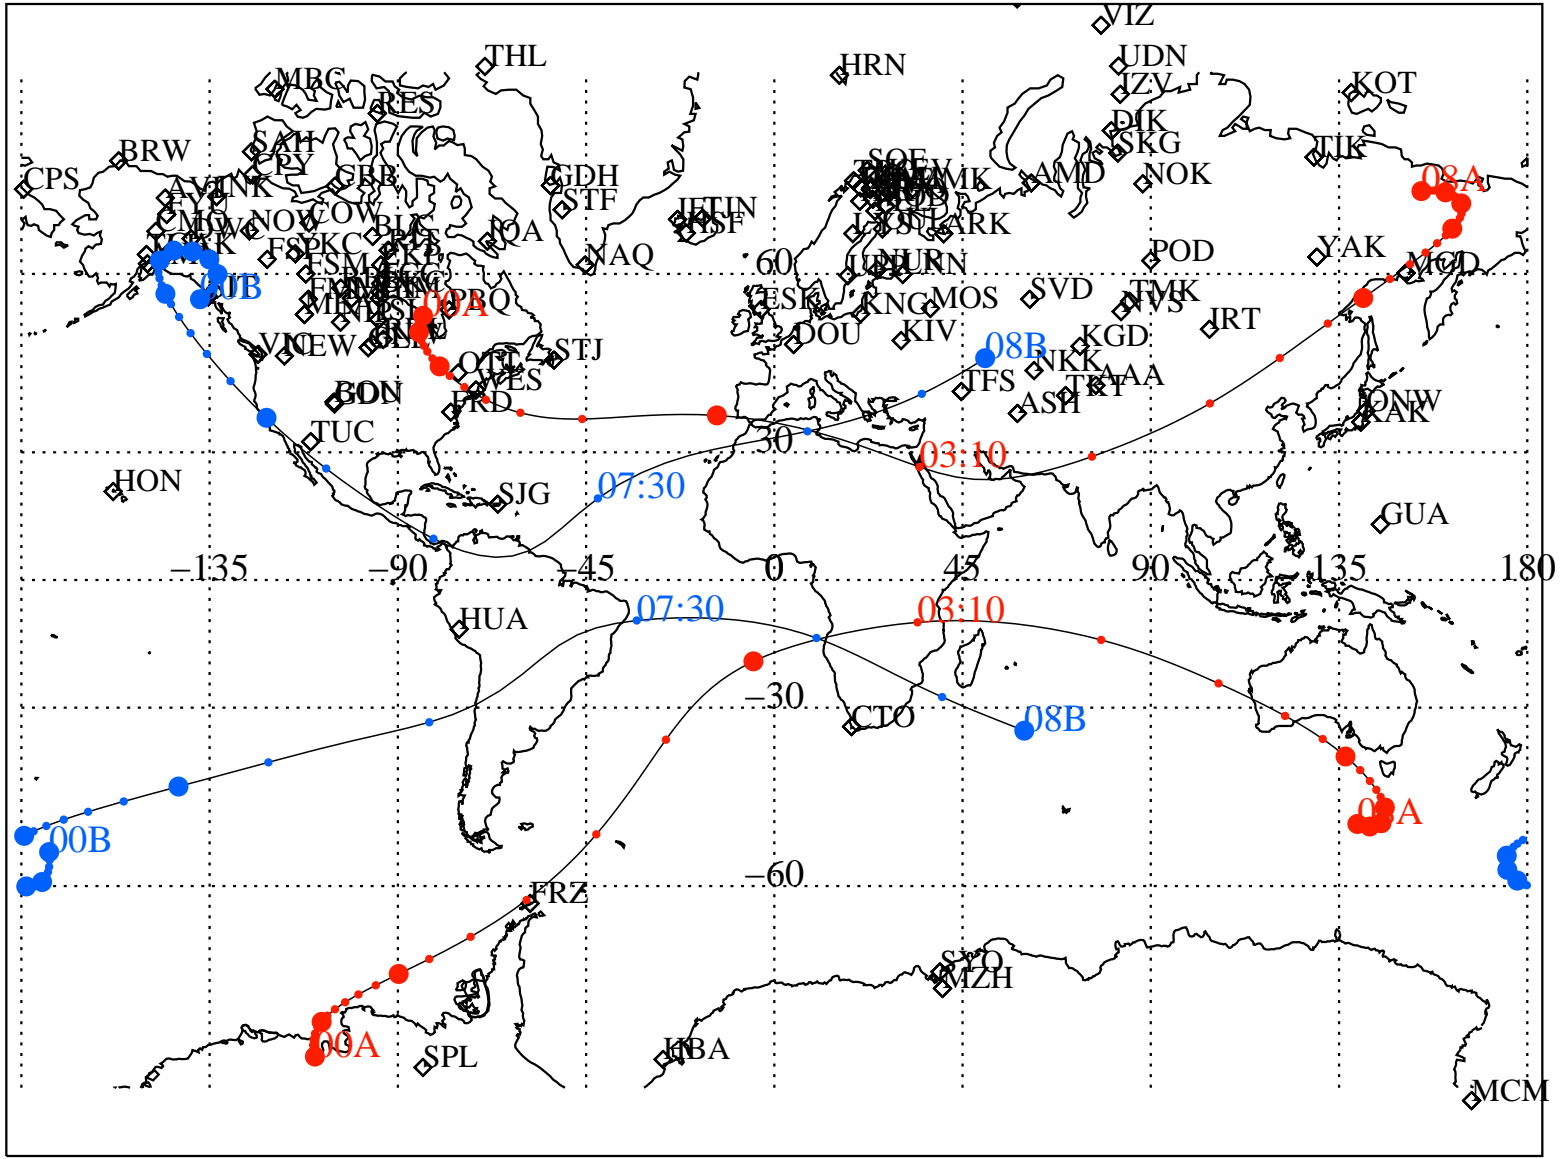

ALE  
**HELIO S/C ORBITS 2019 056 (02/25) 00:00 to 2019 056 (02/25) 08:00**

RBSPA-A, RBSPB-B, CNOFS-CN, MMS1-MMS,