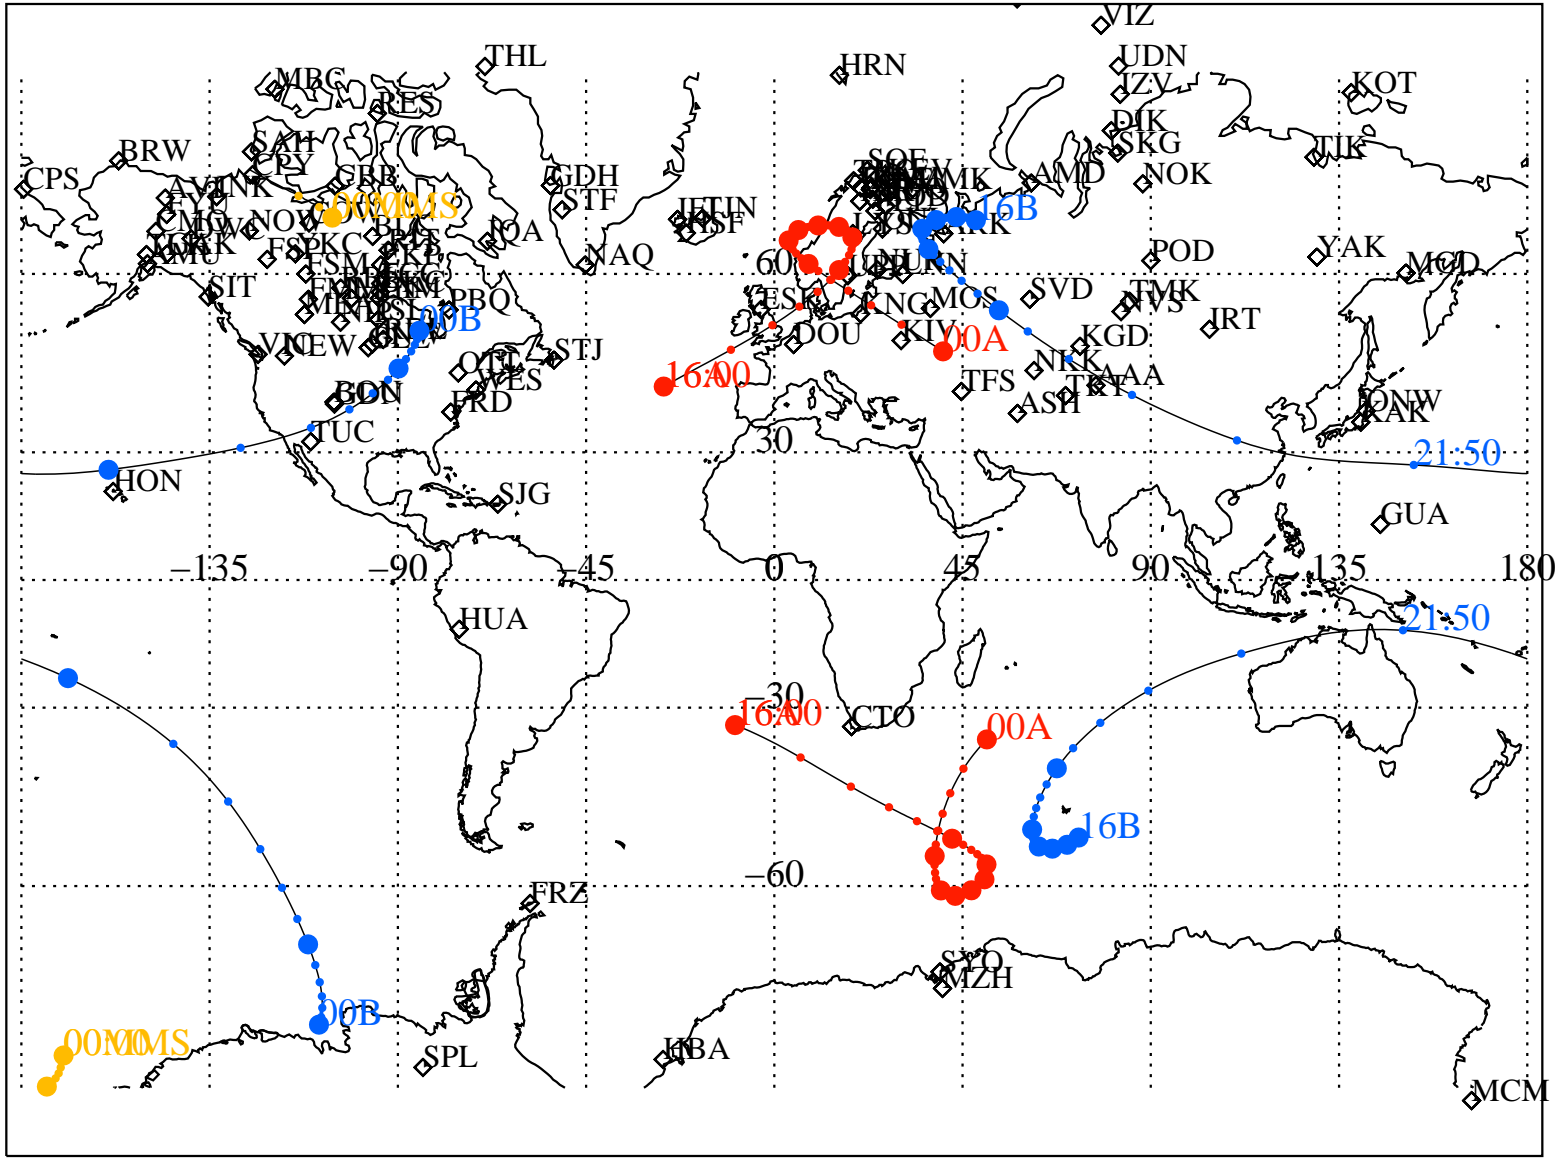

ALE  
**HELIO S/C ORBITS 2018 321 (11/17) 16:00 to 2018 322 (11/18) 00:00**

RBSPA-A, RBSPB-B, CNOFS-CN, MMS1-MMS,