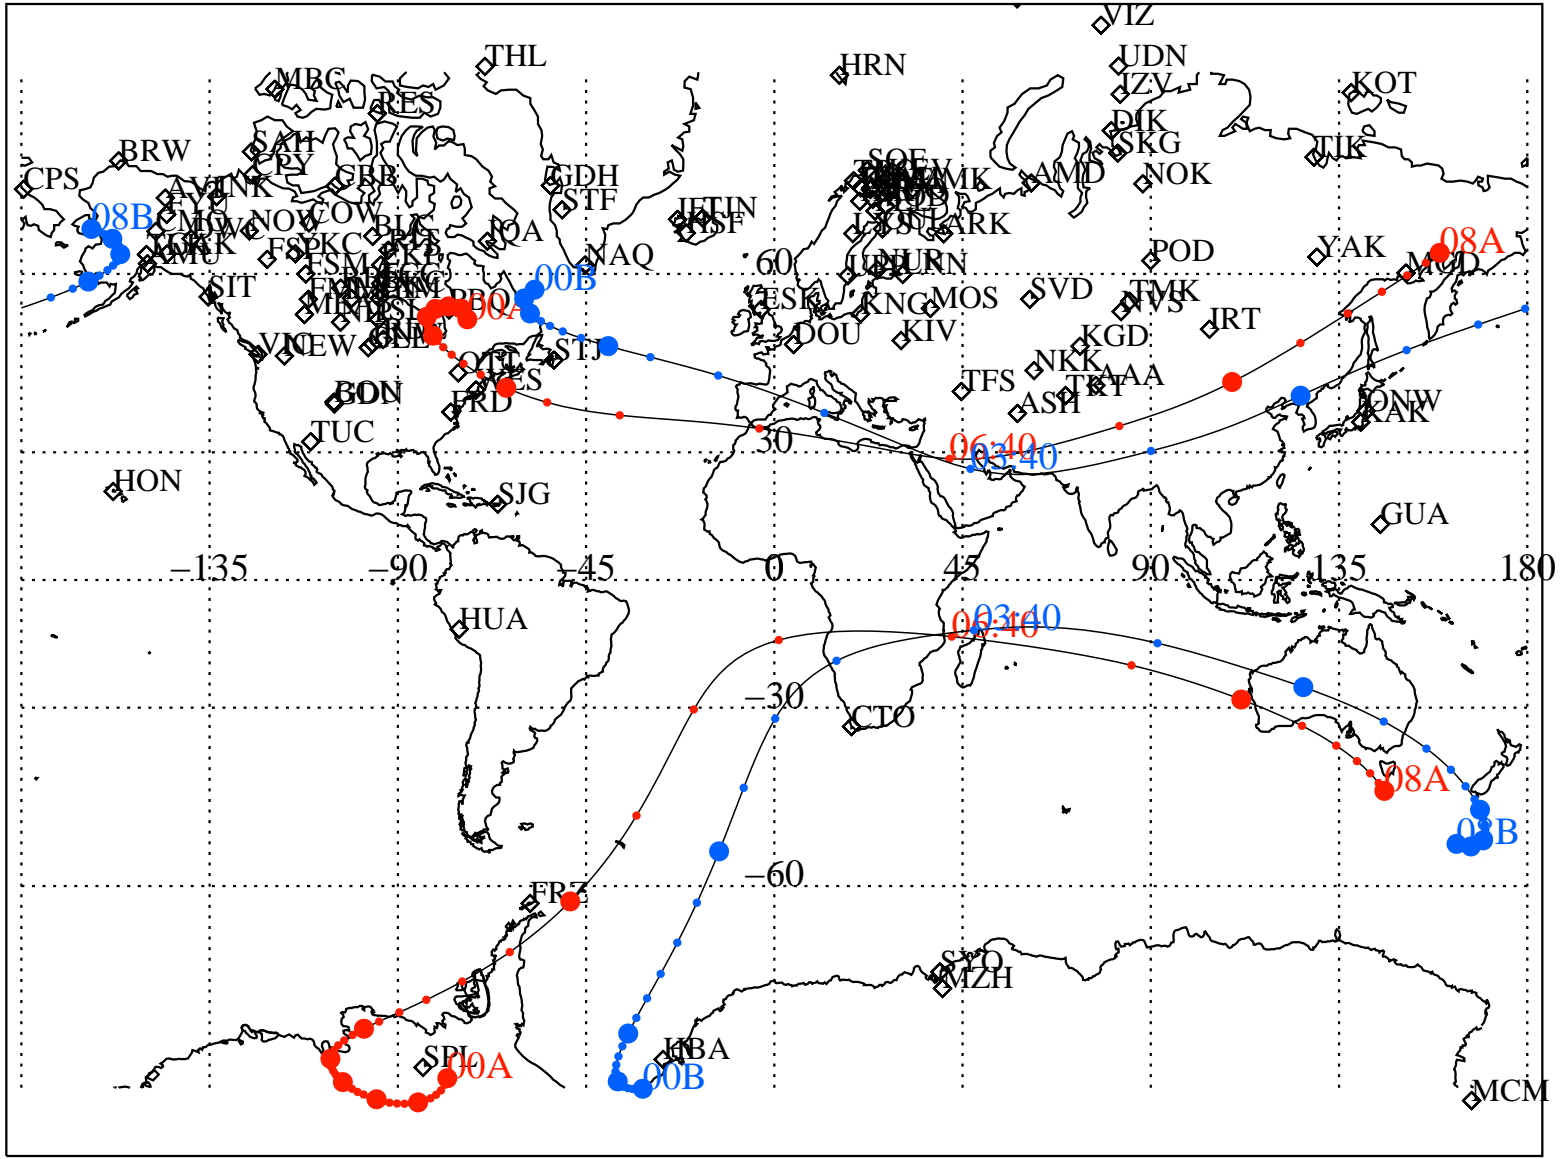

ALE  
**HELIO S/C ORBITS 2018 321 (11/17) 00:00 to 2018 321 (11/17) 08:00**

RBSPA-A, RBSPB-B, CNOFS-CN, MMS1-MMS,