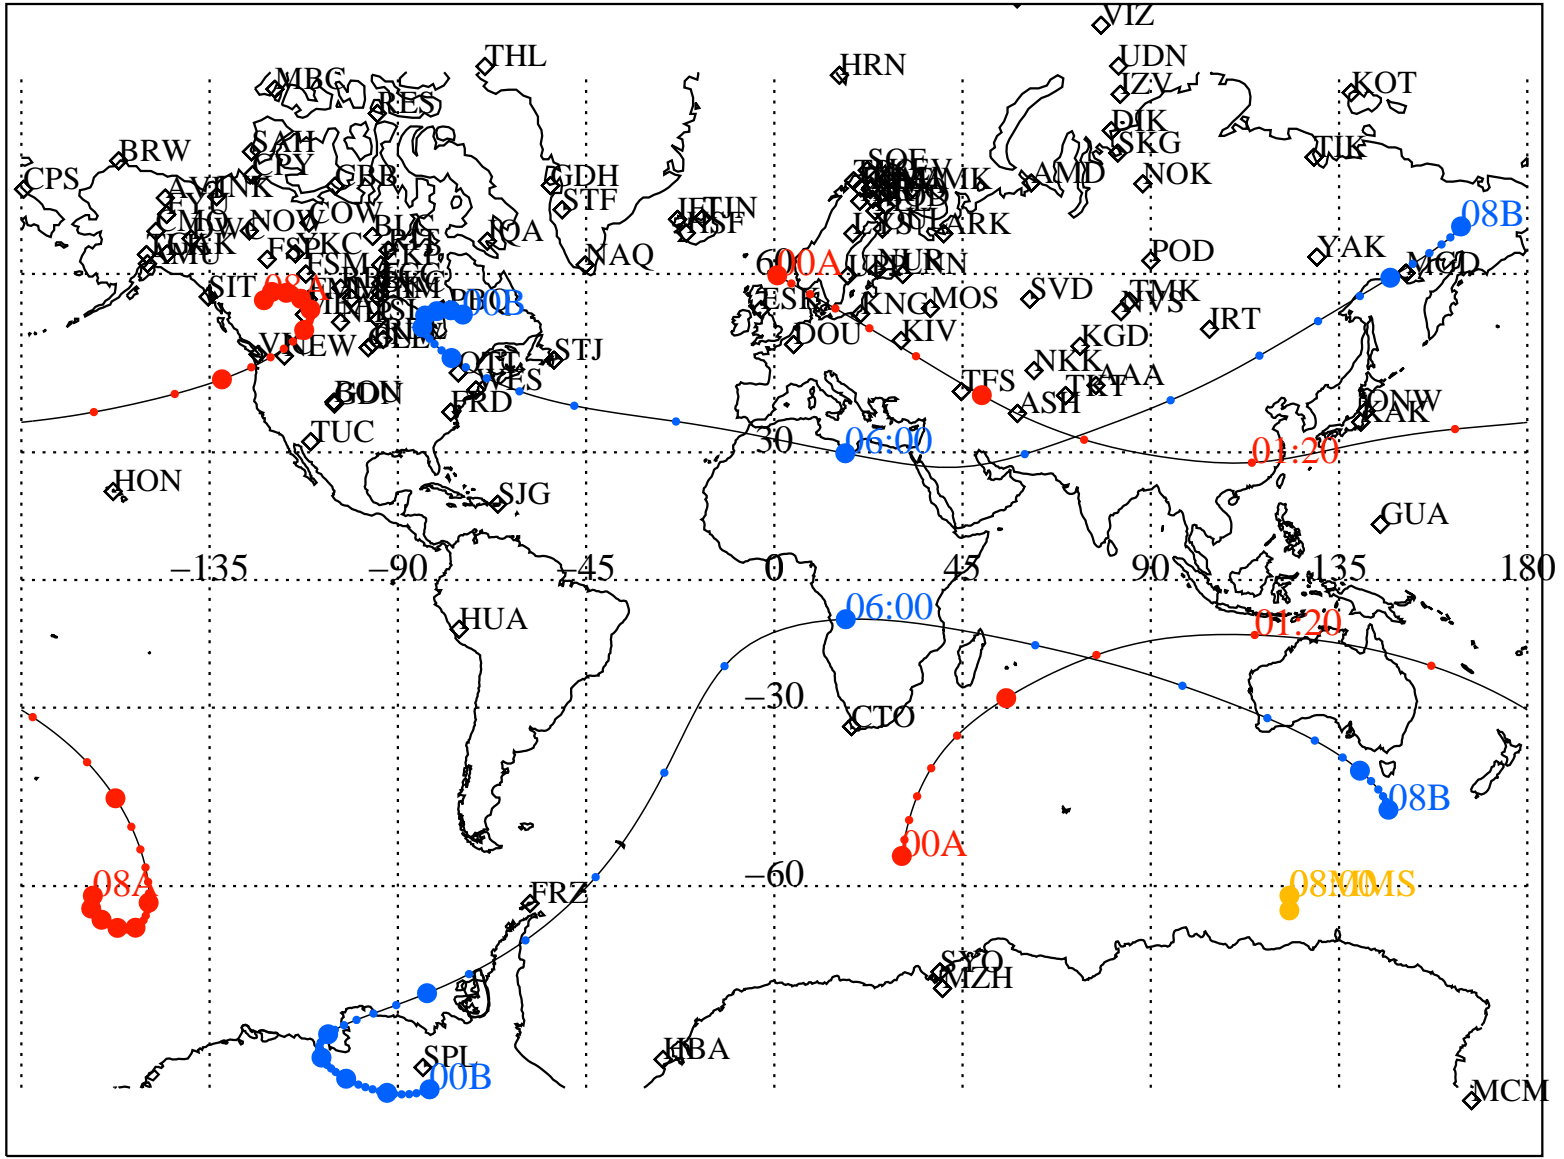

ALE  
**HELIO S/C ORBITS 2018 316 (11/12) 00:00 to 2018 316 (11/12) 08:00**

RBSPA-A, RBSPB-B, CNOFS-CN, MMS1-MMS,