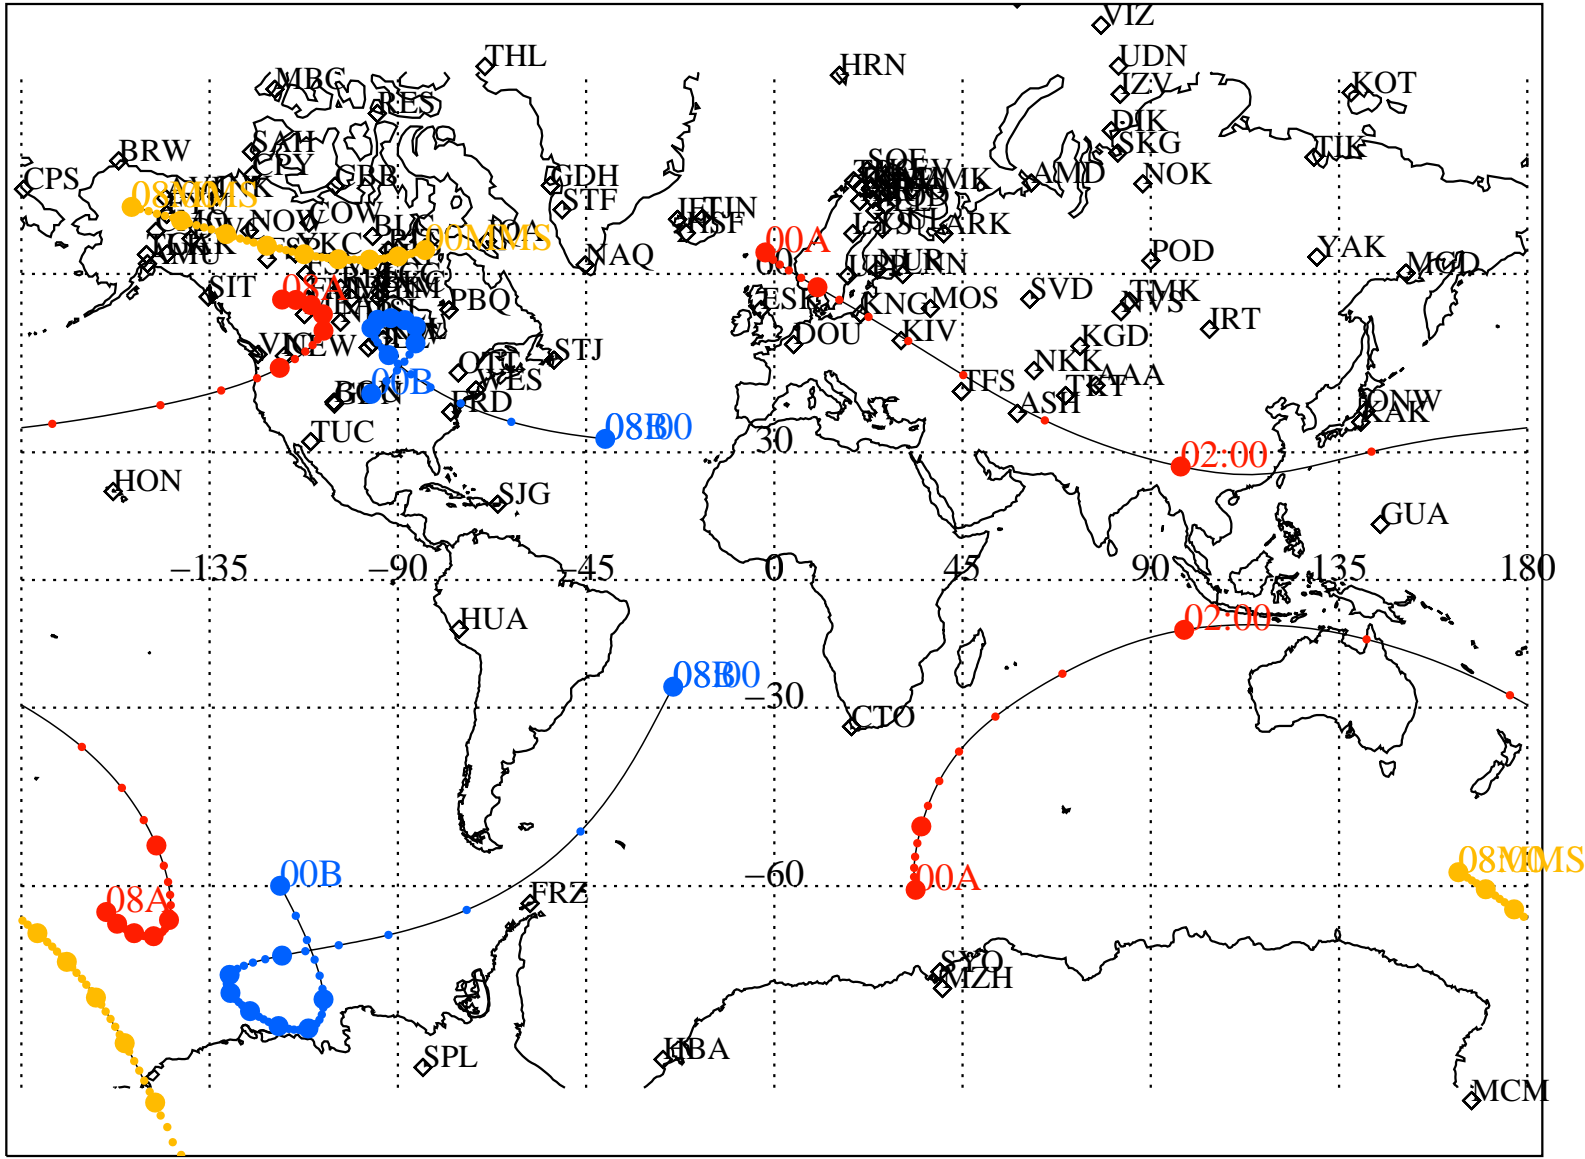

ALE
HELIO S/C ORBITS 2018 288 (10/15) 00:00 to 2018 288 (10/15) 08:00

00MMS

RBSPA-A, RBSPB-B, CNOFS-CN, MMS1-MMS,