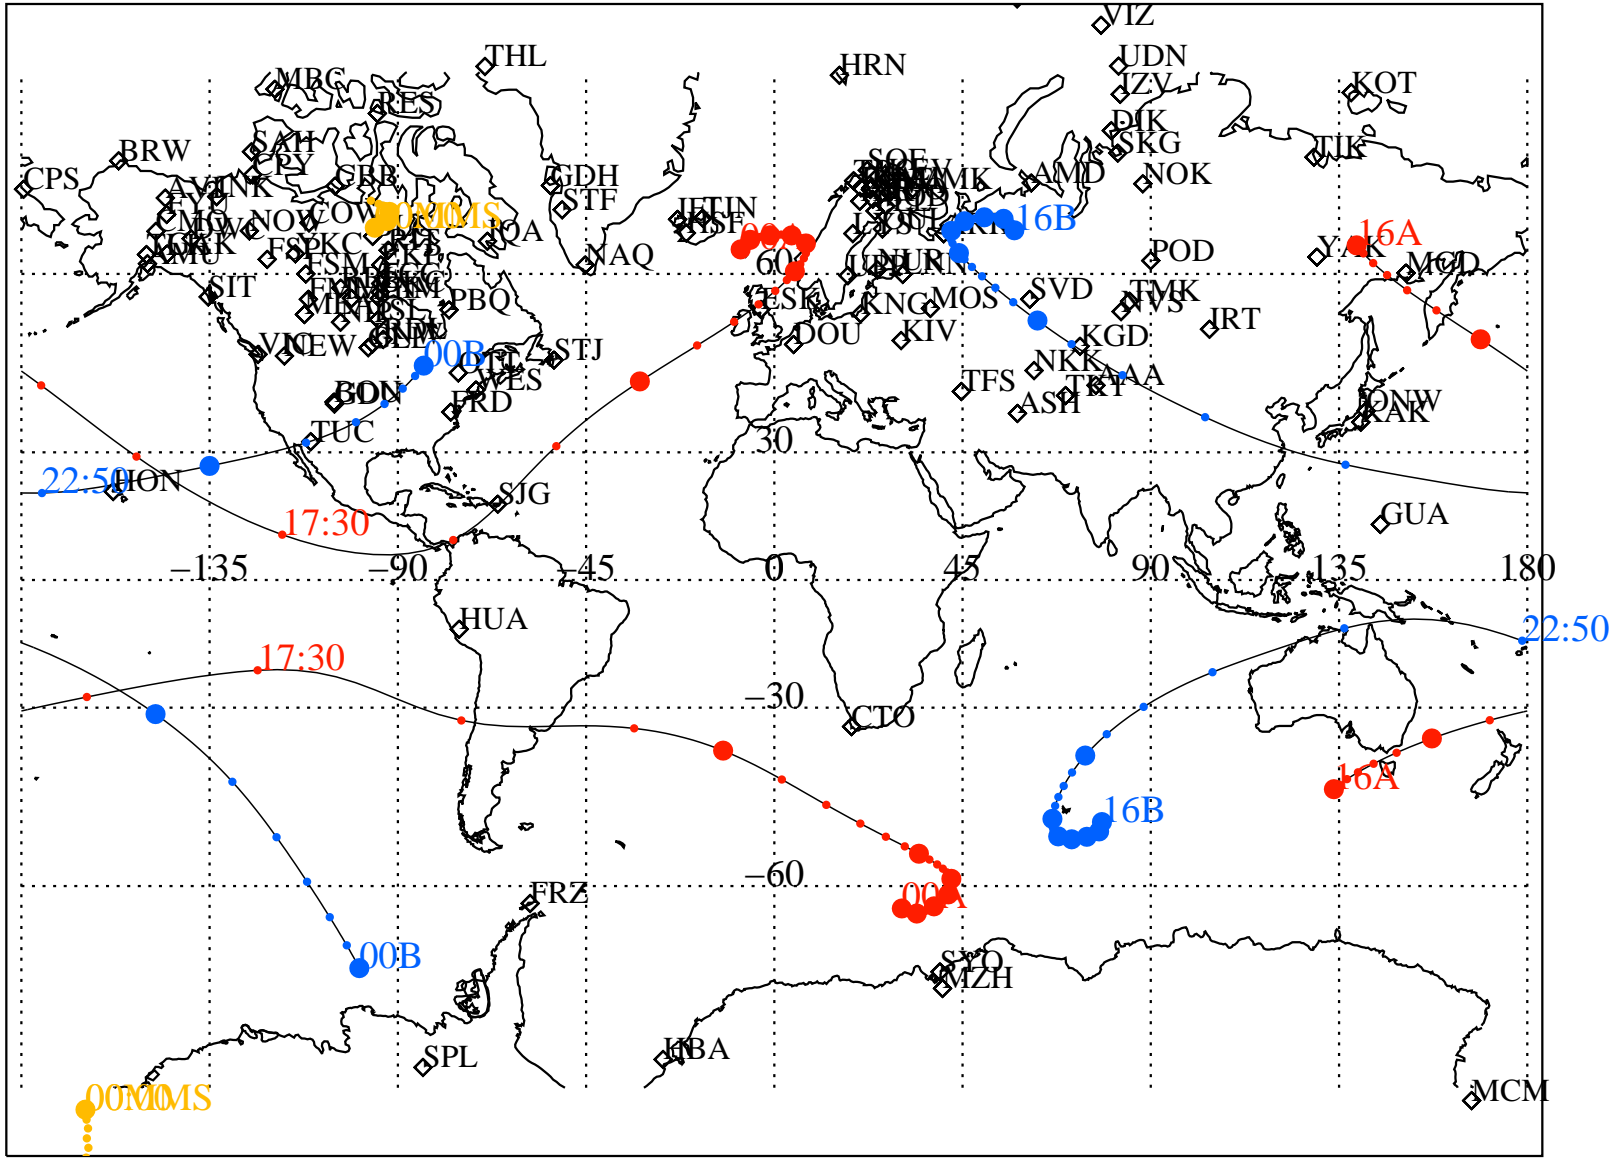

ALE  
**HELIO S/C ORBITS 2018 284 (10/11) 16:00 to 2018 285 (10/12) 00:00**

RBSPA-A, RBSPB-B, CNOFS-CN, MMS1-MMS,