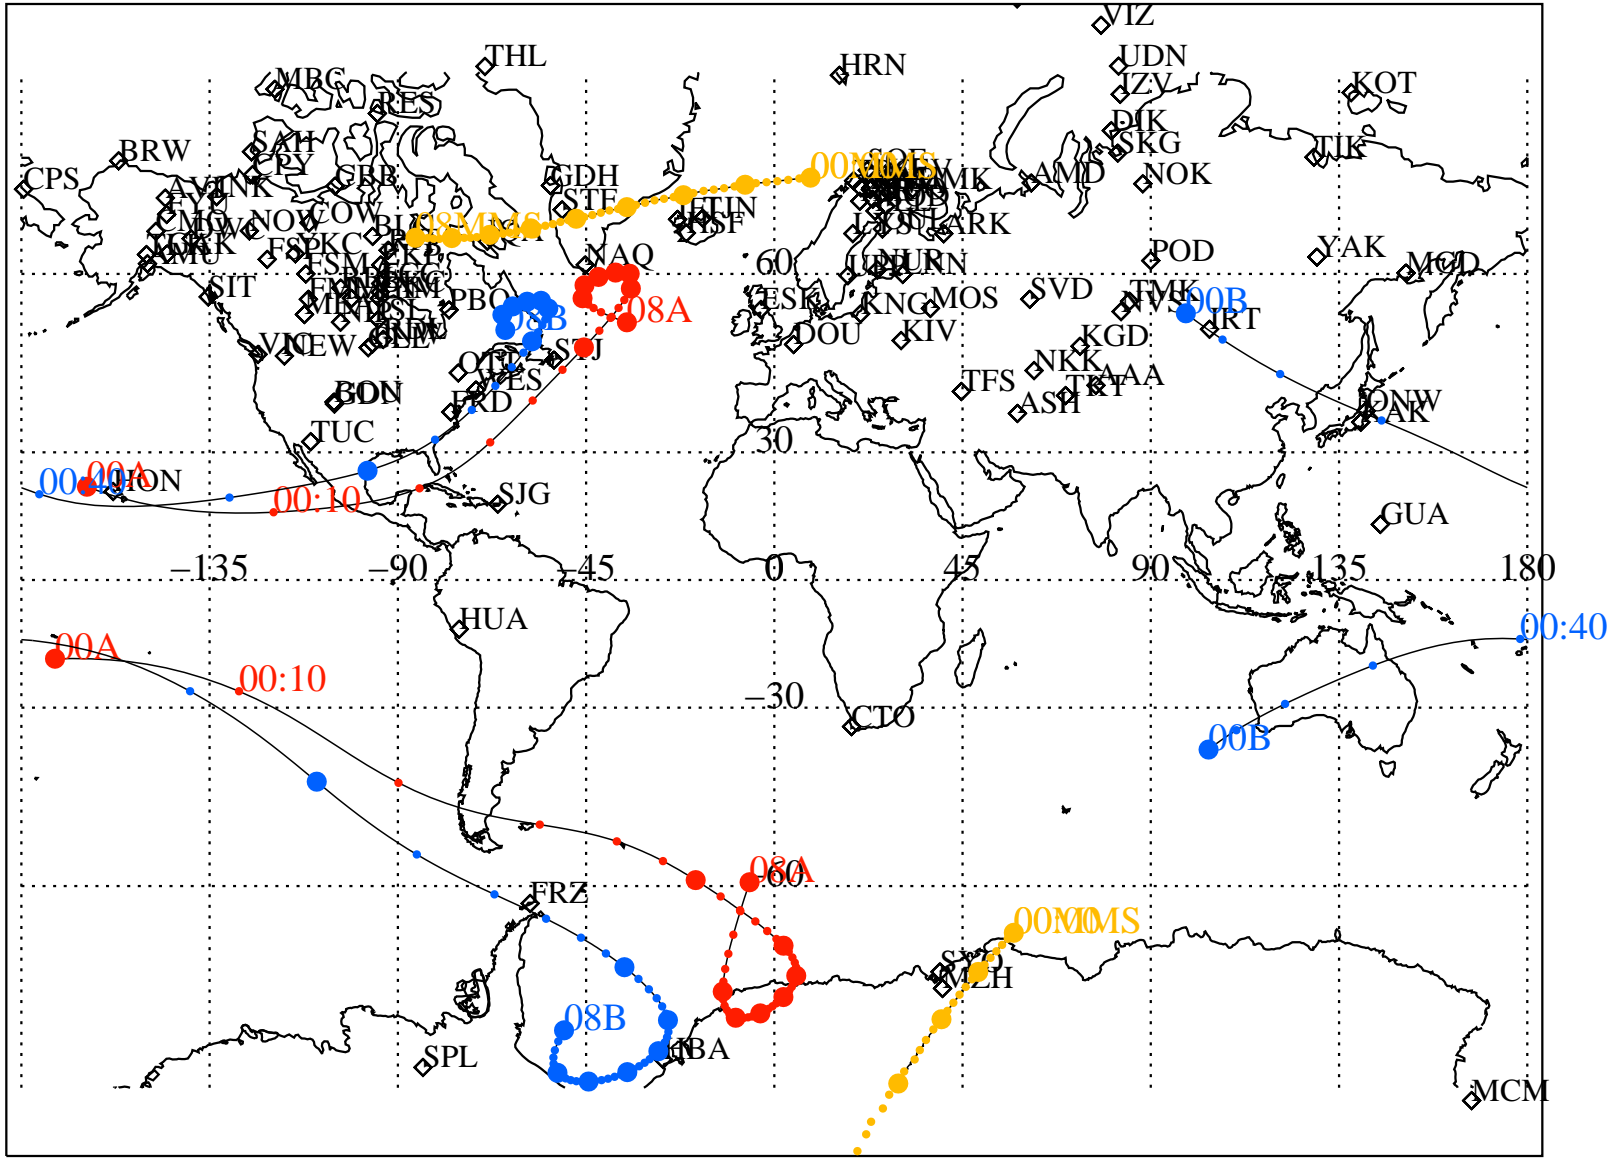

ALE  
**HELIO S/C ORBITS 2018 168 (06/17) 00:00 to 2018 168 (06/17) 08:00**

RBSPA-A, RBSPB-B, CNOFS-CN, MMS1-MMS,