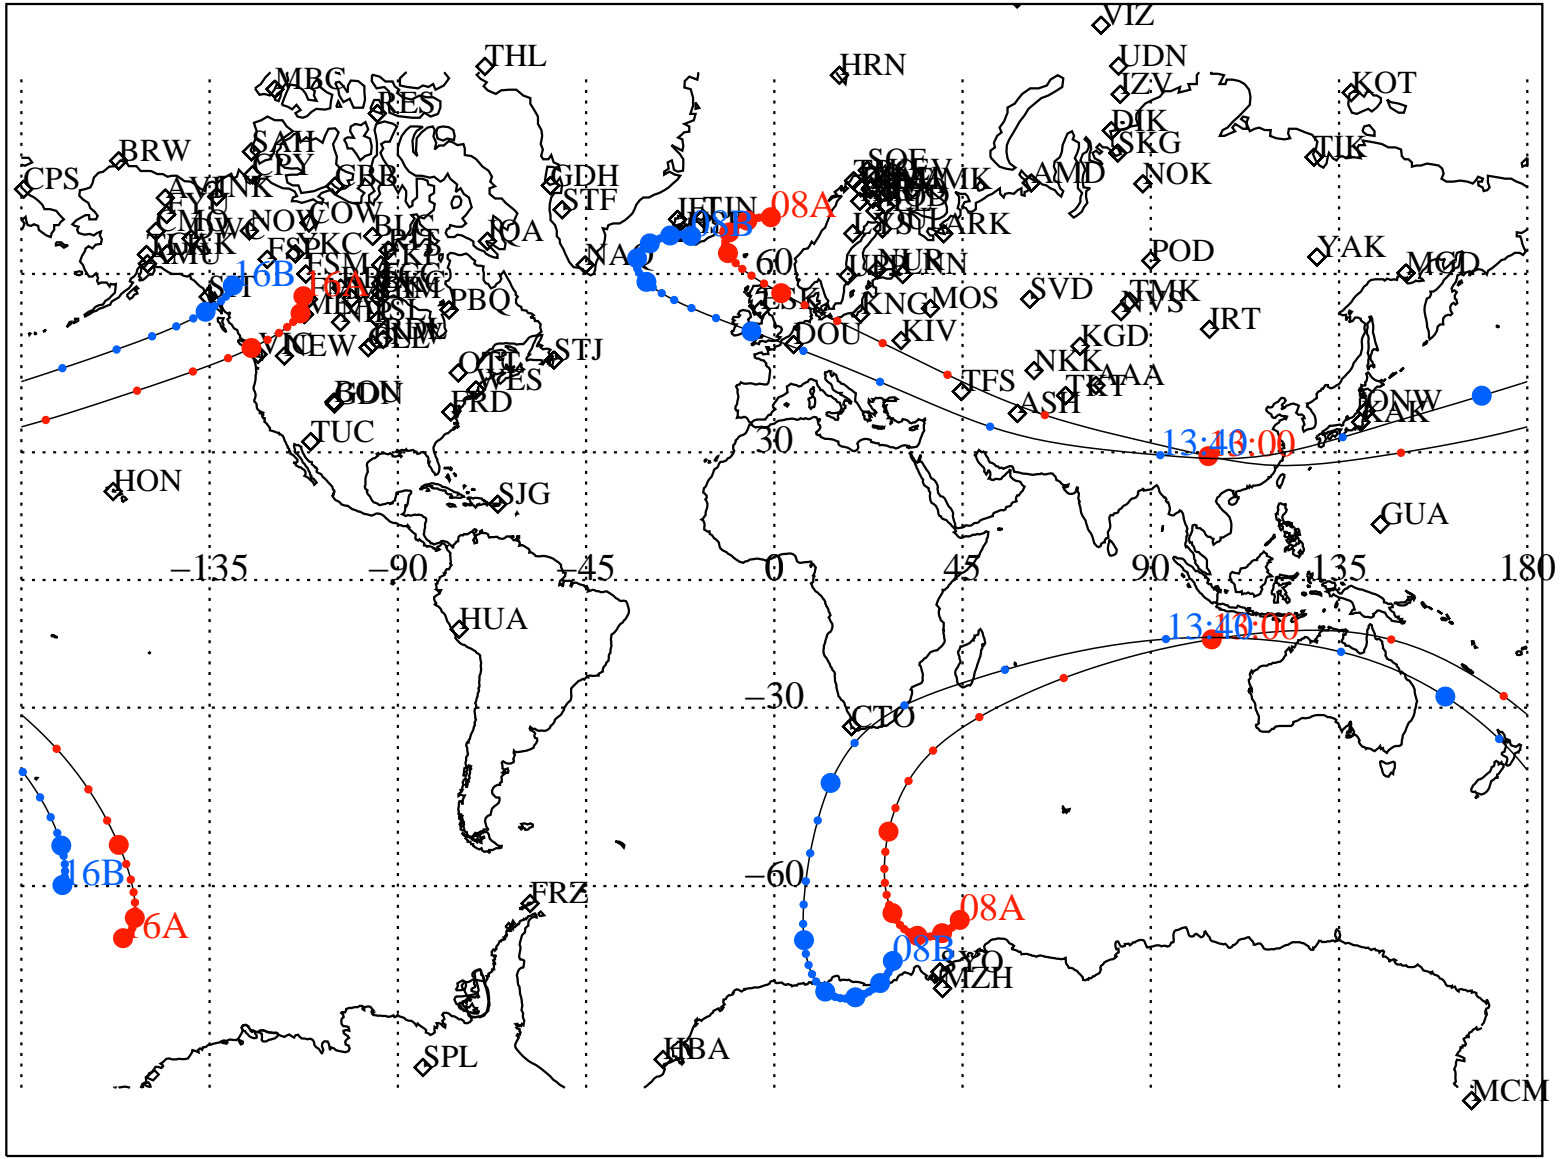

ALE
HELIO S/C ORBITS 2017 365 (12/31) 08:00 to 2017 365 (12/31) 16:00

RBSPA-A, RBSPB-B, CNOFS-CN, MMS1-MMS,