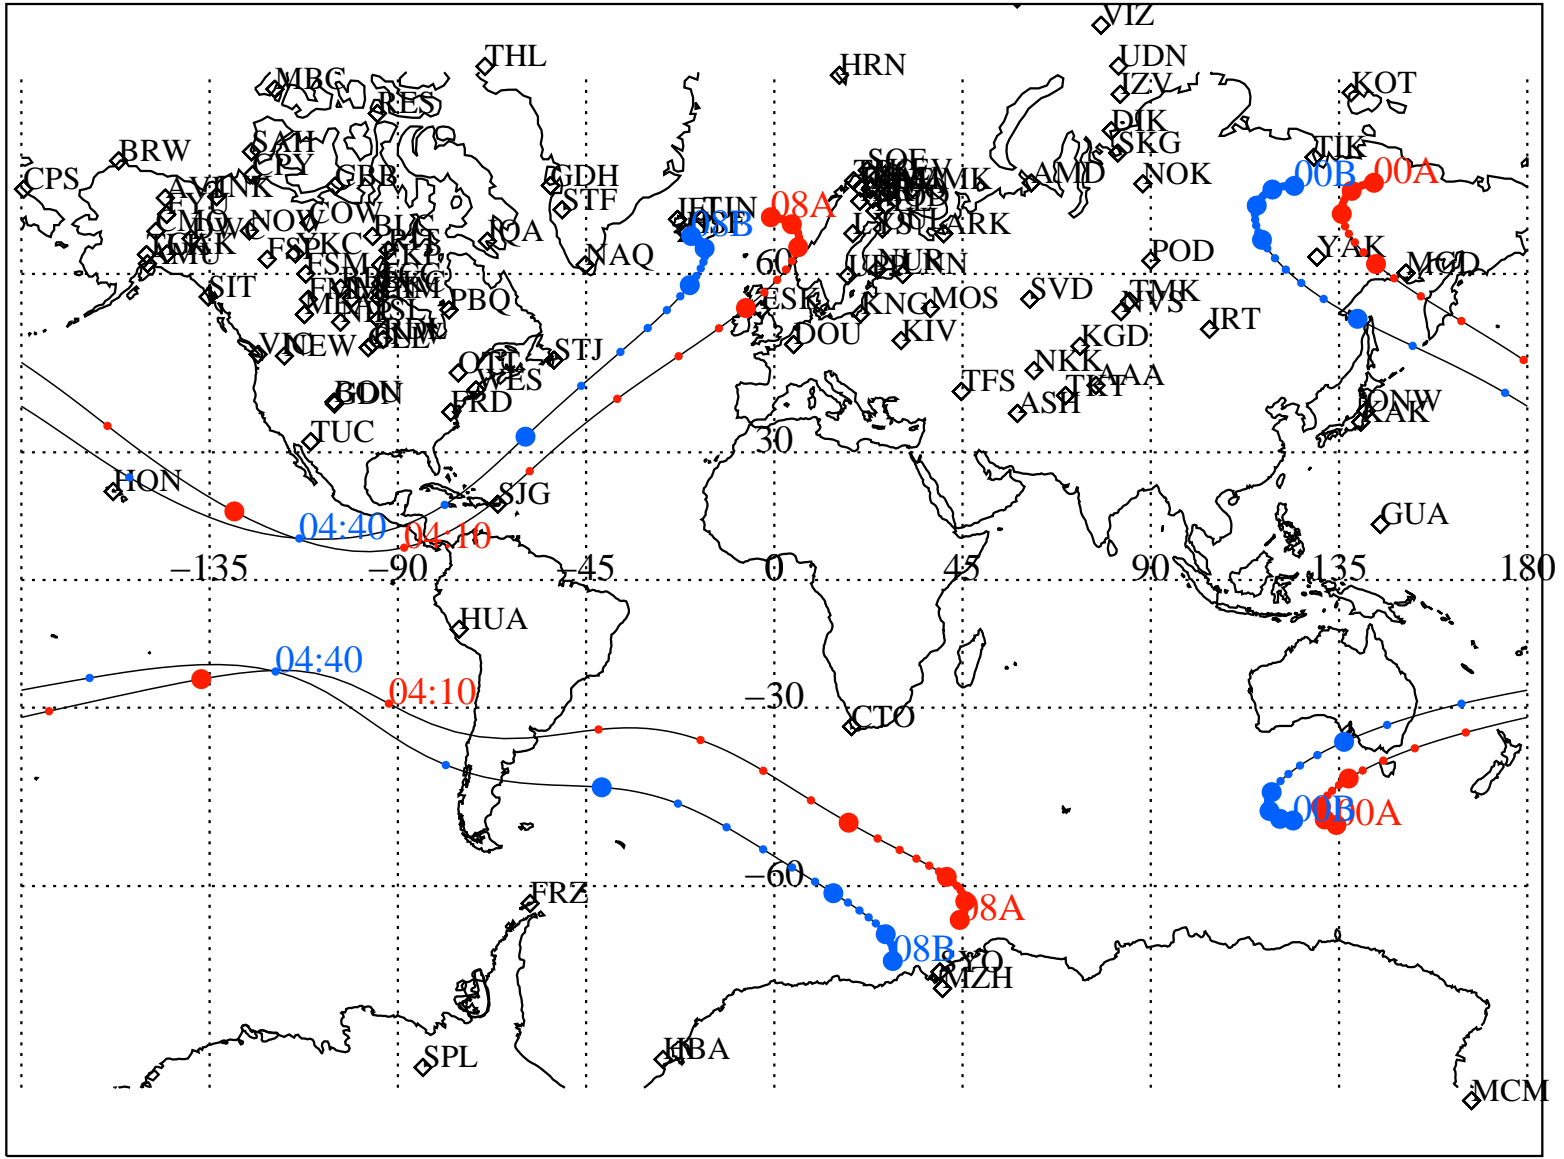

ALE
HELIO S/C ORBITS 2017 365 (12/31) 00:00 to 2017 365 (12/31) 08:00

RBSPA-A, RBSPB-B, CNOFS-CN, MMS1-MMS,