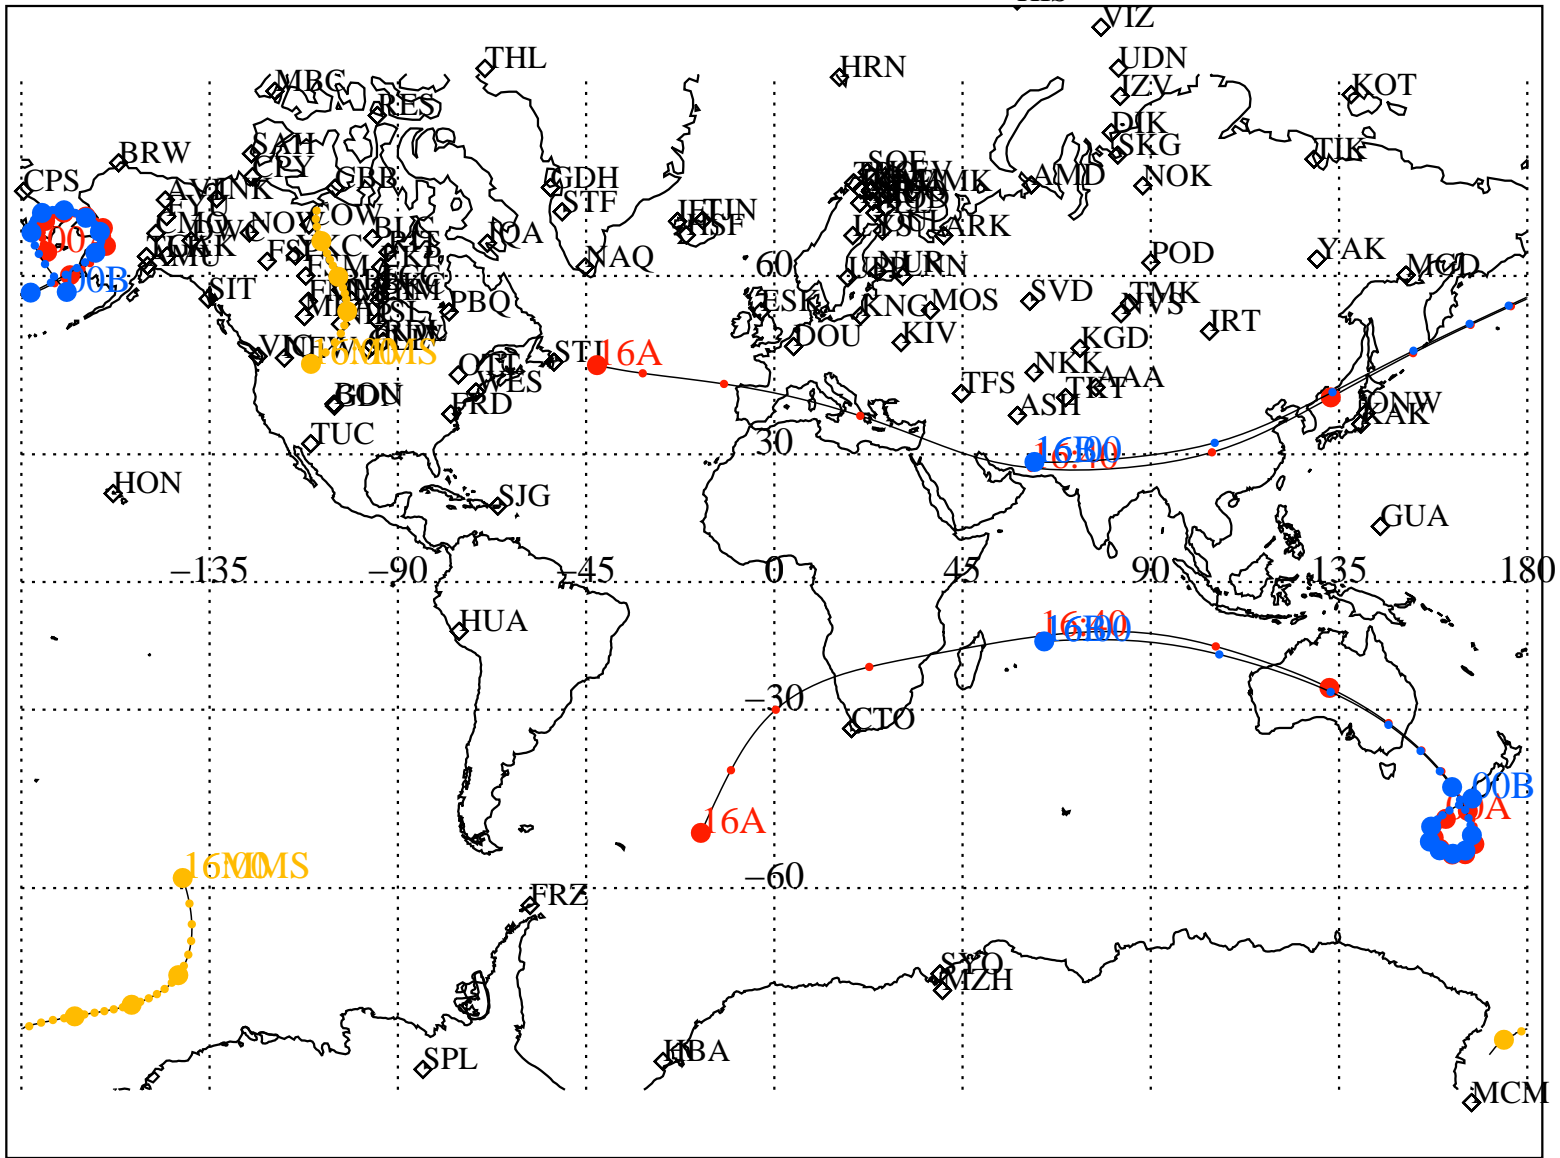

ALE
HELIO S/C ORBITS 2017 360 (12/26) 16:00 to 2017 361 (12/27) 00:00

RBSPA-A, RBSPB-B, CNOFS-CN, MMS1-MMS,