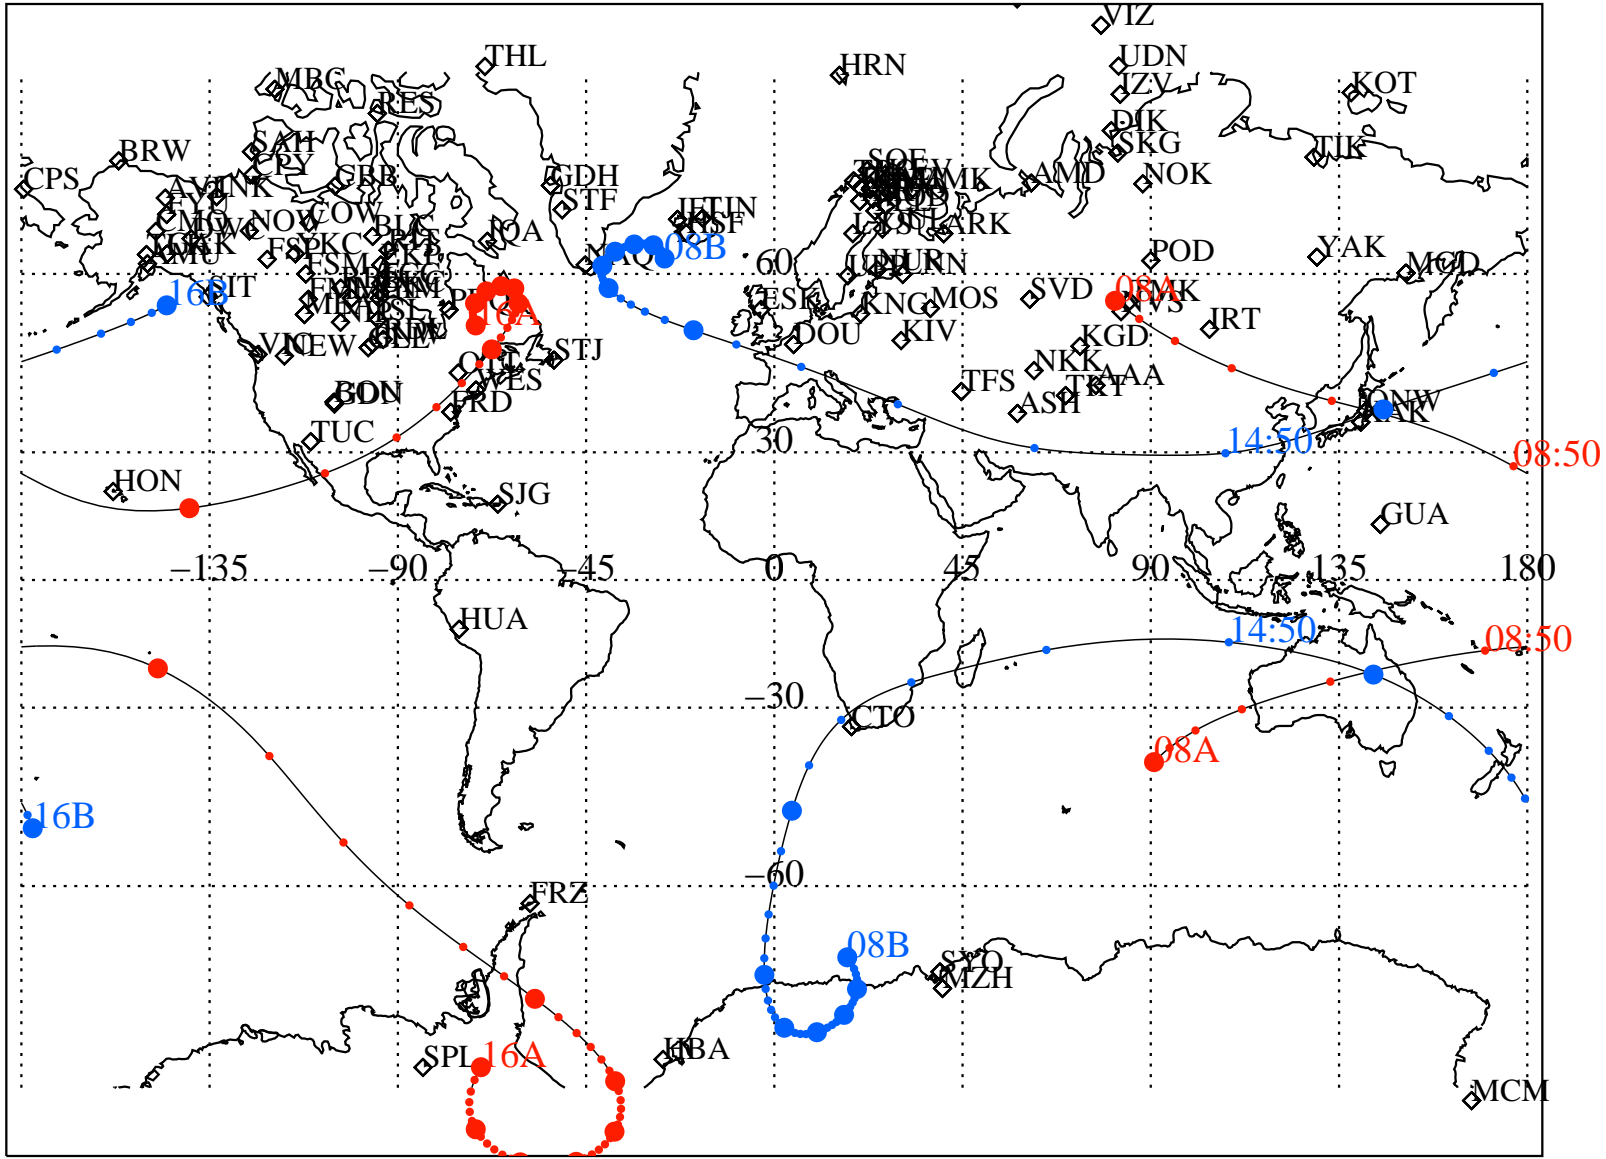

ALE
HELIO S/C ORBITS 2017 351 (12/17) 08:00 to 2017 351 (12/17) 16:00

RBSPA-A, RBSPB-B, CNOFS-CN, MMS1-MMS,