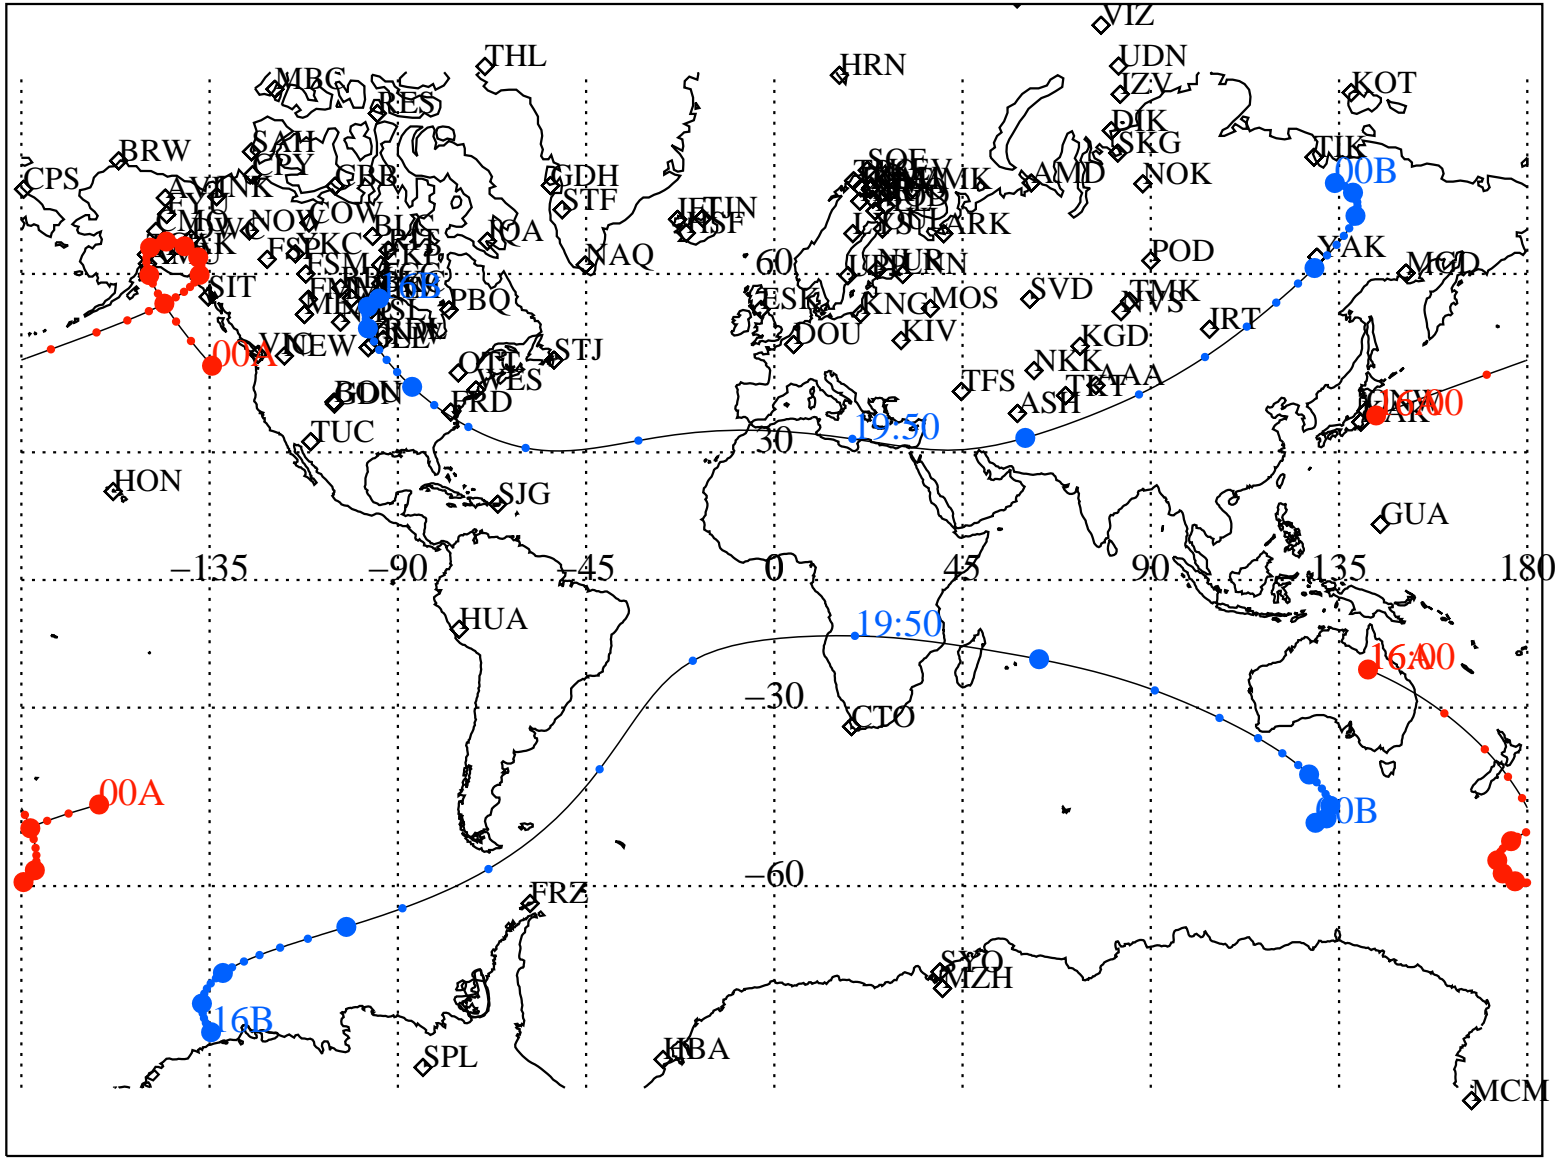

ALE
HELIO S/C ORBITS 2017 344 (12/10) 16:00 to 2017 345 (12/11) 00:00

RBSPA-A, RBSPB-B, CNOFS-CN, MMS1-MMS,