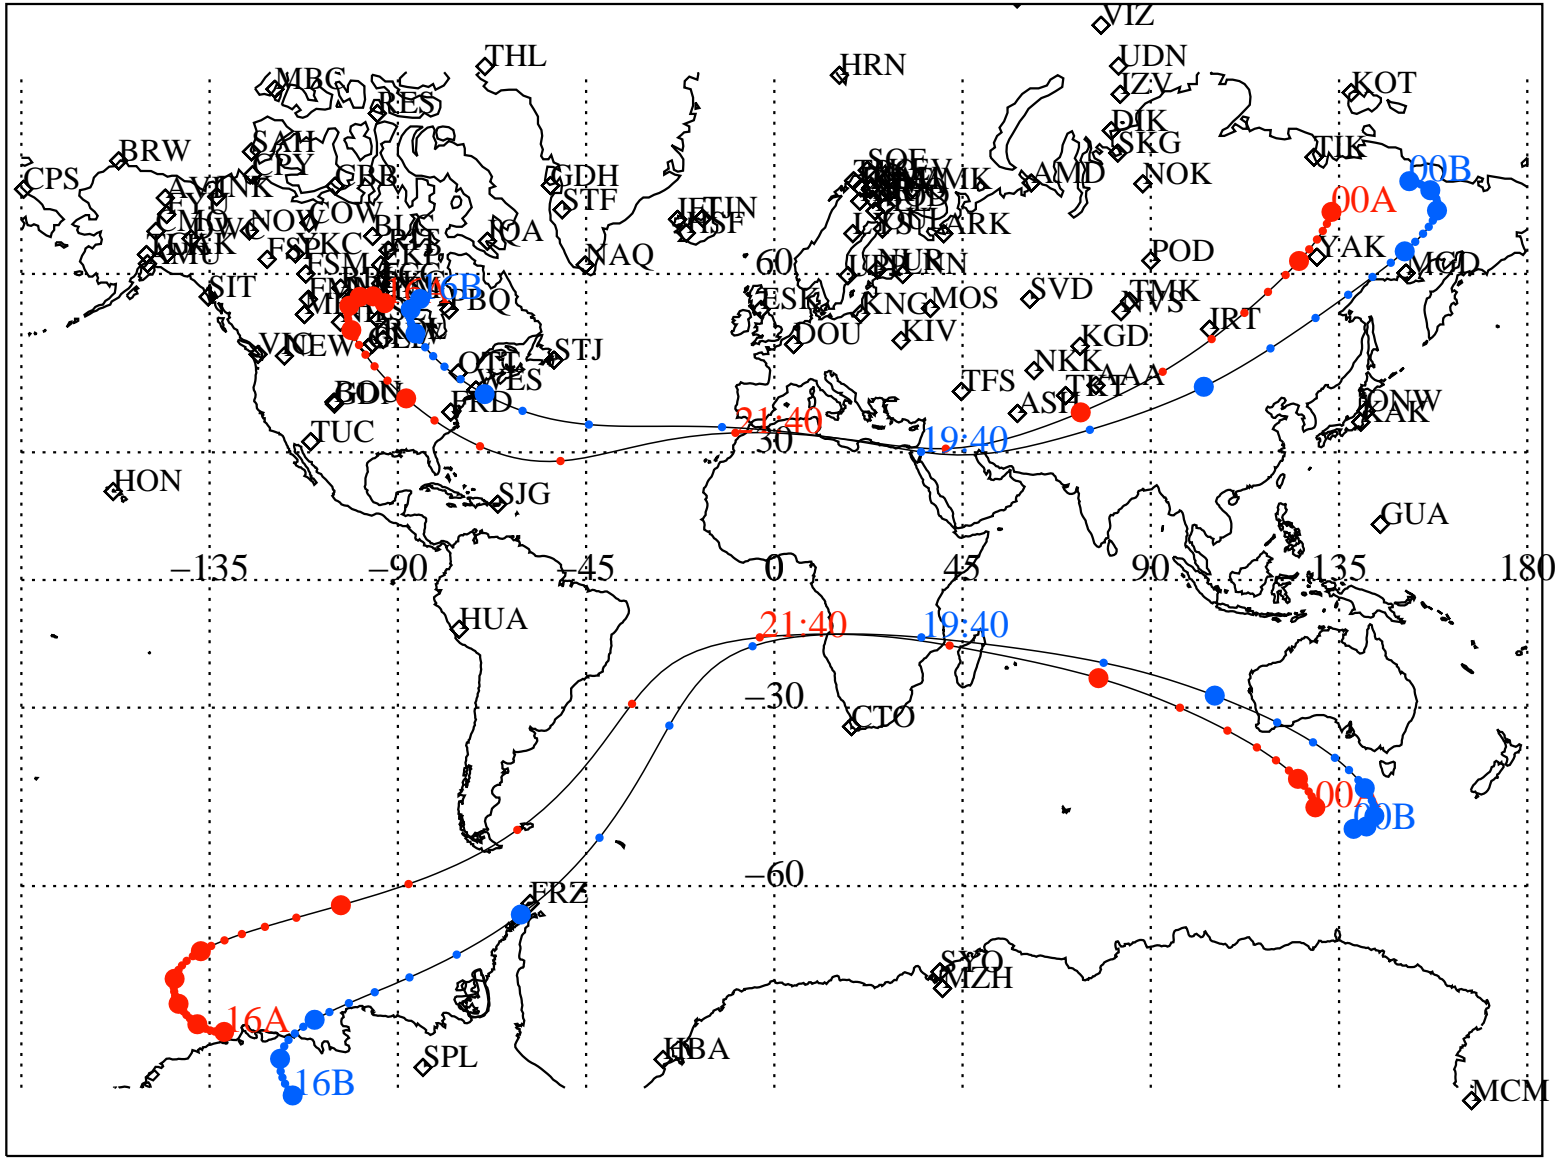

ALE
HELIO S/C ORBITS 2017 321 (11/17) 16:00 to 2017 322 (11/18) 00:00

RBSPA-A, RBSPB-B, CNOFS-CN, MMS1-MMS,