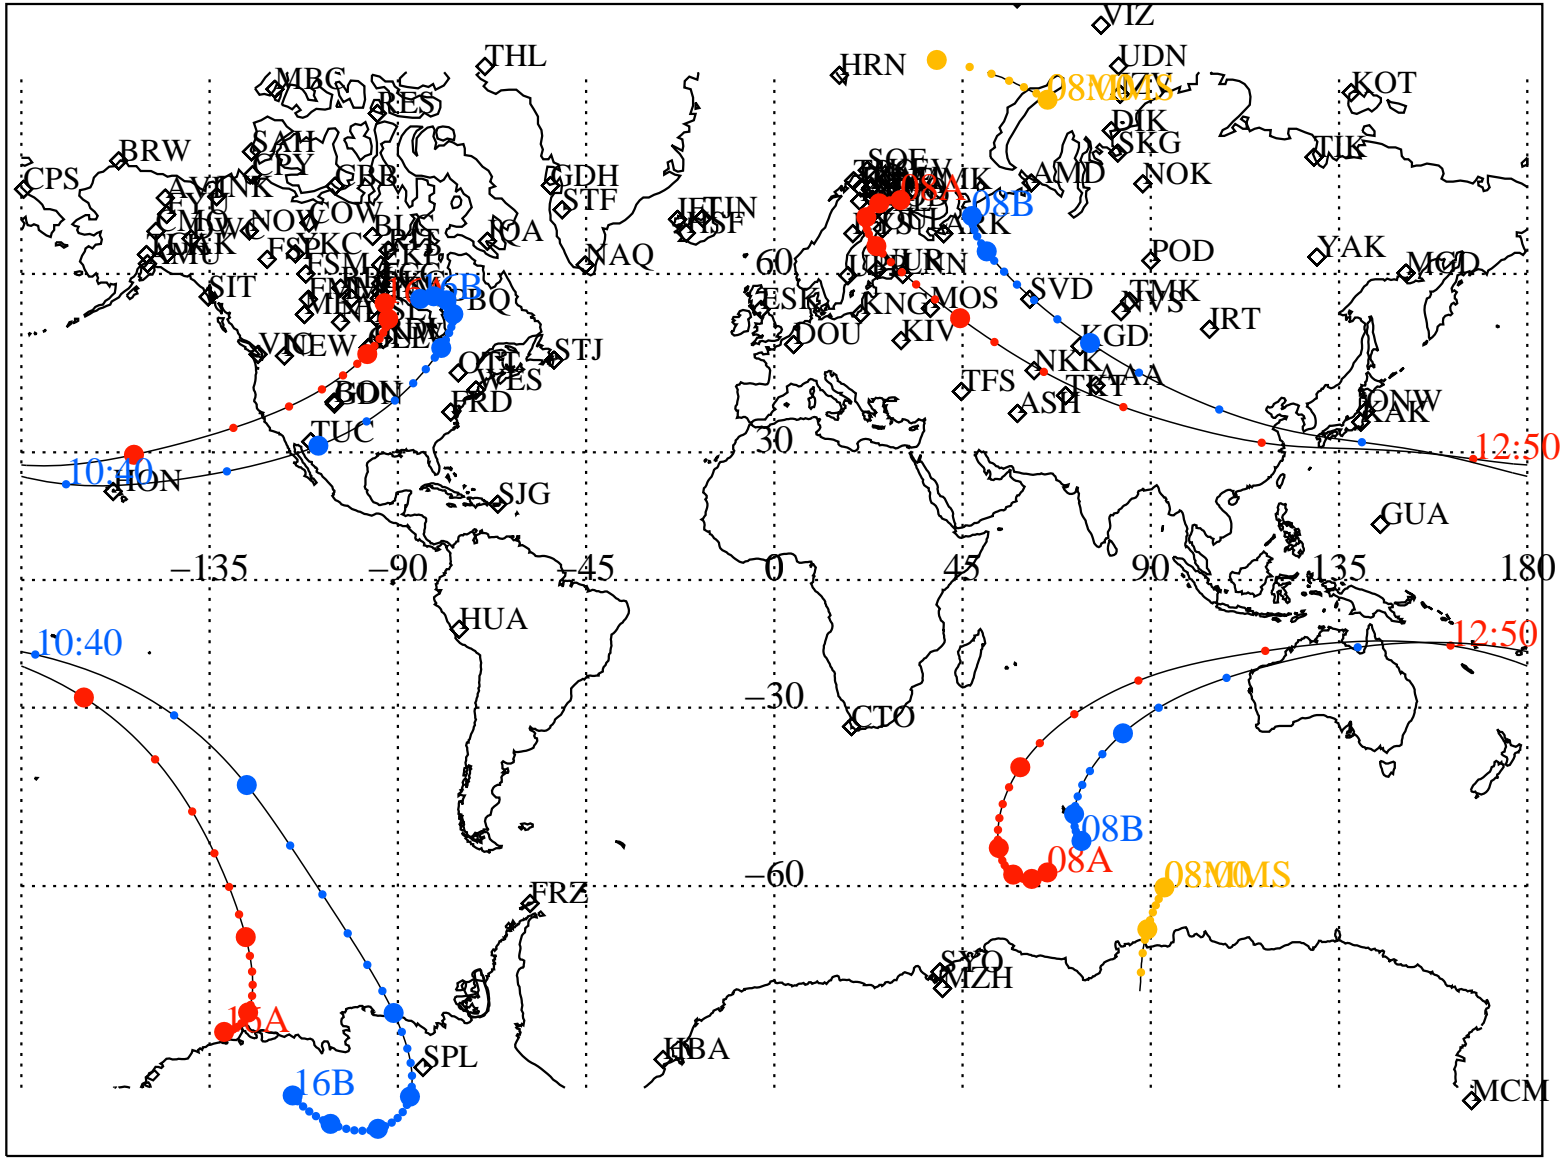

ALE
HELIO S/C ORBITS 2017 321 (11/17) 08:00 to 2017 321 (11/17) 16:00

RBSPA-A, RbspB-B, CNOFS-CN, MMS1-MMS,