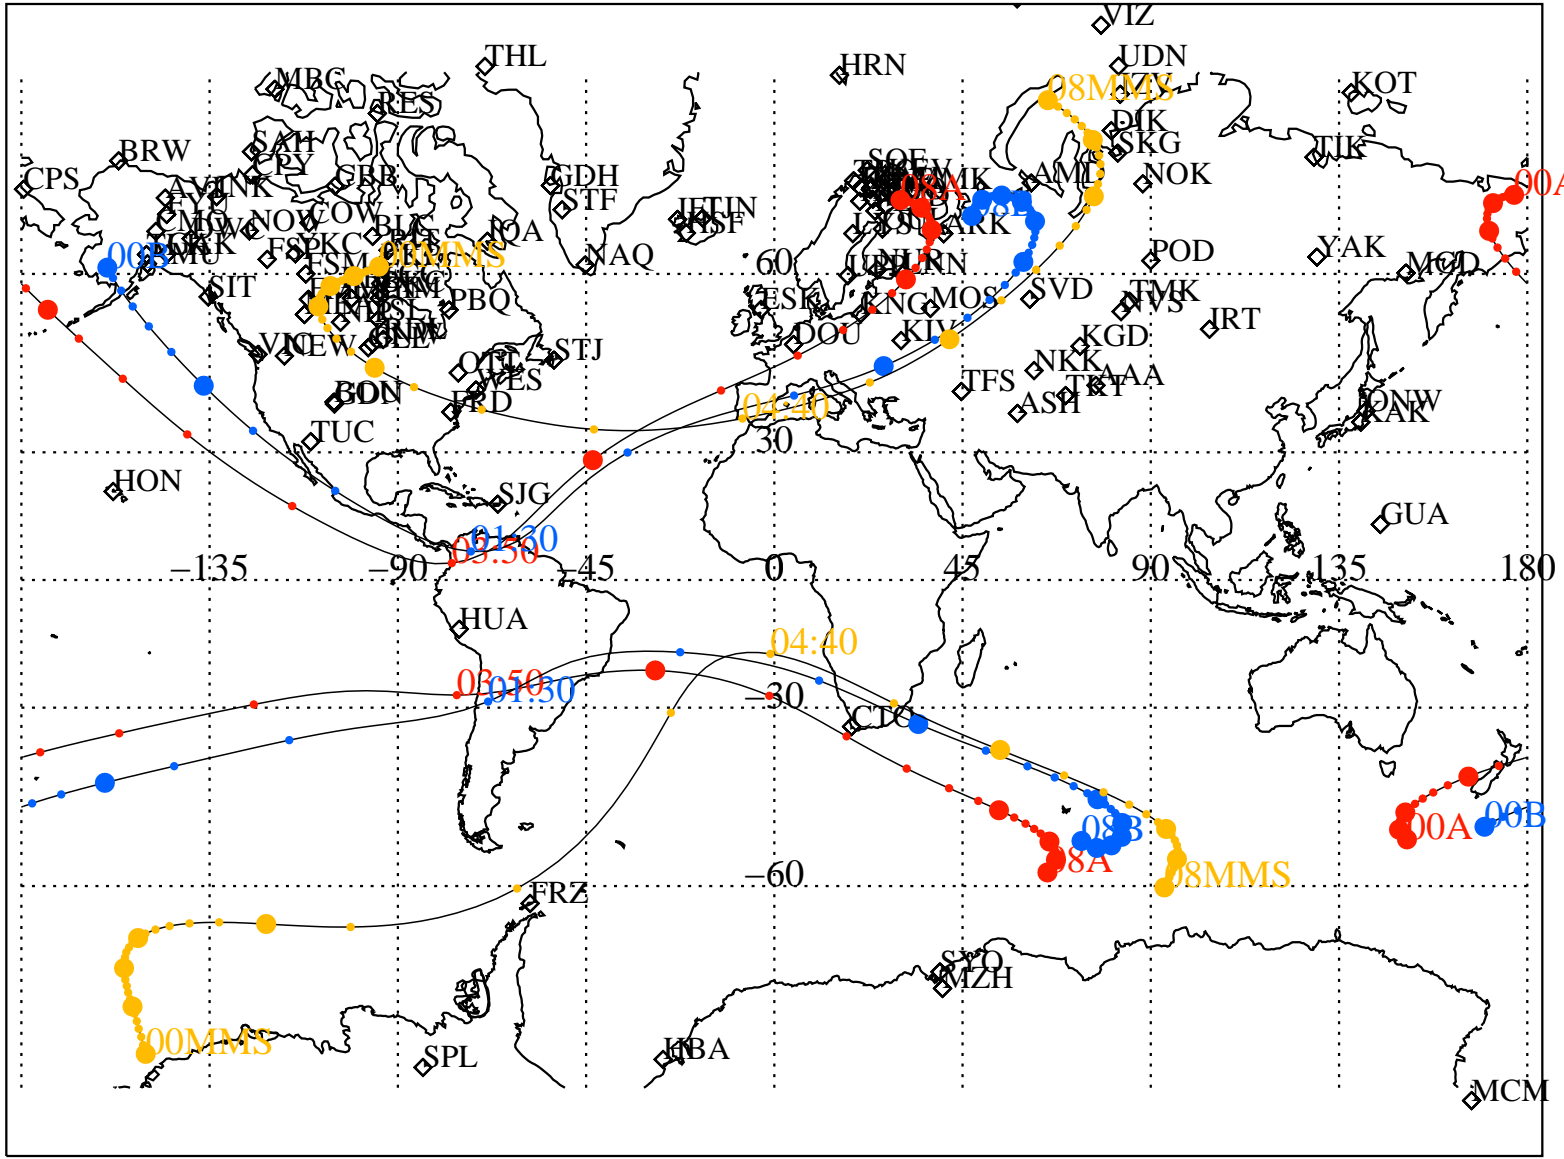

ALE  
 HELIO S/C ORBITS 2017 321 (11/17) 00:00 to 2017 321 (11/17) 08:00

RBSPA-A, RBSPB-B, CNOFS-CN, MMS1-MMS,