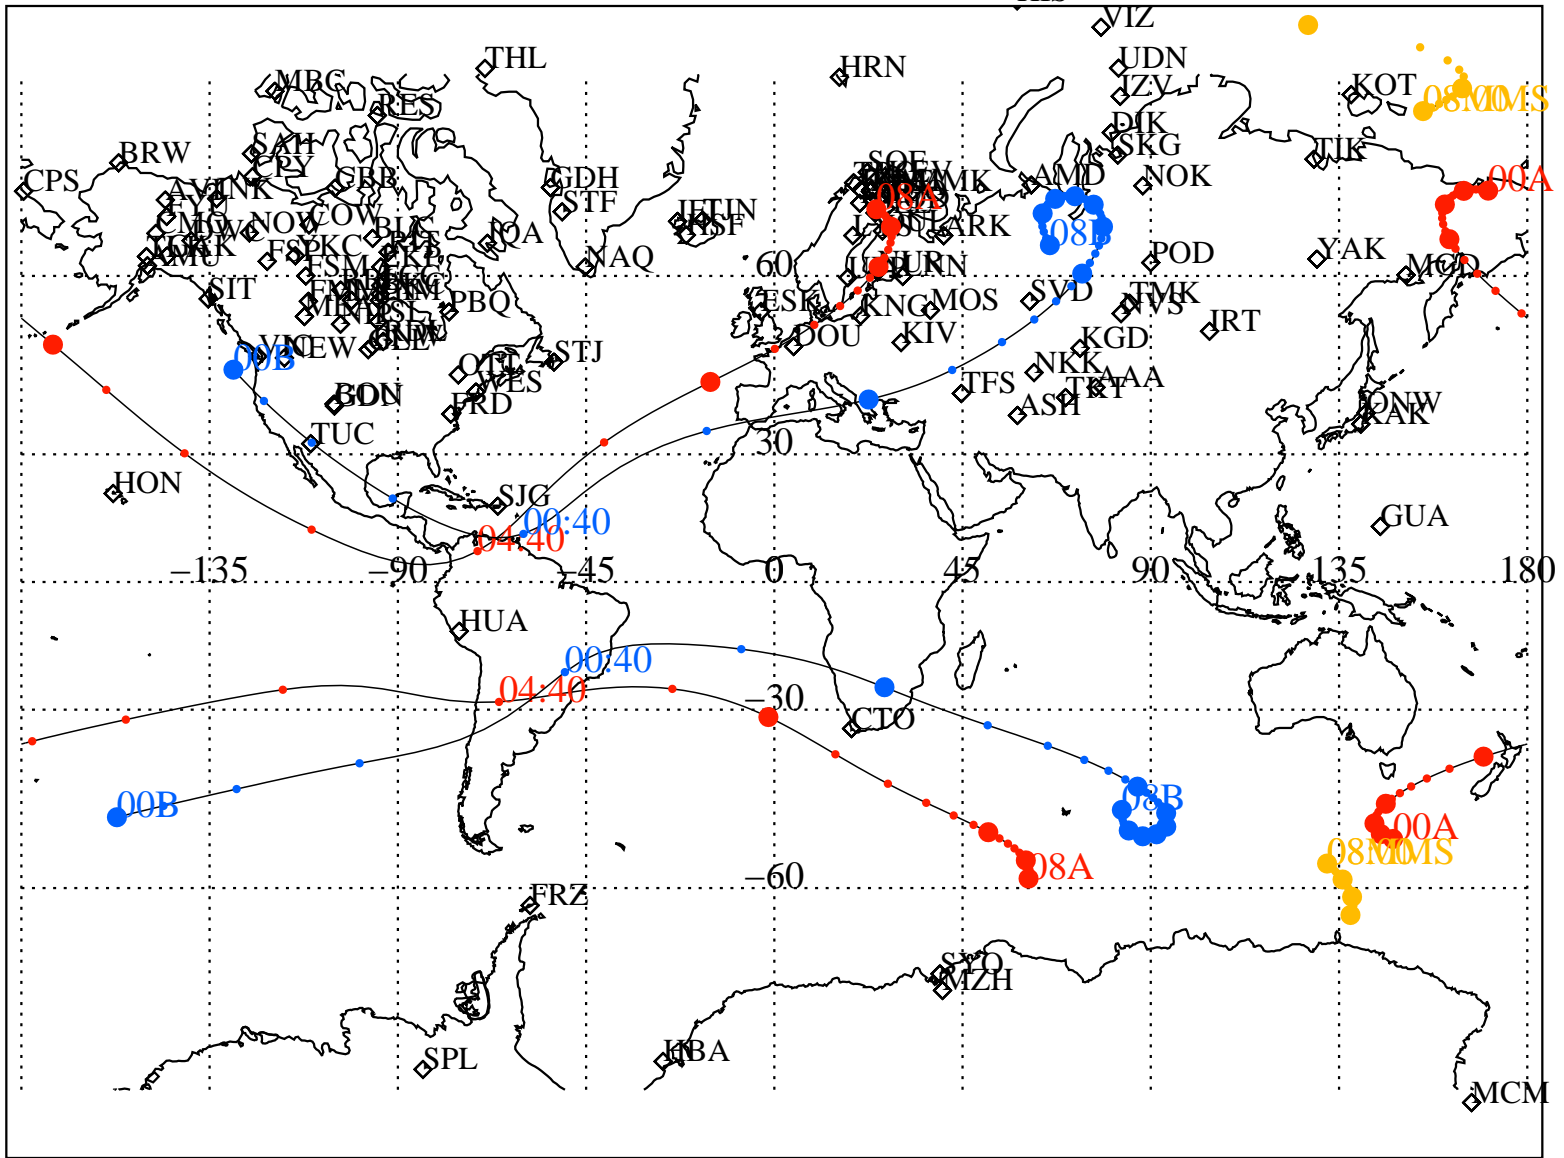

ALE
HELIO S/C ORBITS 2017 315 (11/11) 00:00 to 2017 315 (11/11) 08:00

RBSPA-A, RBSPB-B, CNOFS-CN, MMS1-MMS,