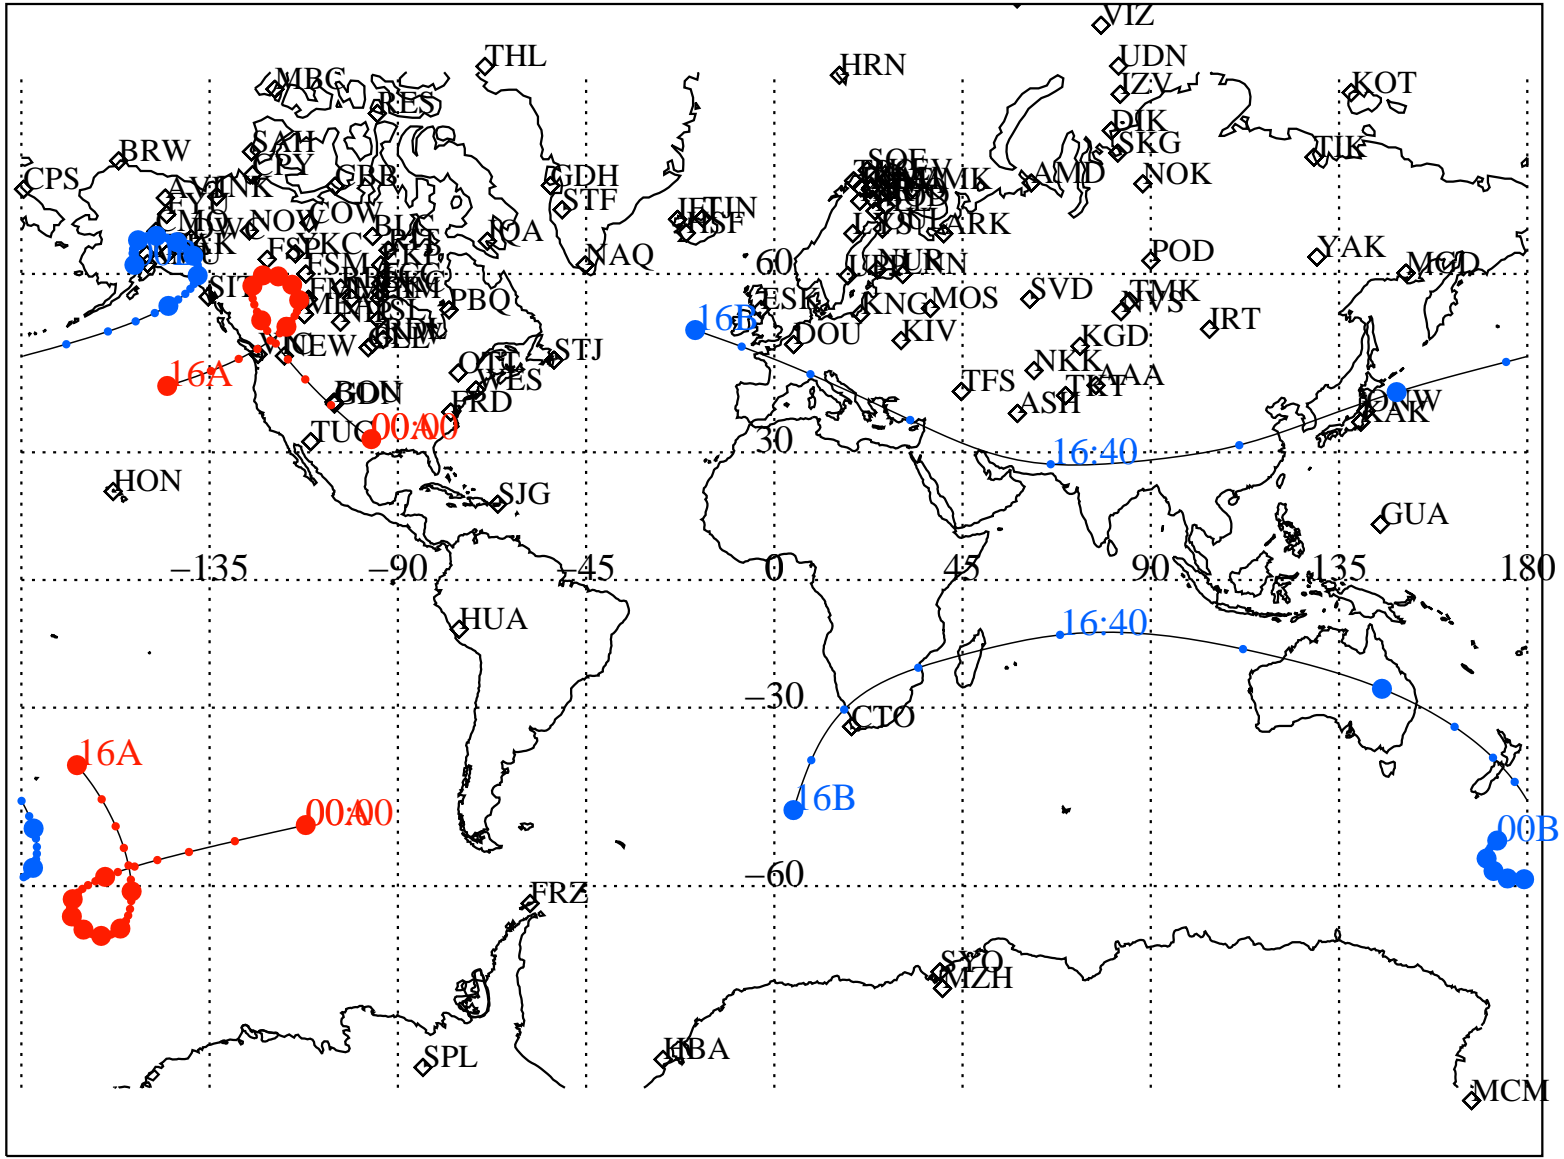

ALE  
**HELIO S/C ORBITS 2017 300 (10/27) 16:00 to 2017 301 (10/28) 00:00**

RBSPA-A, RBSPB-B, CNOFS-CN, MMS1-MMS,