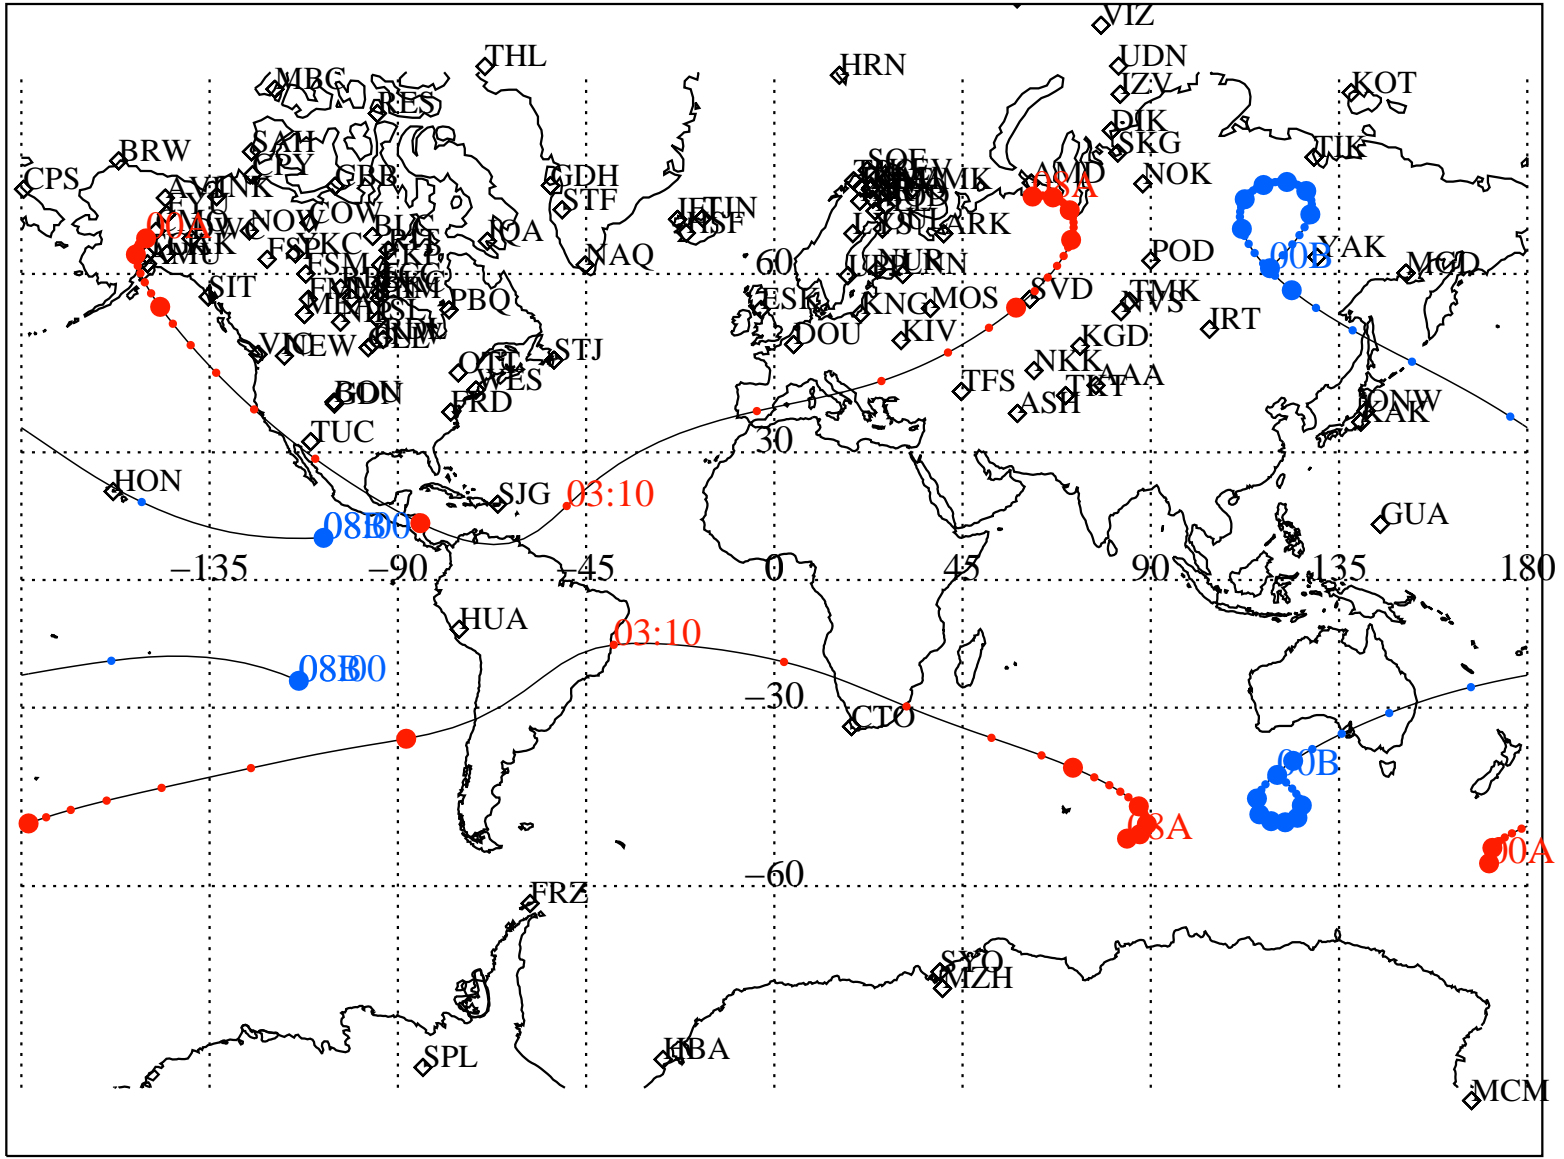

ALE  
**HELIO S/C ORBITS 2017 280 (10/07) 00:00 to 2017 280 (10/07) 08:00**

RBSPA-A, RBSPB-B, CNOFS-CN, MMS1-MMS,