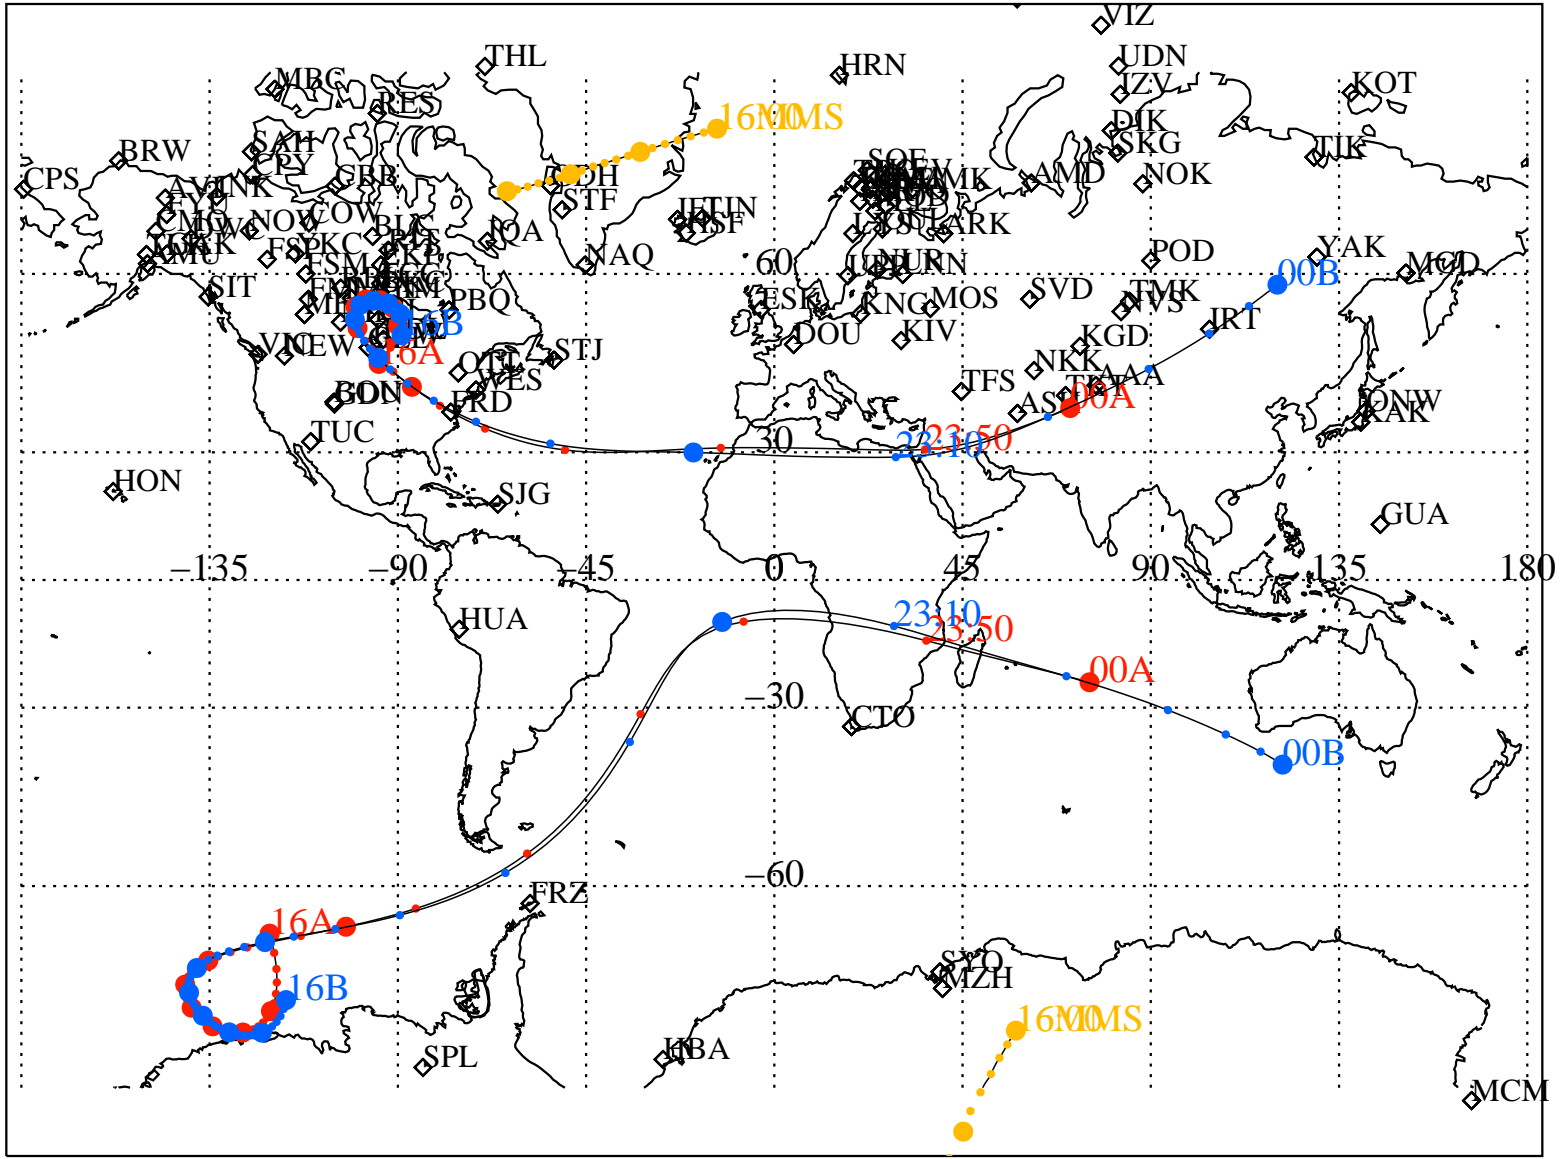

ALE  
**HELIO S/C ORBITS 2017 259 (09/16) 16:00 to 2017 260 (09/17) 00:00**

RBSPA-A, RBSPB-B, CNOFS-CN, MMS1-MMS,