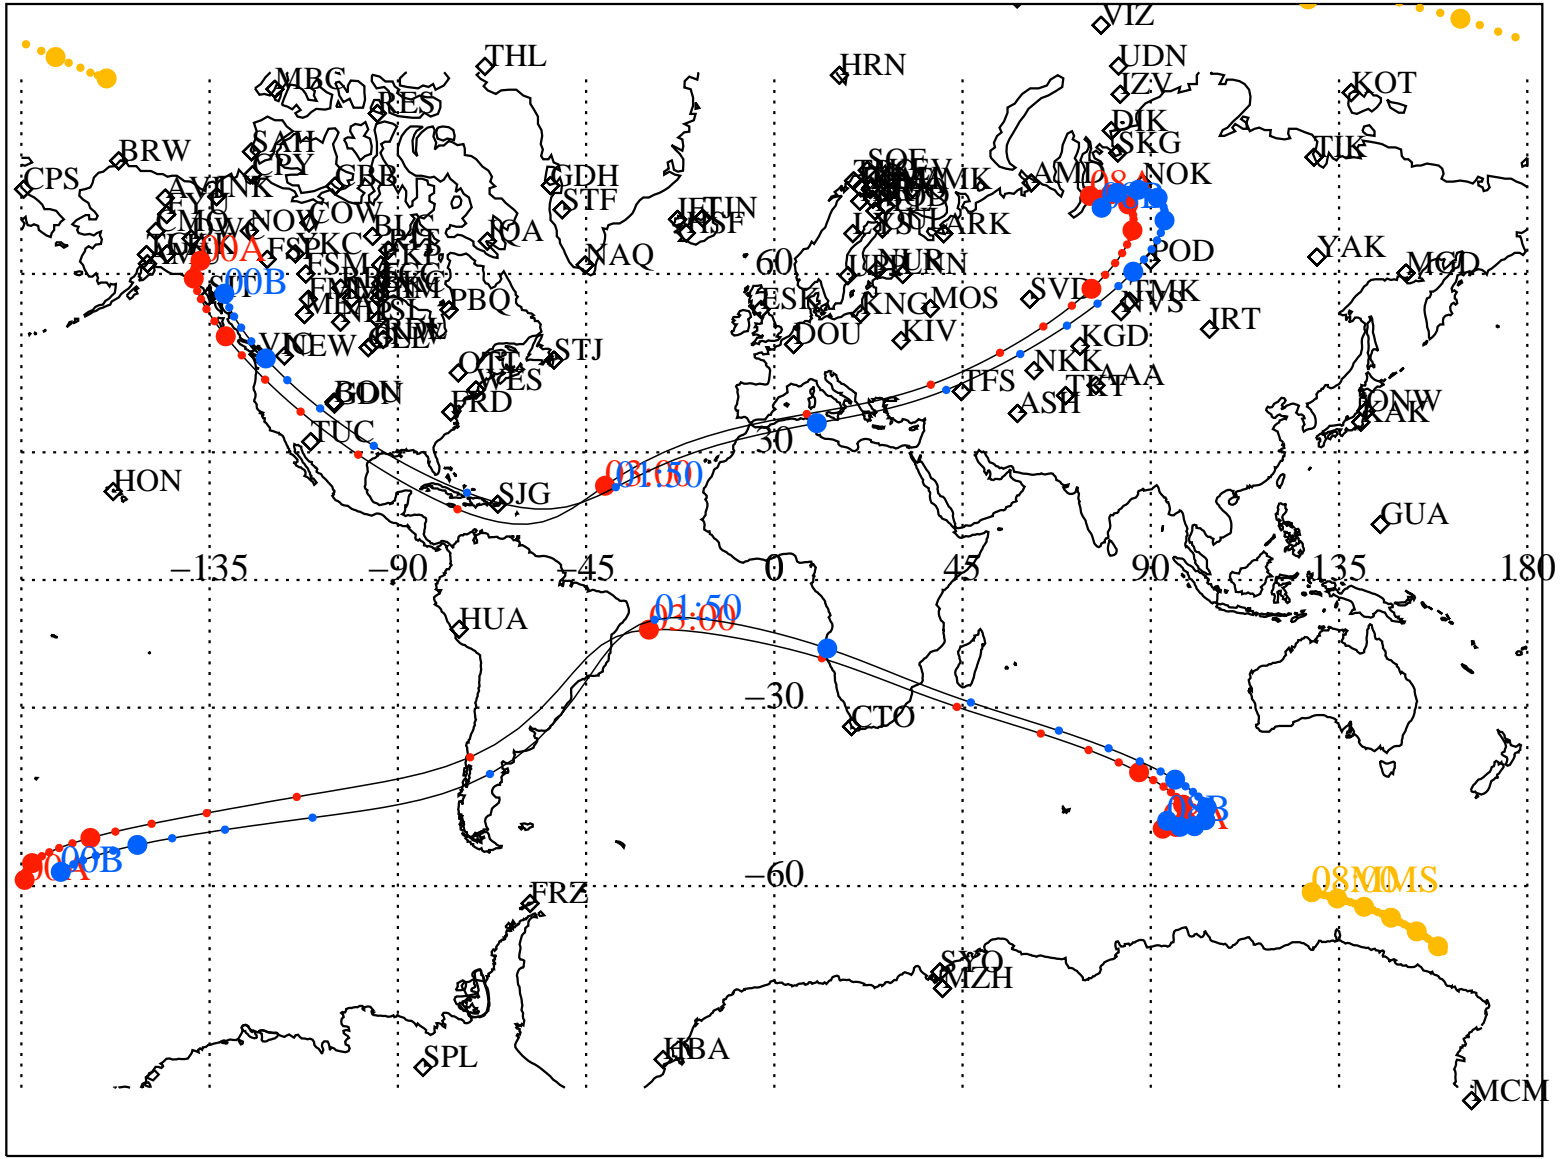

ALE  
 HELIO S/C ORBITS 2017 258 (09/15) 00:00 to 2017 258 (09/15) 08:00

RBSPA-A, RBSPB-B, CNOFS-CN, MMS1-MMS,