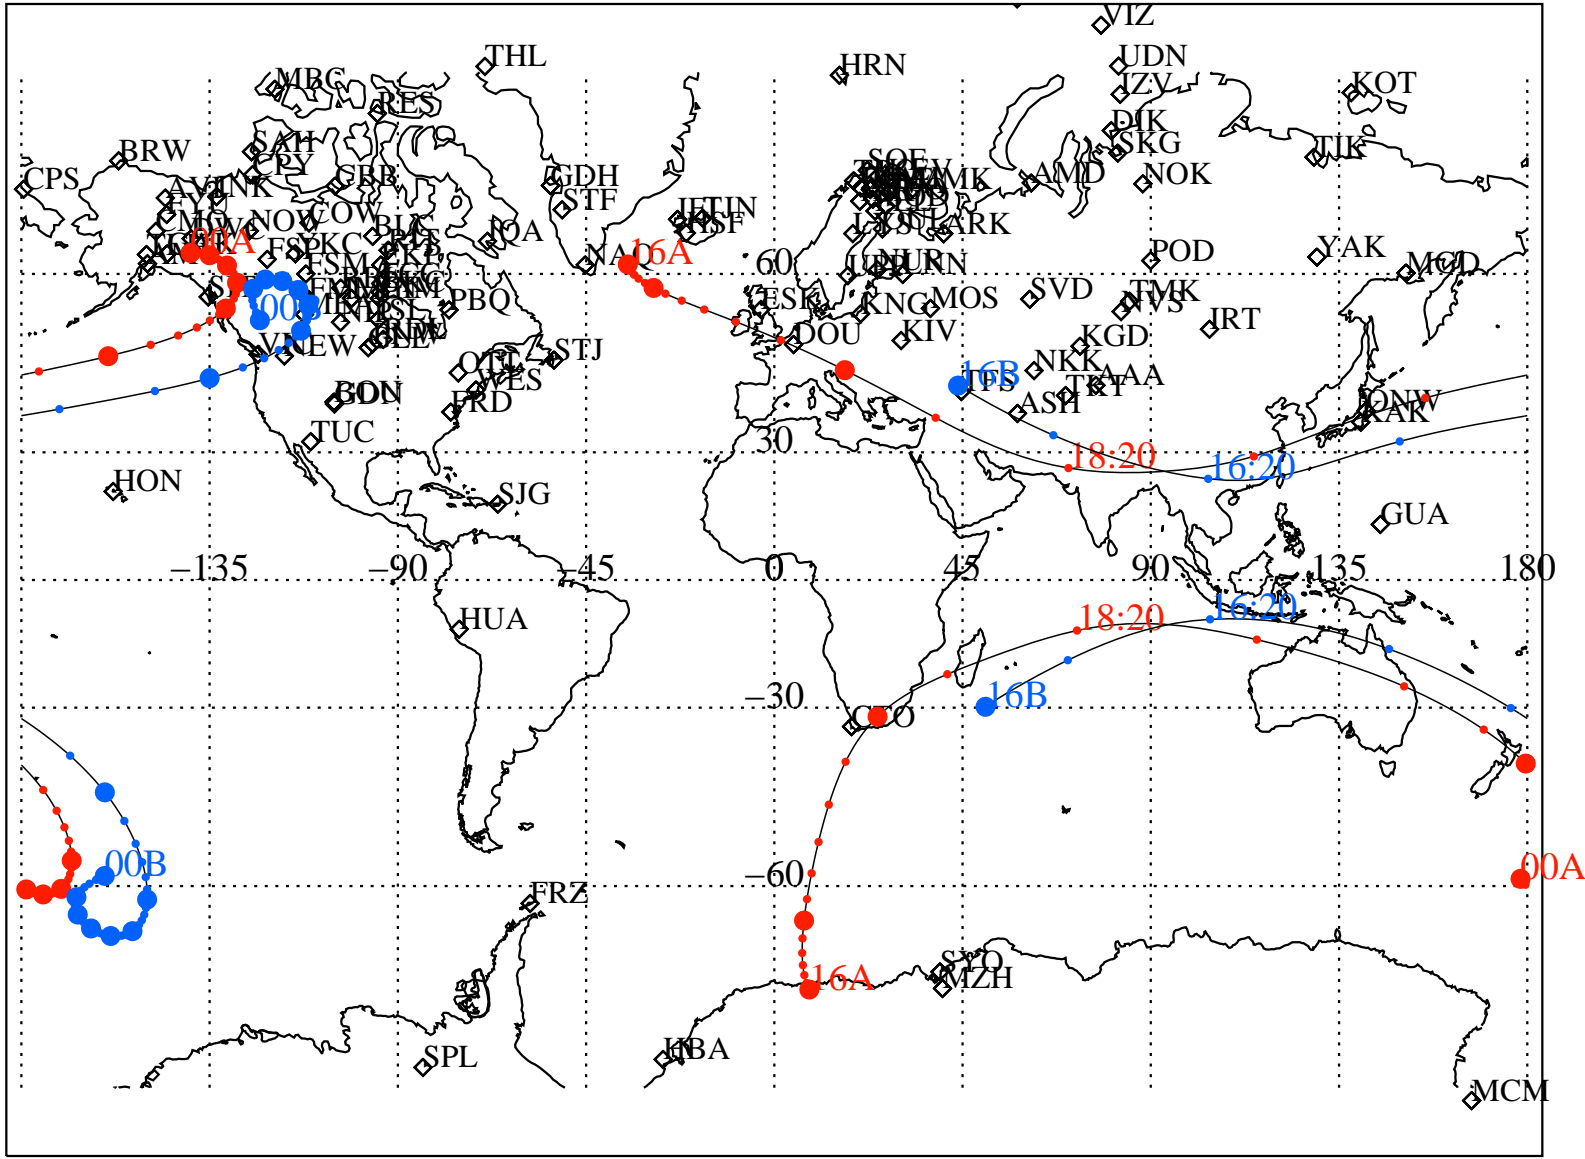

ALE  
**HELIO S/C ORBITS 2017 254 (09/11) 16:00 to 2017 255 (09/12) 00:00**

RBSPA-A, RBSPB-B, CNOFS-CN, MMS1-MMS,