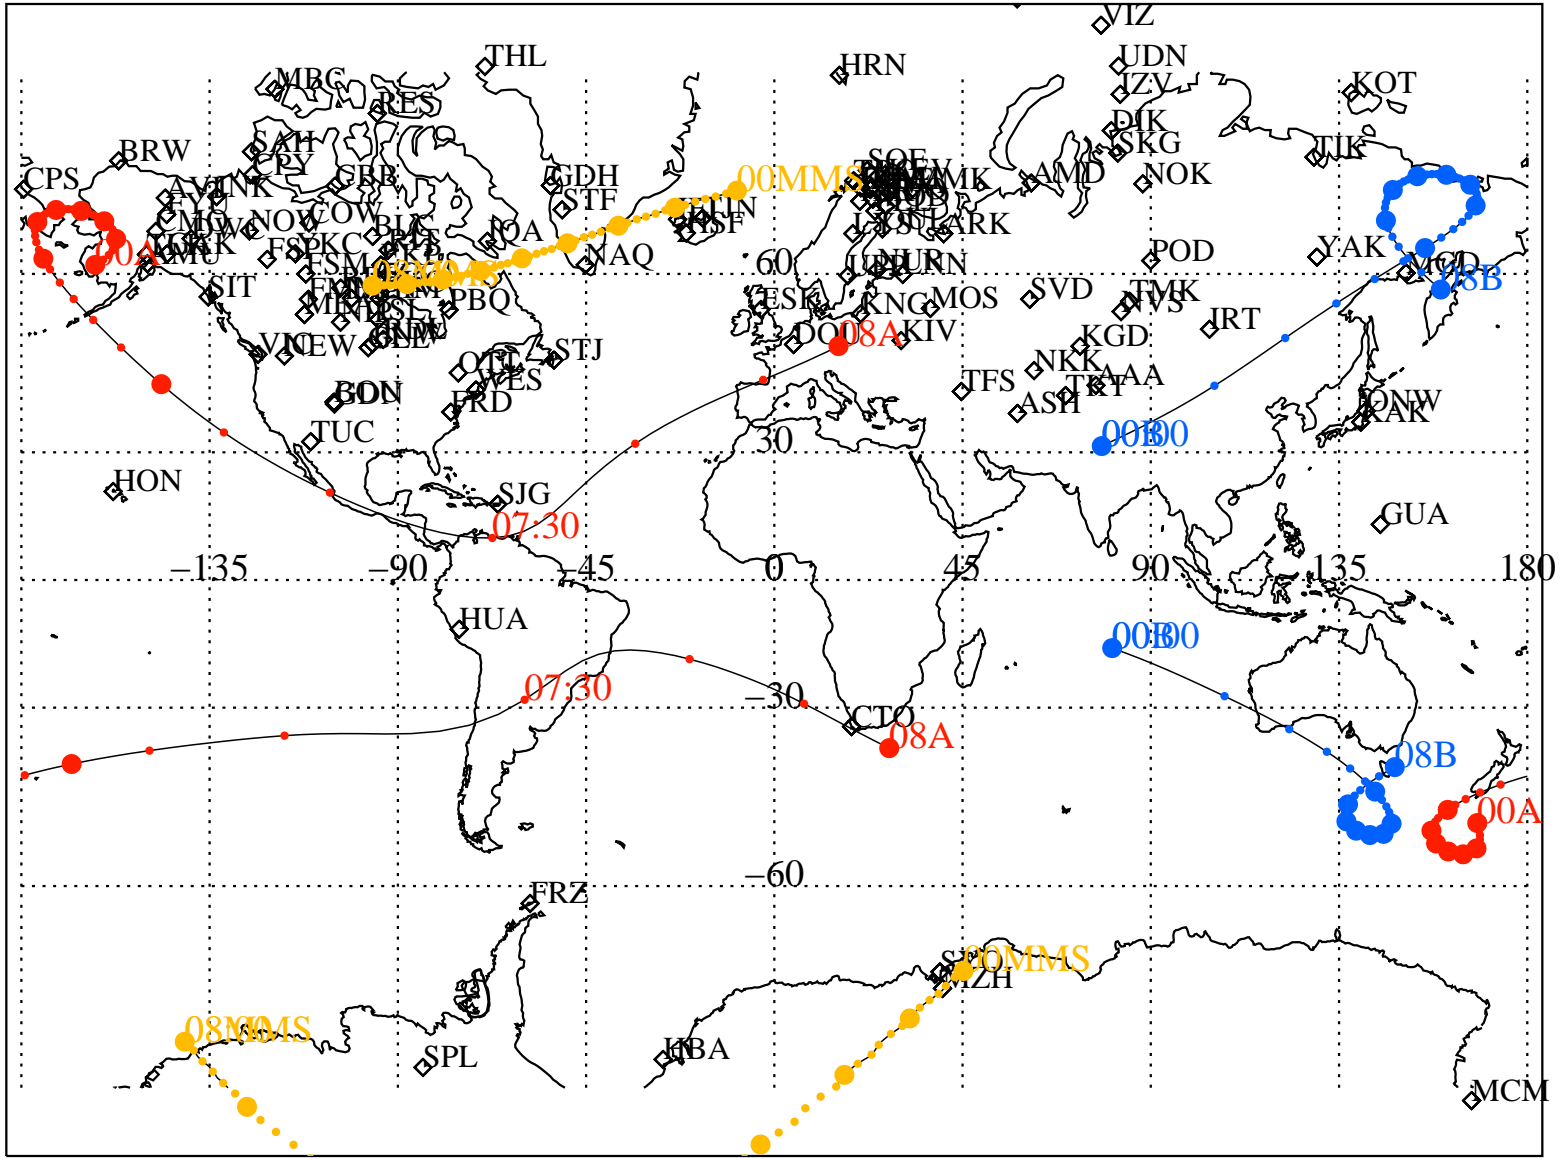

ALE  
**HELIO S/C ORBITS 2017 200 (07/19) 00:00 to 2017 200 (07/19) 08:00**

RBSPA-A, RbspB-B, CNOFS-CN, MMS1-MMS,