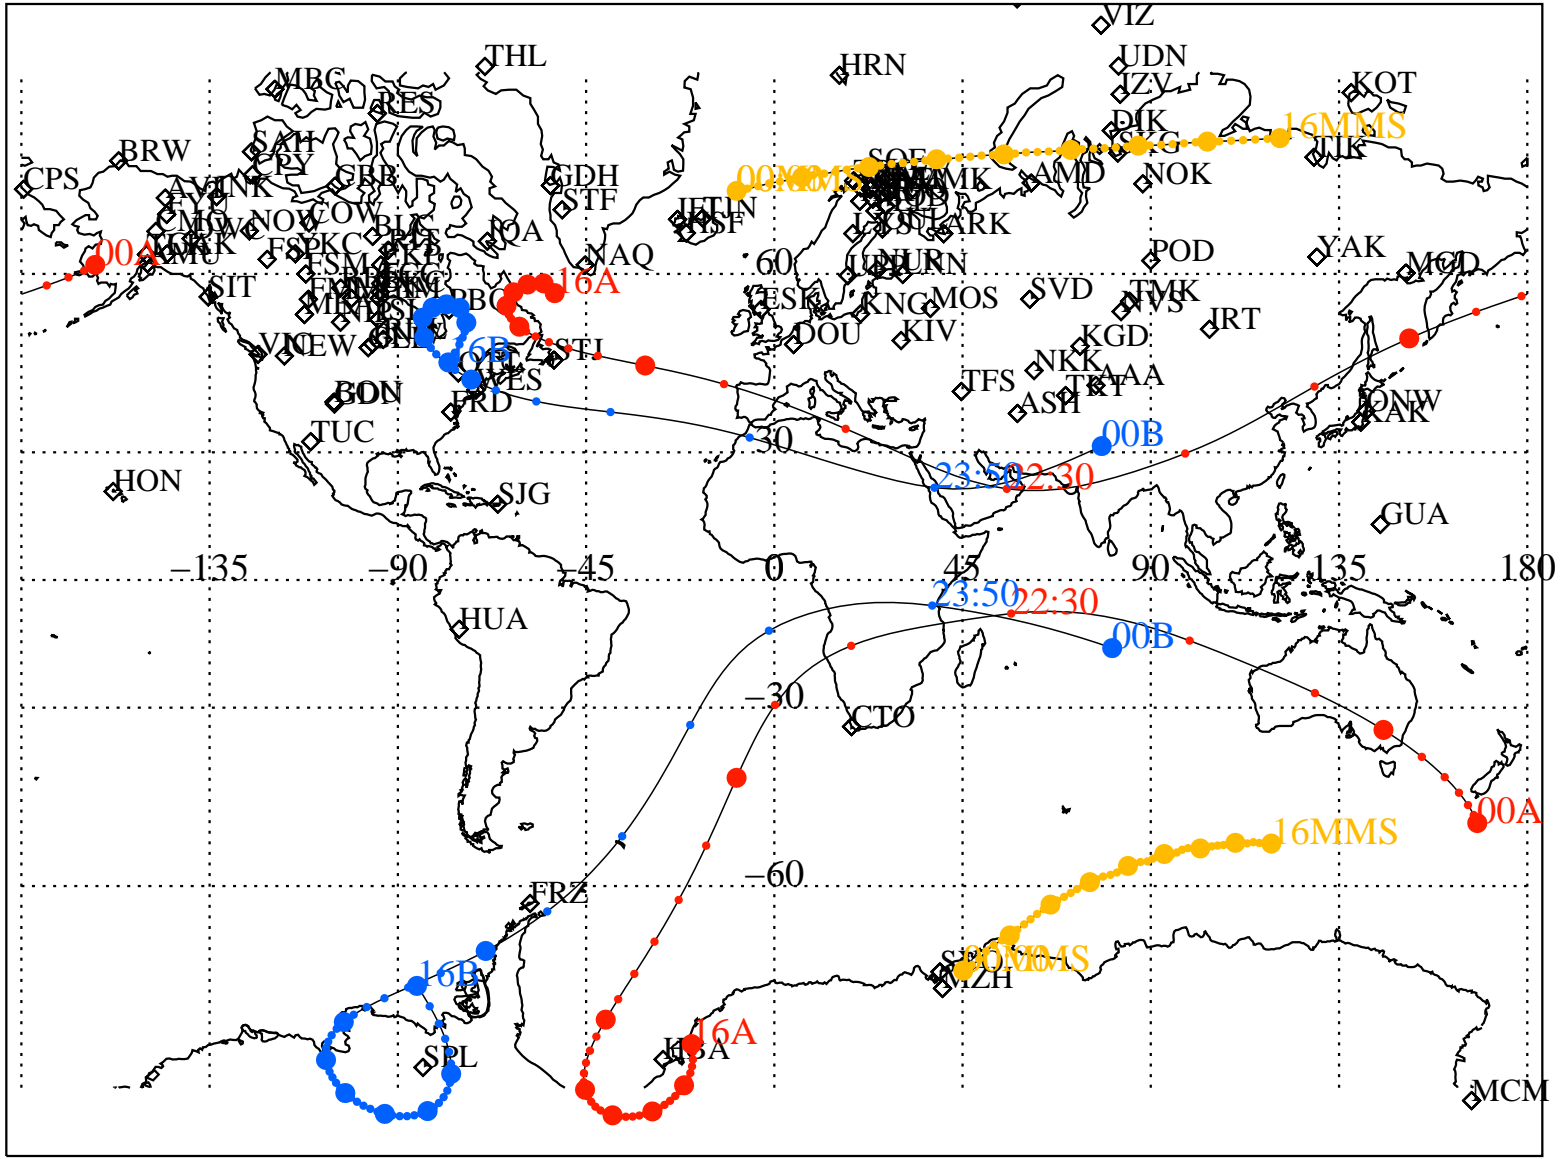

ALE  
**HELIO S/C ORBITS 2017 199 (07/18) 16:00 to 2017 200 (07/19) 00:00**

RBSPA-A, RBSPB-B, CNOFS-CN, MMS1-MMS,