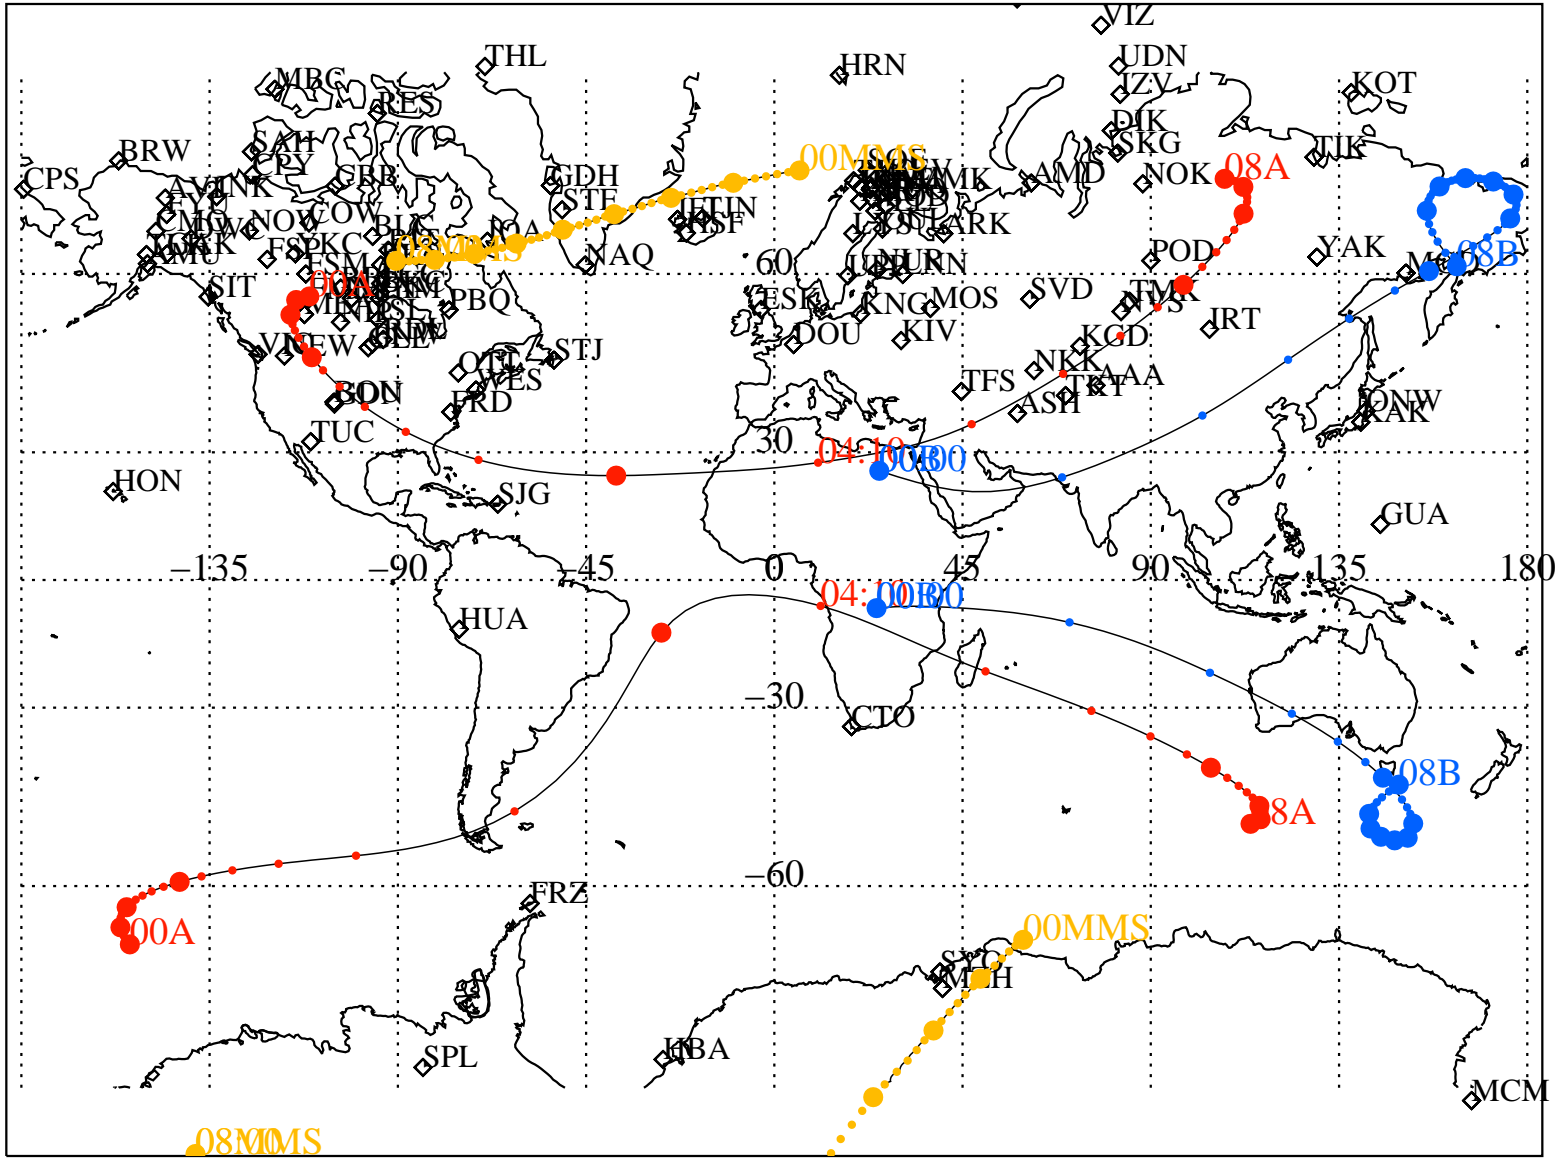

ALE
HELIO S/C ORBITS 2017 180 (06/29) 00:00 to 2017 180 (06/29) 08:00

RBSPA-A, RBSPB-B, CNOFS-CN, MMS1-MMS,