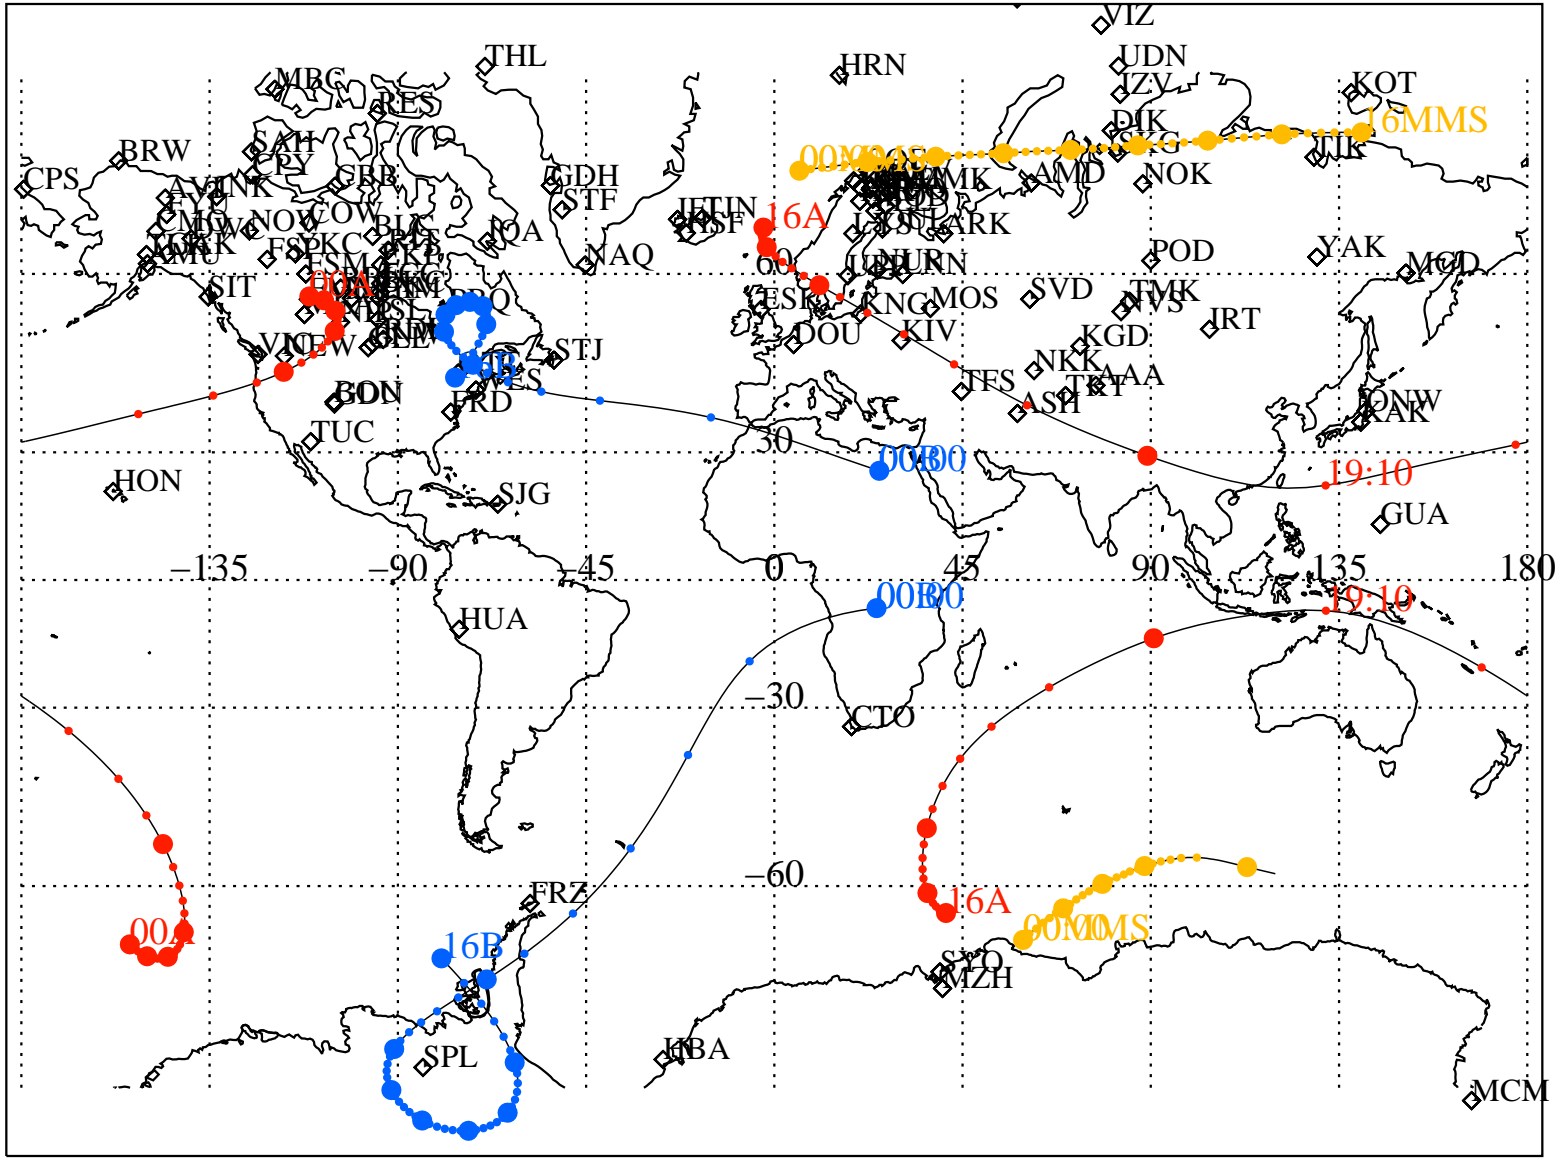

ALE  
**HELIO S/C ORBITS 2017 179 (06/28) 16:00 to 2017 180 (06/29) 00:00**

RBSPA-A, RBSPB-B, CNOFS-CN, MMS1-MMS,