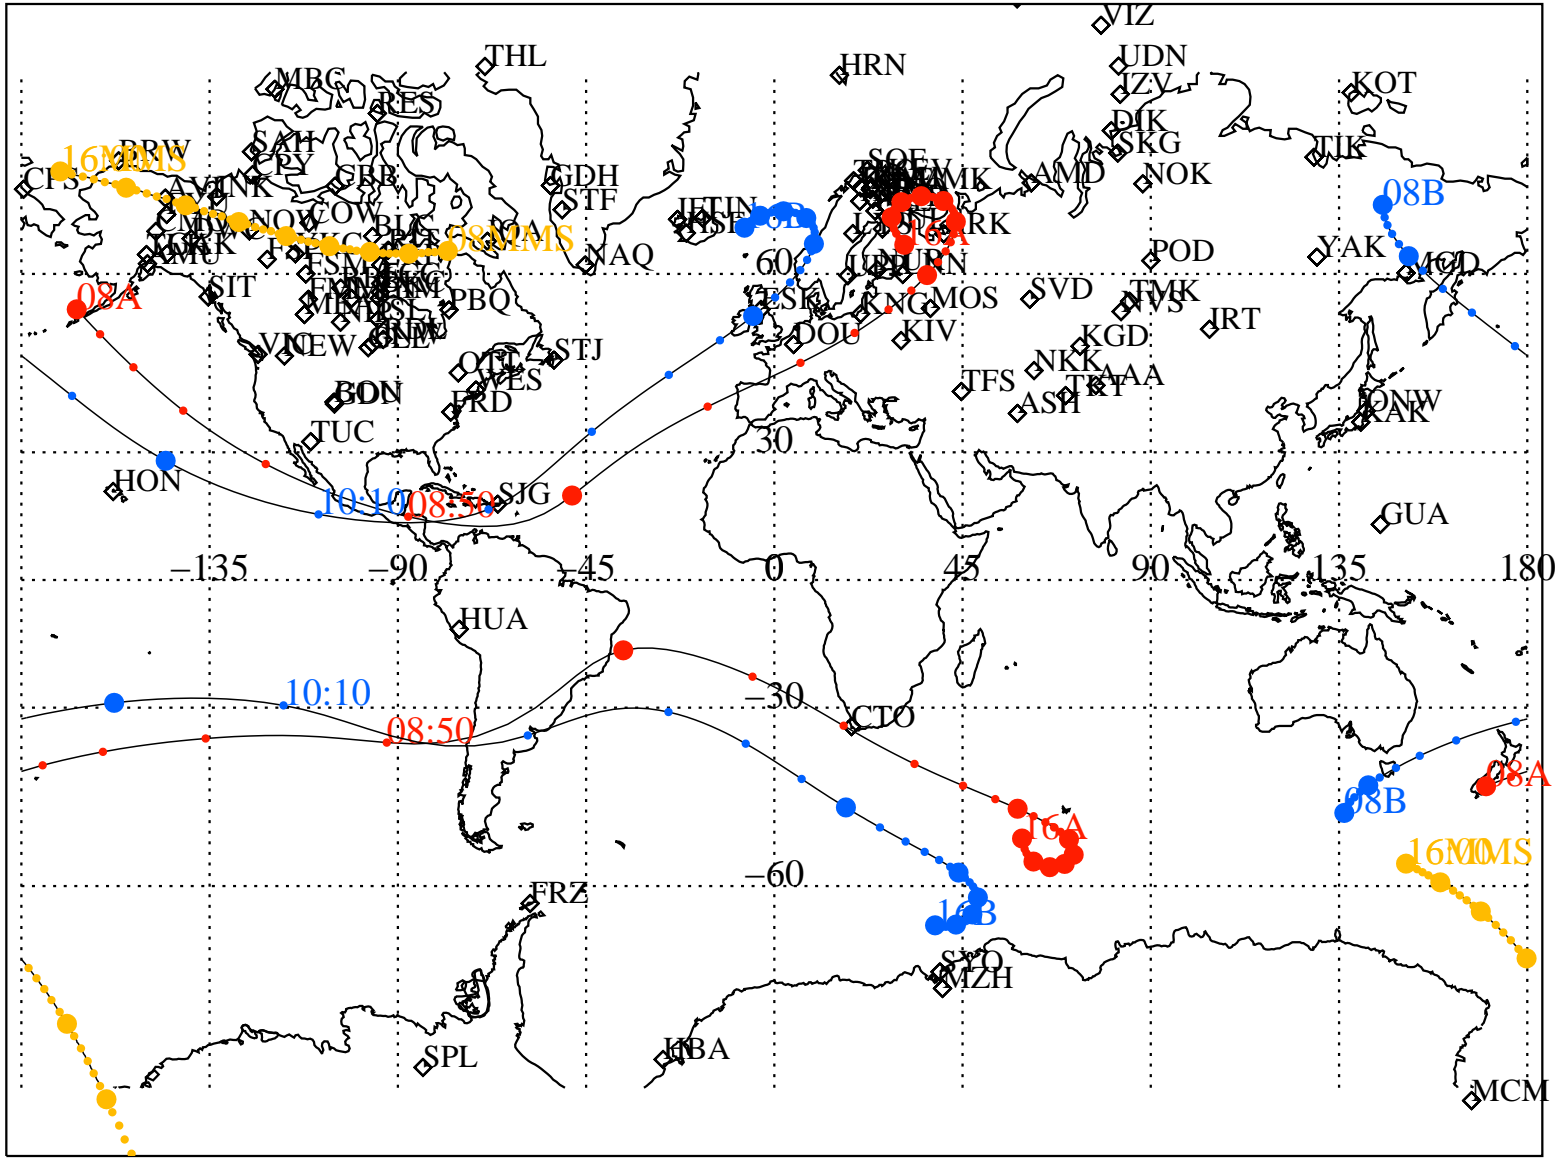

ALE  
 HELIO S/C ORBITS 2017 166 (06/15) 08:00 to 2017 166 (06/15) 16:00

RBSPA-A, RBSPB-B, CNOFS-CN, MMS1-MMS,