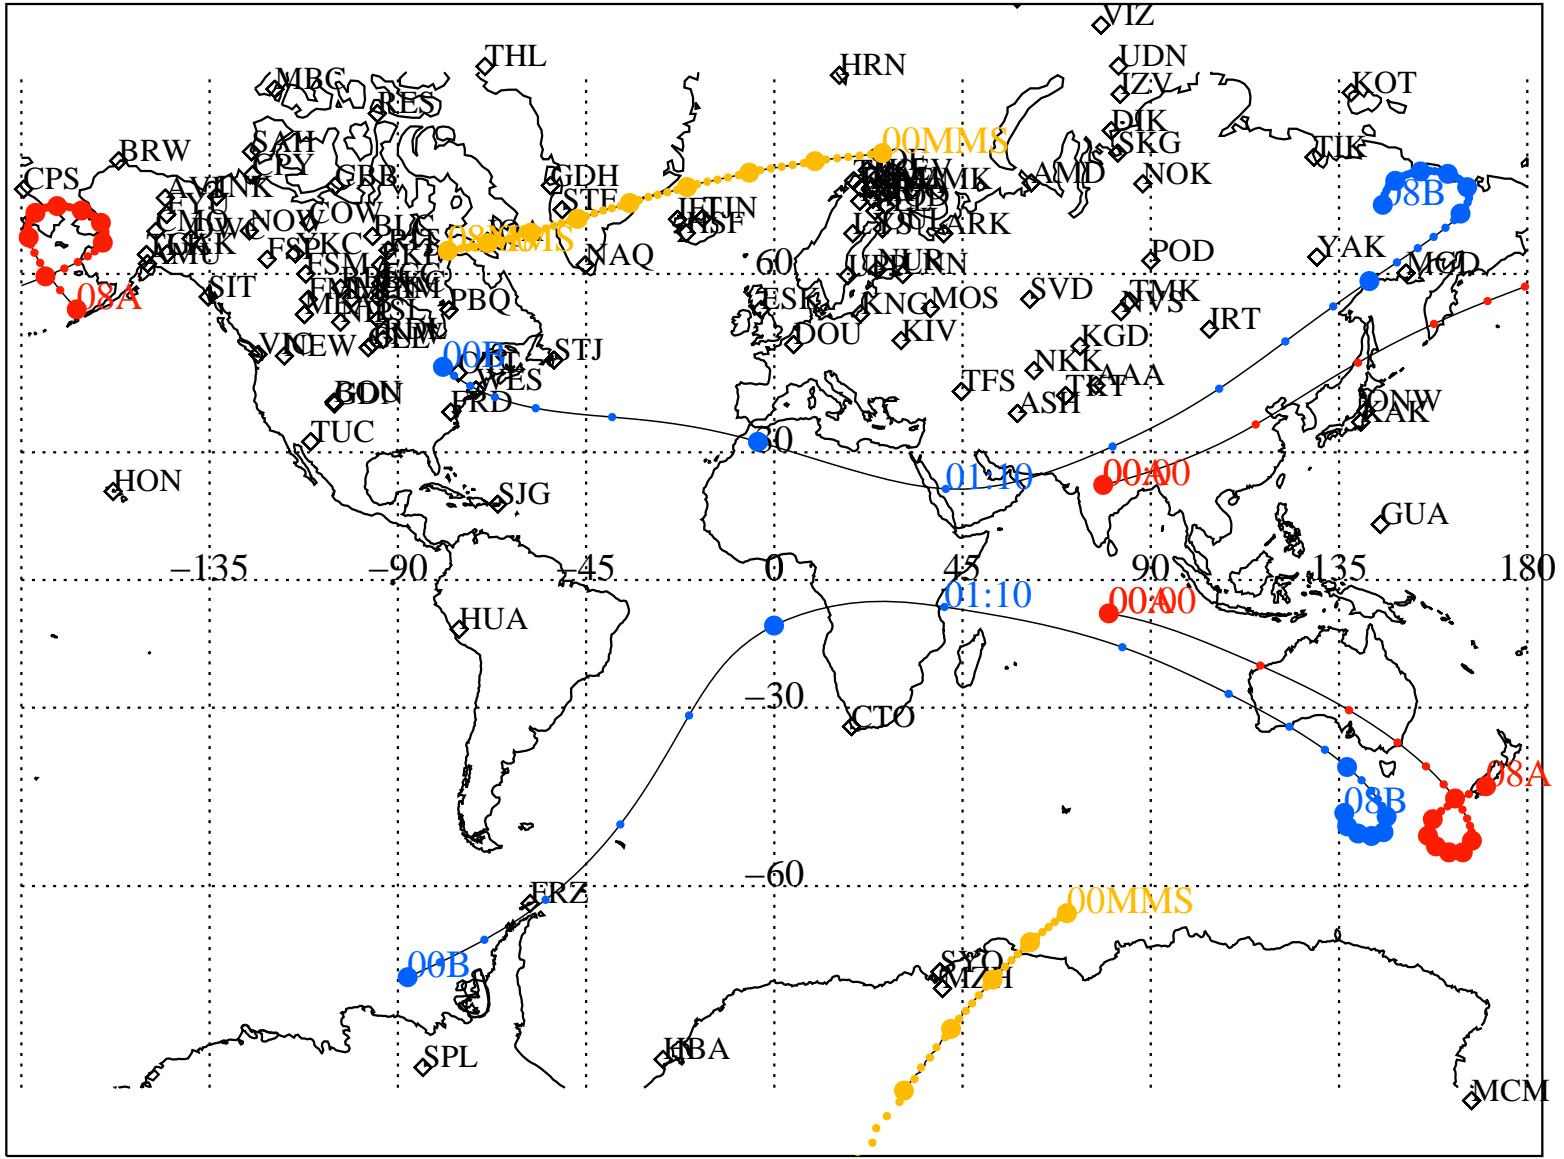

ALE
HELIO S/C ORBITS 2017 166 (06/15) 00:00 to 2017 166 (06/15) 08:00

RBSPA-A, RBSPB-B, CNOFS-CN, MMS1-MMS,