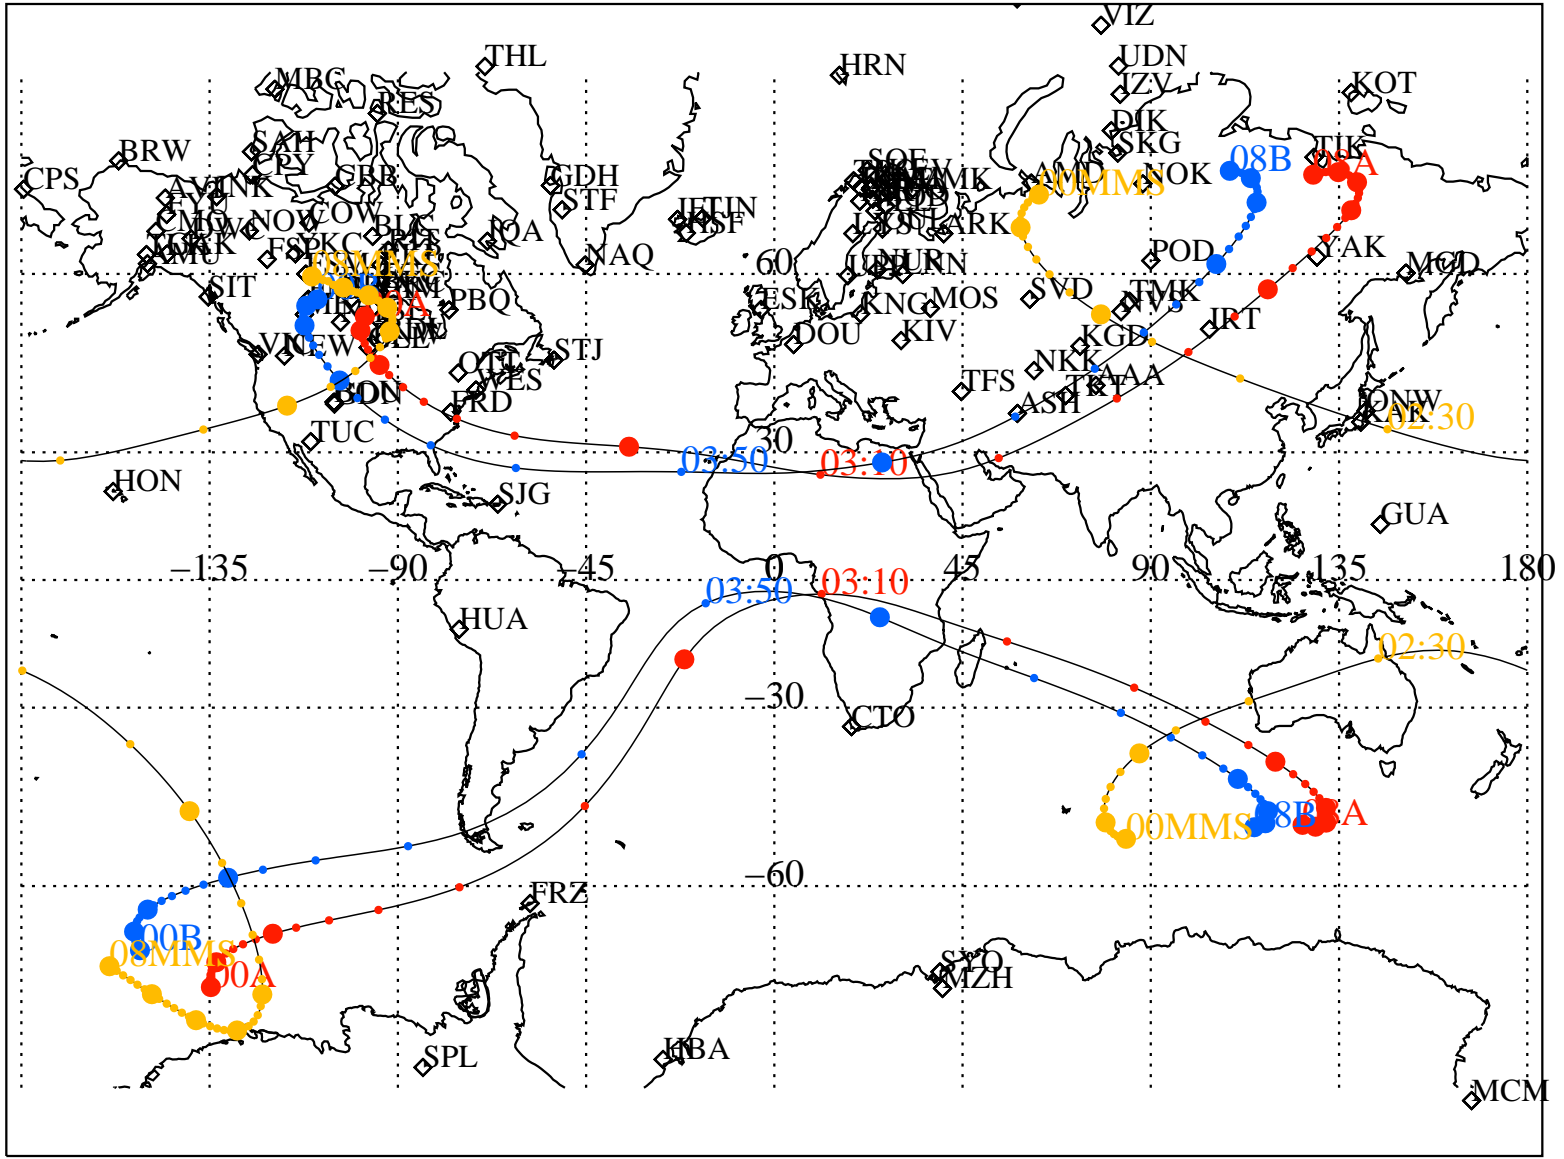

ALE  
**HELIO S/C ORBITS 2017 164 (06/13) 00:00 to 2017 164 (06/13) 08:00**

RBSPA-A, RBSPB-B, CNOFS-CN, MMS1-MMS,