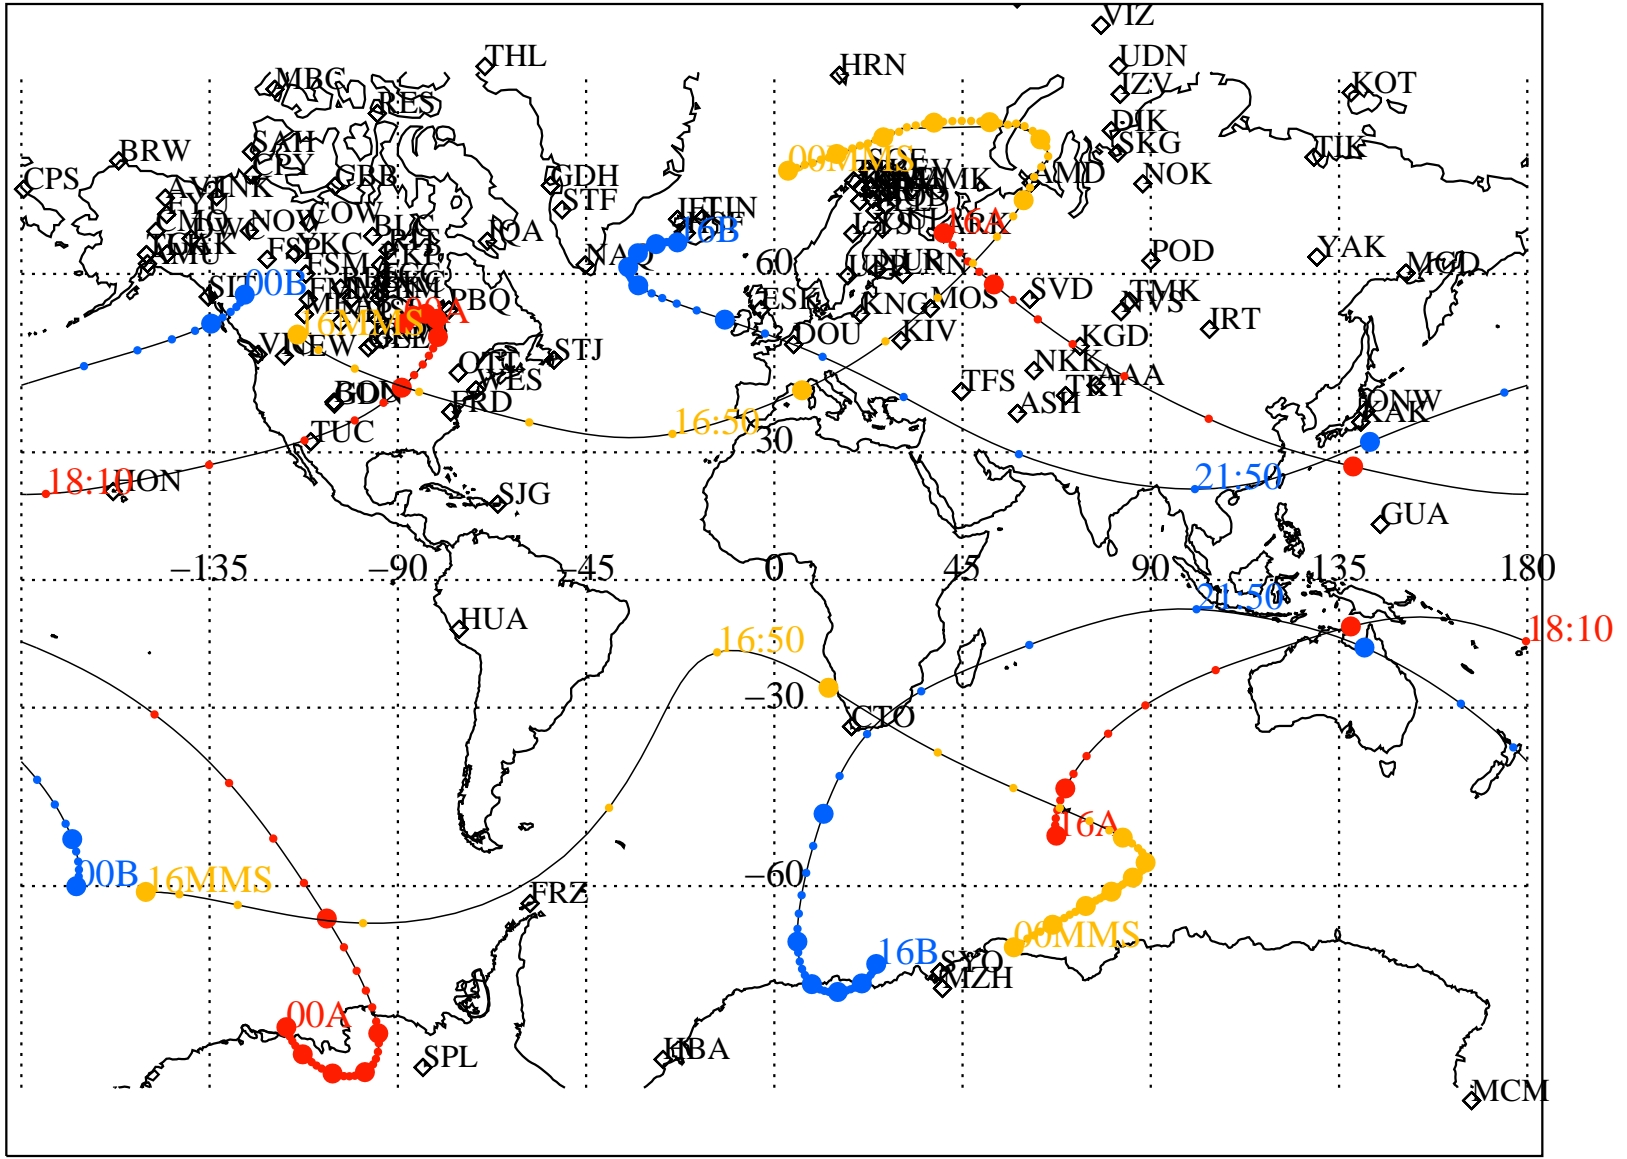

ALE  
**HELIO S/C ORBITS 2017 141 (05/21) 16:00 to 2017 142 (05/22) 00:00**

RBSPA-A, RBSPB-B, CNOFS-CN, MMS1-MMS,