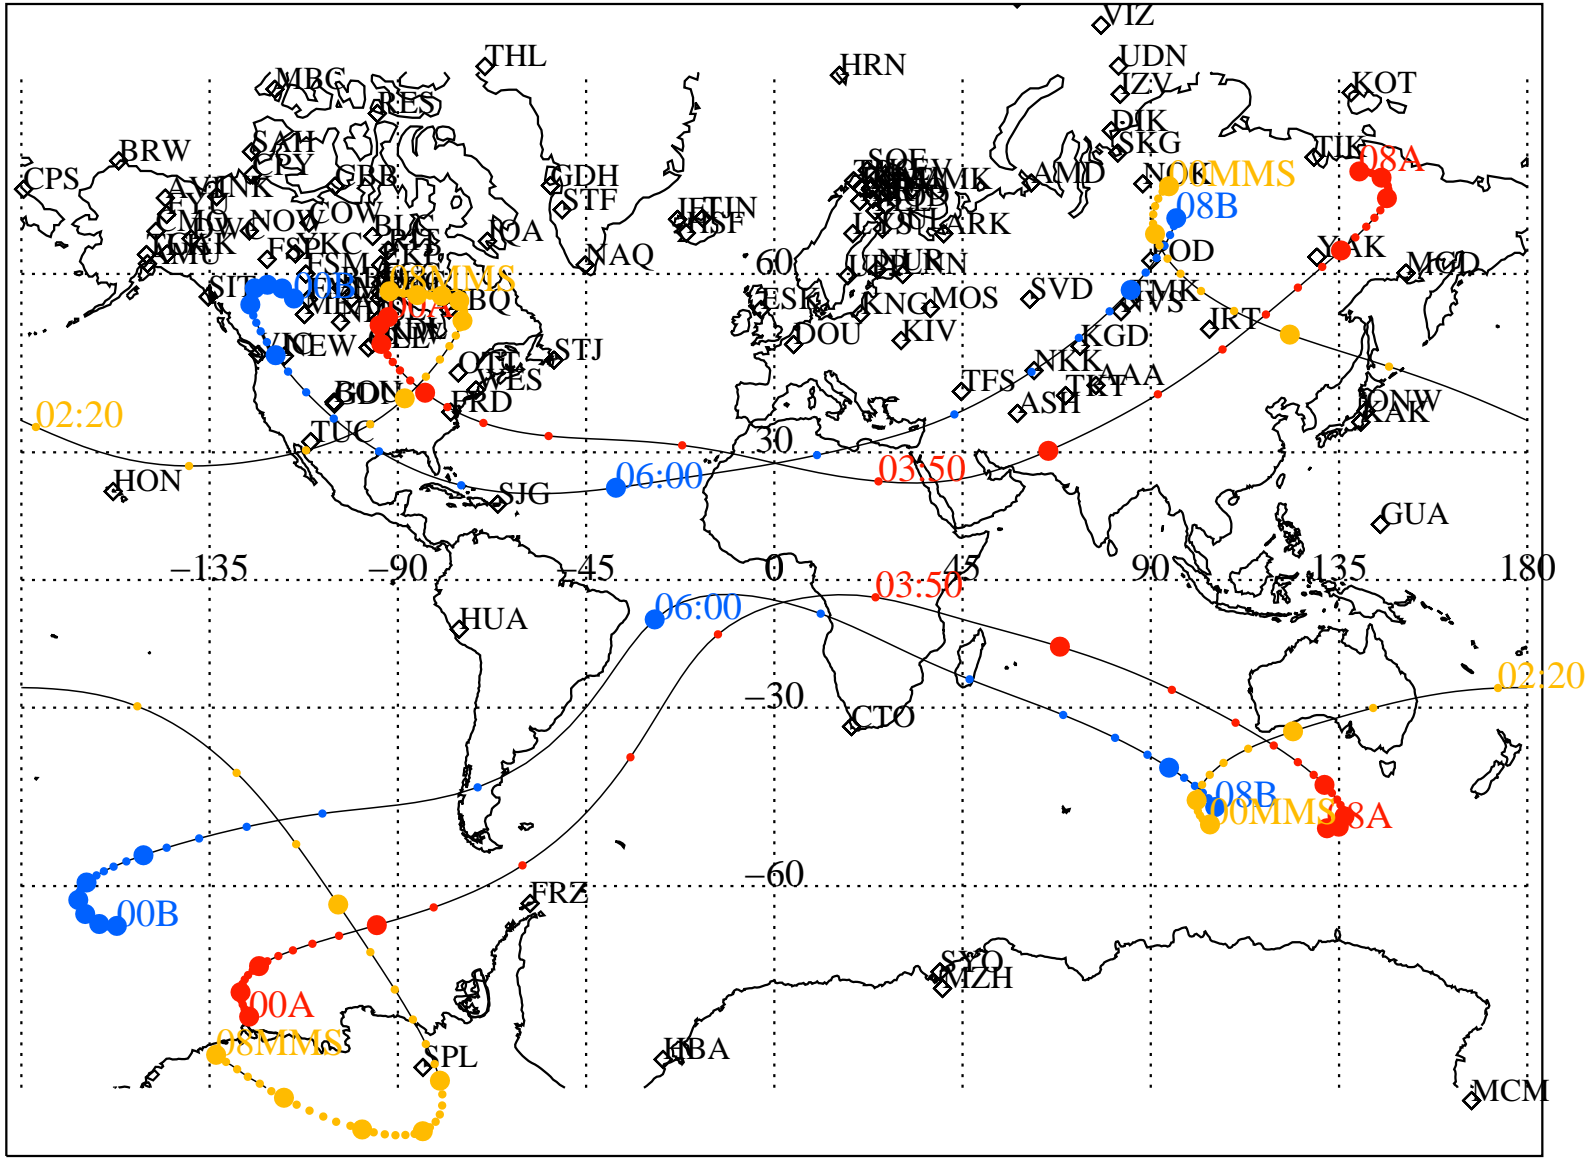

ALE  
**HELIO S/C ORBITS 2017 136 (05/16) 00:00 to 2017 136 (05/16) 08:00**

RBSPA-A, RBSPB-B, CNOFS-CN, MMS1-MMS,