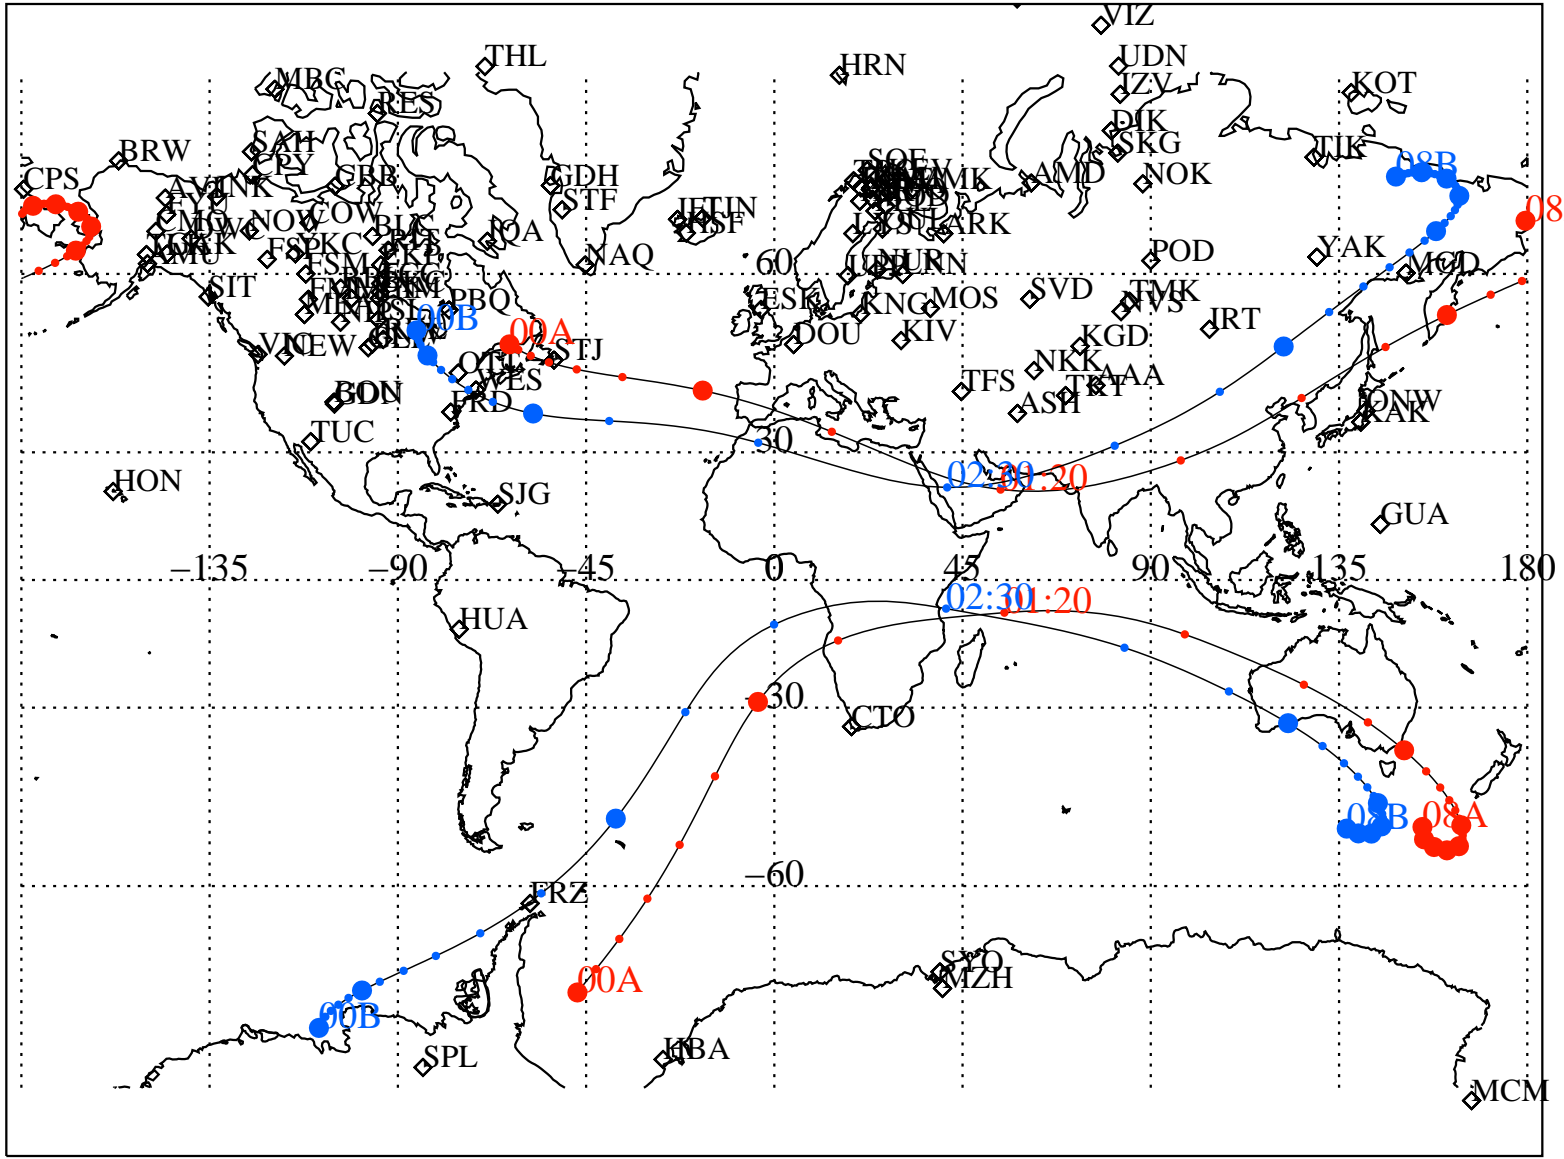

ALE  
**HELIO S/C ORBITS 2017 132 (05/12) 00:00 to 2017 132 (05/12) 08:00**

RBSPA-A, RBSPB-B, CNOFS-CN, MMS1-MMS,