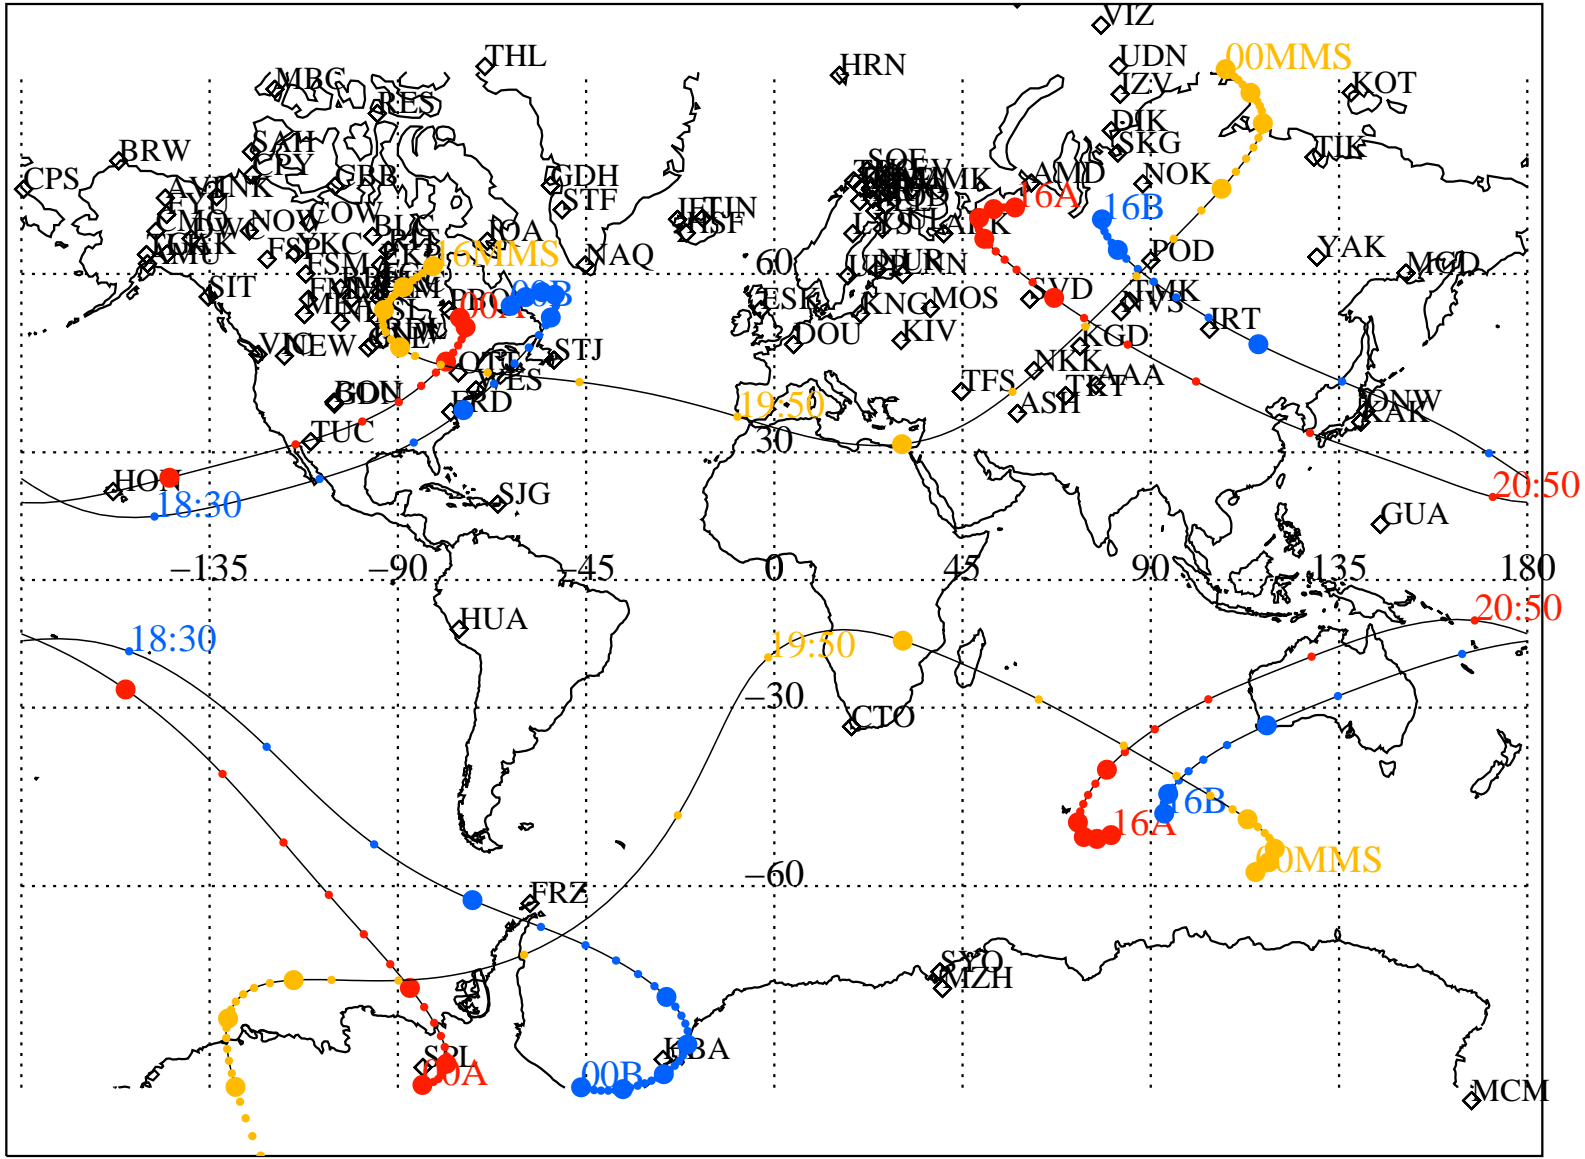

ALE  
**HELIO S/C ORBITS 2017 051 (02/20) 16:00 to 2017 052 (02/21) 00:00**

16MMS

RBSPA-A, RBSPB-B, CNOFS-CN, MMS1-MMS,